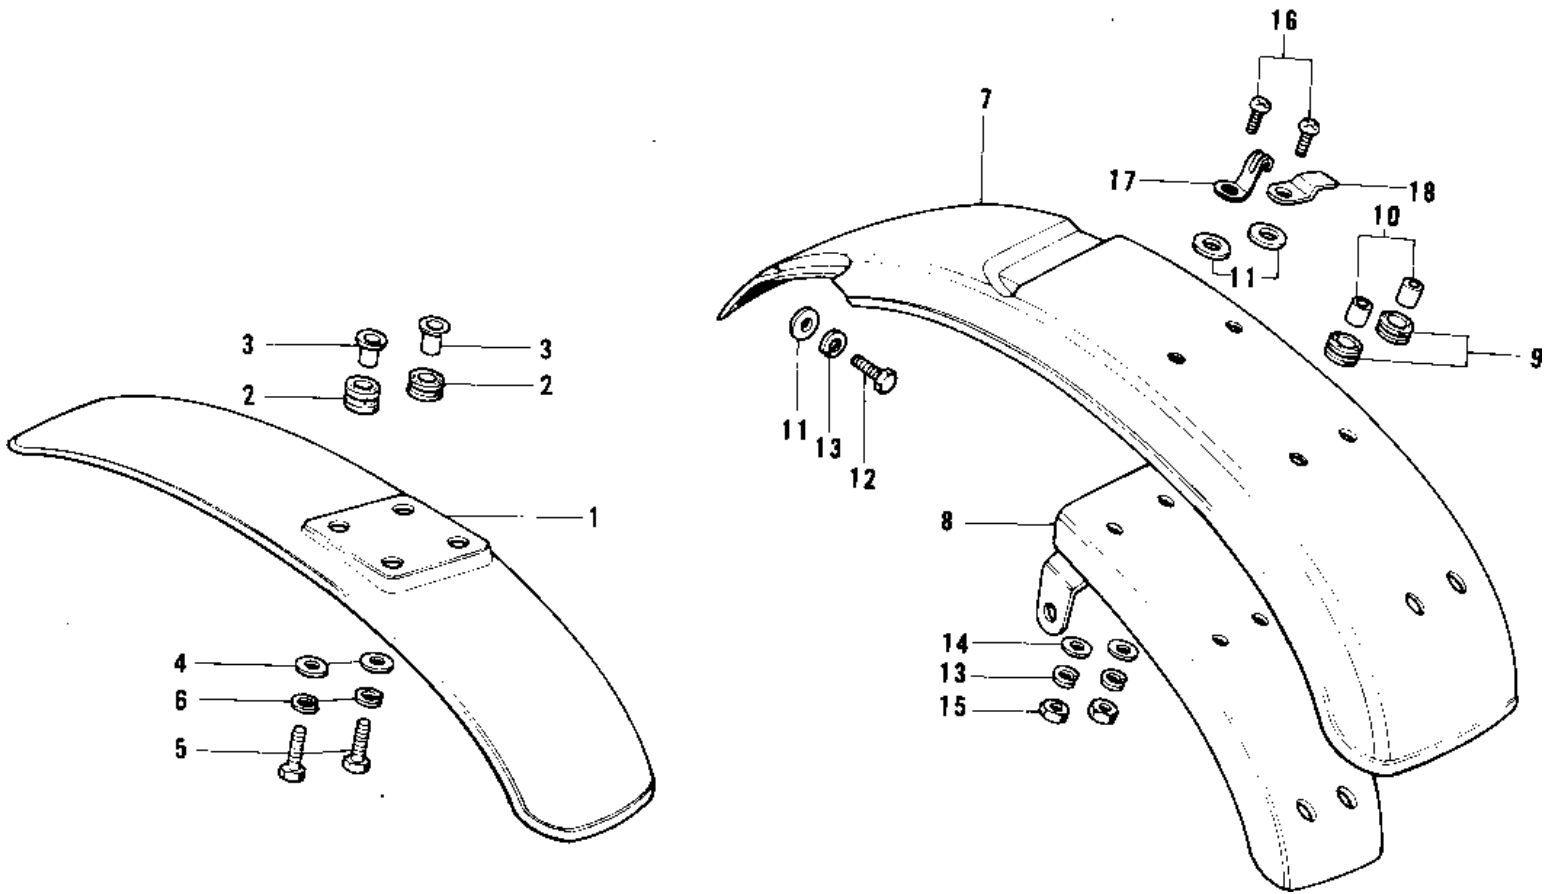

1974 MC1M PARTS DIAGRAM

FENDERS (73-75 MC1/MC1-A/MC1-B)

1974 MC1M PARTS LIST

FENDERS (73-75 MC1/MC1-A/MC1-B)

ITEM NAME	PART NUMBER	QUANTITY
FENDER-FR,BLACK (Ref # 1)	35004-080-10	
FENDER-FR,C.BLUE (Ref # 1)	35004-080-1N	
DAMPER RUBBER (Ref # 2)	92075-103	
COLLAR (Ref # 3)	92027-153	
WASHER 6.5X20X1.6T (Ref # 4)	92022-125	
BOLT-UPSET (Ref # 5)	112G0618	
BOLT-UPSET (Ref # 5)	112G0618	
WASHER SPRING 6MM (Ref # 6)	461F0600	
FENDER-RR (Ref # 7)	35022-094	
FENDER-RR,C.BLUE (Ref # 7)	35022-094-1N	
GUSSET,REAR FENDER (Ref # 8)	35034-019	
DAMPER RUBBER,RR FENR (Ref # 9)	92075-209	
COLLAR (Ref # 10)	92027-169	
WASHER 6.5X20X1.6T (Ref # 11)	92022-125	
BOLT-UPSET 6X14 (Ref # 12)	112B0614	
BOLT-UPSET 6X14 (Ref # 12)	112B0614	
WASHER SPRING 6MM (Ref # 13)	461F0600	
WASHER PLAIN 6MM (Ref # 14)	411B0600	
NUT 6MM (Ref # 15)	311B0600	
SCREW PAN HEAD 6X16 (Ref # 16)	220B0616	
CLIP WIRING HARNESS (Ref # 17)	35024-002	
CLAMP CABLE (Ref # 18)	92037-020	