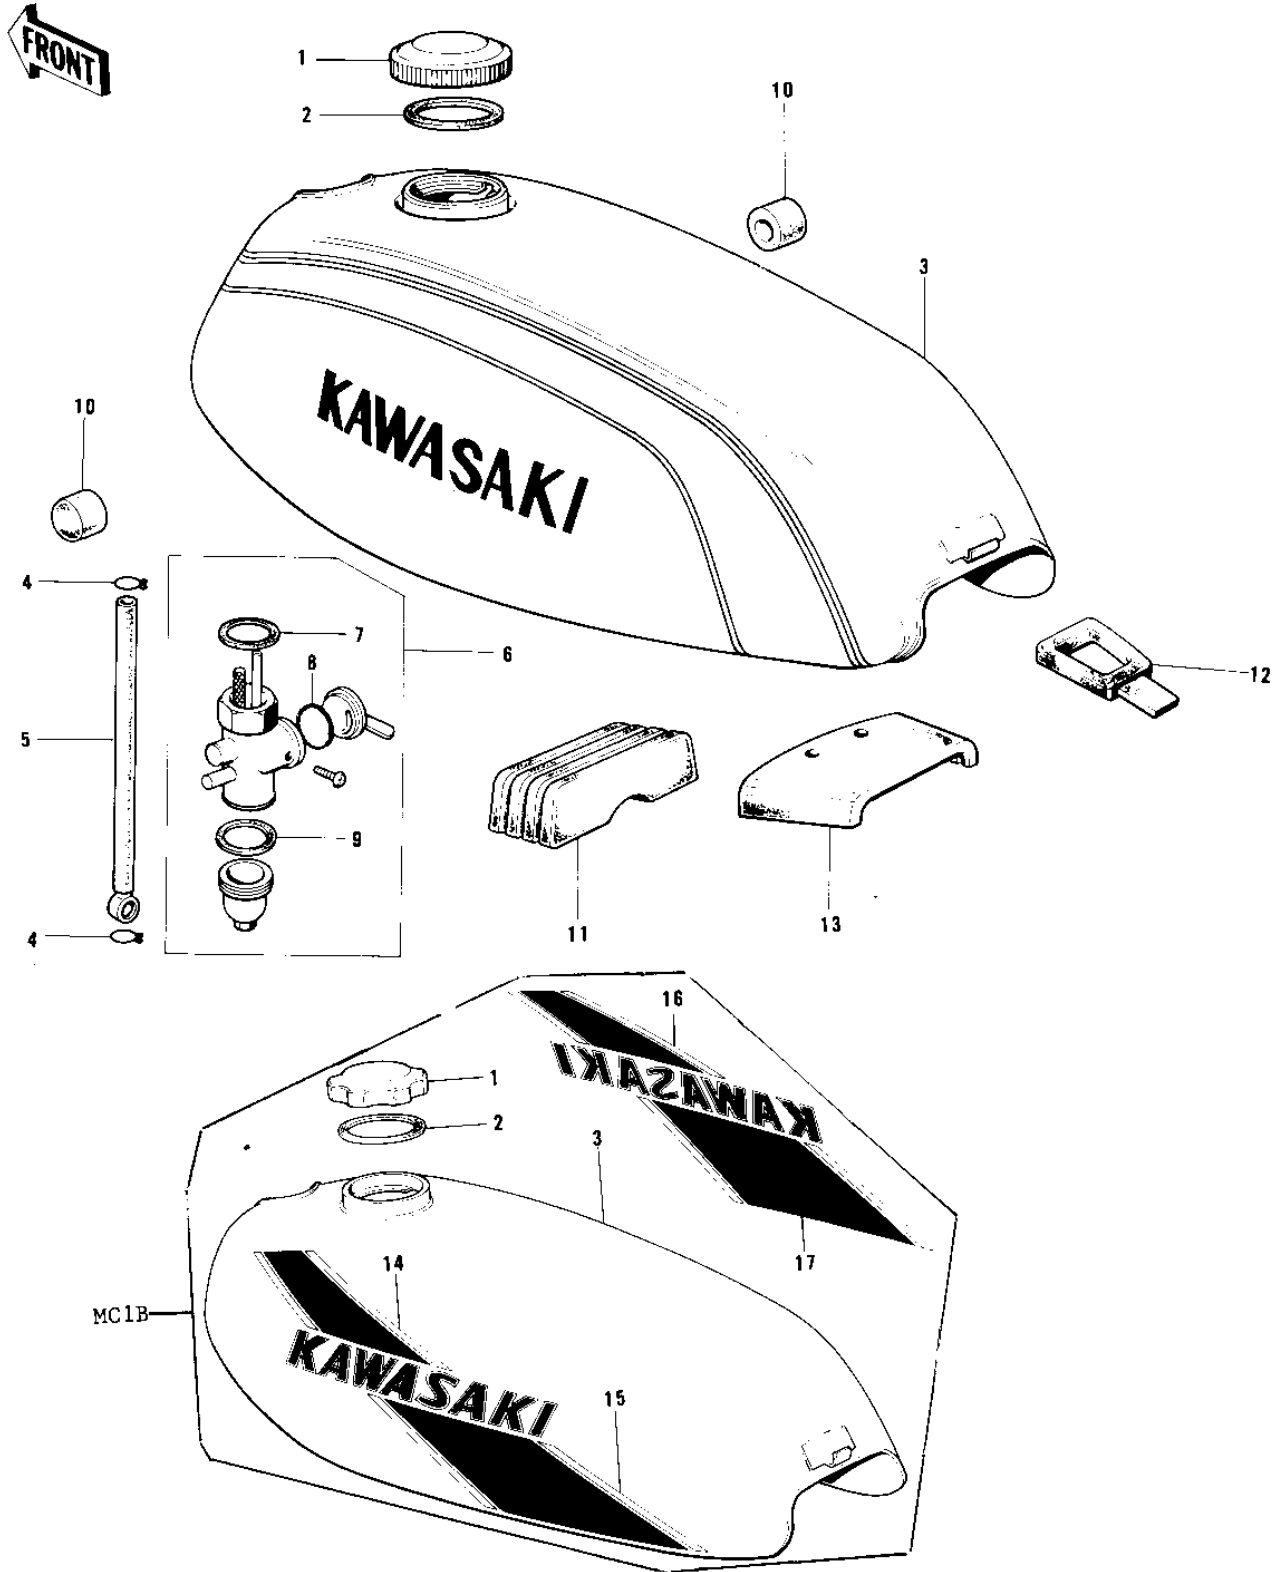

1975 MC1M-A PARTS DIAGRAM

FUEL TANK (73-75 MC1/MC1-A/MC1-B)

1975 MC1M-A PARTS LIST

FUEL TANK ('73-'75 MC1/MC1-A/MC1-B)

ITEM NAME	PART NUMBER	QUANTITY
CAP,FUEL TANK LOCKING (Ref # 1)	51048-006	
CAP,FUEL TANK (Ref # 1)	51048-1013	
CAP,FUEL TANK (Ref # 1)	51048-1013	
GASKET FUEL TANK CAP (Ref # 2)	51059-003	
GASKET,FUEL TANK CAP (Ref # 2)	51059-011	
TANK-FUEL,C.RED (Ref # 3)	51001-088-92	
TANK-FUEL,C.BLUE (Ref # 3)	51001-088-1N	
TANK-FUEL,C.O.BLUE (Ref # 3)	51001-088-2Z	
TANK-FUEL,C.RED (Ref # 3)	51001-088-3A	
CLAMP FUEL PIPE (Ref # 4)	92037-010	
PIPE-OIL (Ref # 5)	92059-072	
TAP-ASSY,FUEL (Ref # 6)	51023-1123	
GASKET,FUEL TAP JOINT (Ref # 7)	11009-1567	
'O' RING FUEL COCK (Ref # 8)	92065-062	
GASKET FUEL COCK CUP (Ref # 9)	51037-008	
DAMPER RUBBER (Ref # 10)	92075-044	
DAMPER RUBBER,FL TANK (Ref # 11)	92075-195	
BAND-FUEL TANK (Ref # 12)	92072-036	
DAMPER RUBBER,FL TANK (Ref # 13)	92075-230	
DECAL, FUEL TANK L.H. UPPER (Ref # 14)	56027-225-SP	
DECAL, FUEL TANK L.H. LOWER (Ref # 15)	56027-226-SP	
DECAL, FUEL TANK RH. UPPER (Ref # 16)	56027-227-SP	
DECAL, FUEL TANK RH. LOWER (Ref # 17)	56027-228-SP	