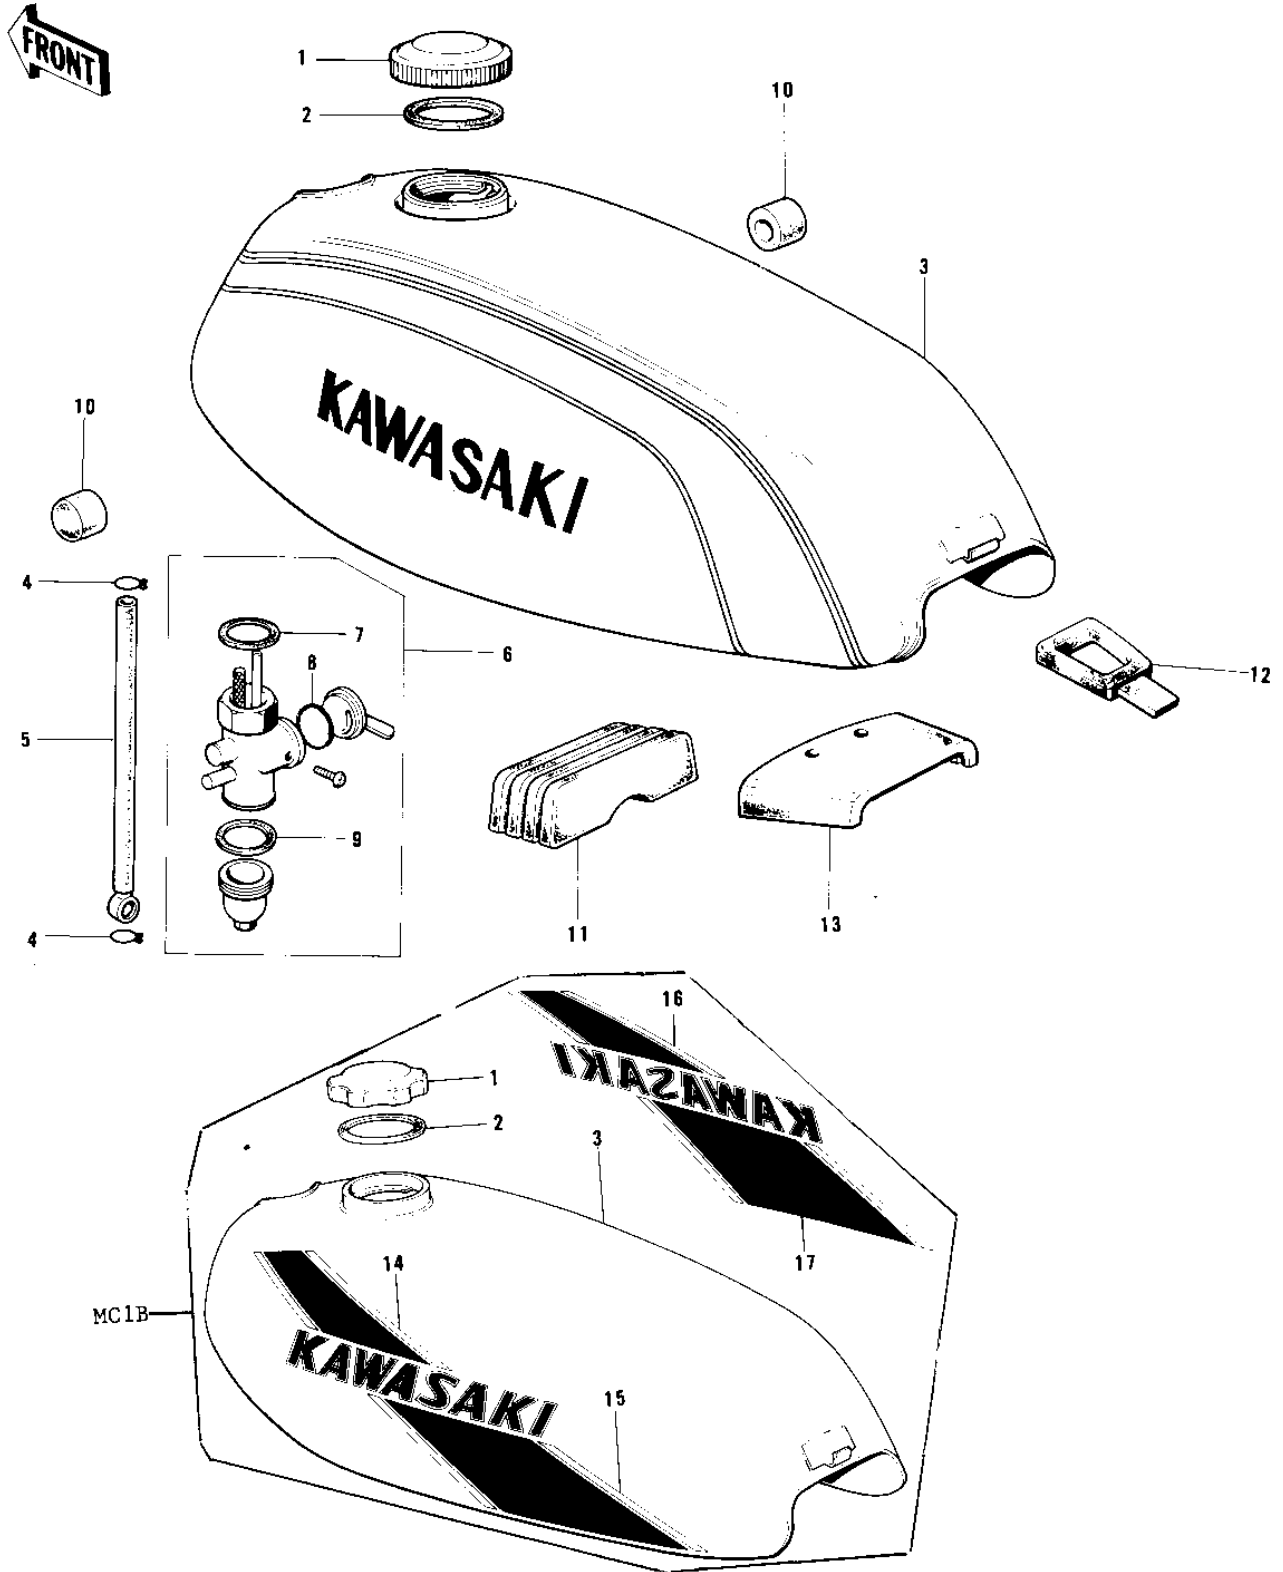

# 1974 MC1M PARTS DIAGRAM

FUEL TANK (73-75 MC1/MC1-A/MC1-B)

## 1974 MC1M PARTS LIST

### FUEL TANK ('73-'75 MC1/MC1-A/MC1-B)

ITEM NAME	PART NUMBER	QUANTITY
CAP,FUEL TANK LOCKING (Ref # 1)	51048-006	
CAP,FUEL TANK (Ref # 1)	51048-1013	
CAP,FUEL TANK (Ref # 1)	51048-1013	
GASKET FUEL TANK CAP (Ref # 2)	51059-003	
GASKET,FUEL TANK CAP (Ref # 2)	51059-011	
TANK-FUEL,C.RED (Ref # 3)	51001-088-92	
TANK-FUEL,C.BLUE (Ref # 3)	51001-088-1N	
TANK-FUEL,C.O.BLUE (Ref # 3)	51001-088-2Z	
TANK-FUEL,C.RED (Ref # 3)	51001-088-3A	
CLAMP FUEL PIPE (Ref # 4)	92037-010	
PIPE-OIL (Ref # 5)	92059-072	
TAP-ASSY,FUEL (Ref # 6)	51023-1123	
GASKET,FUEL TAP JOINT (Ref # 7)	11009-1567	
'O' RING FUEL COCK (Ref # 8)	92065-062	
GASKET FUEL COCK CUP (Ref # 9)	51037-008	
DAMPER RUBBER (Ref # 10)	92075-044	
DAMPER RUBBER,FL TANK (Ref # 11)	92075-195	
BAND-FUEL TANK (Ref # 12)	92072-036	
DAMPER RUBBER,FL TANK (Ref # 13)	92075-230	
DECAL, FUEL TANK L.H. UPPER (Ref # 14)	56027-225-SP	
DECAL, FUEL TANK L.H. LOWER (Ref # 15)	56027-226-SP	
DECAL, FUEL TANK RH. UPPER (Ref # 16)	56027-227-SP	
DECAL, FUEL TANK RH. LOWER (Ref # 17)	56027-228-SP	