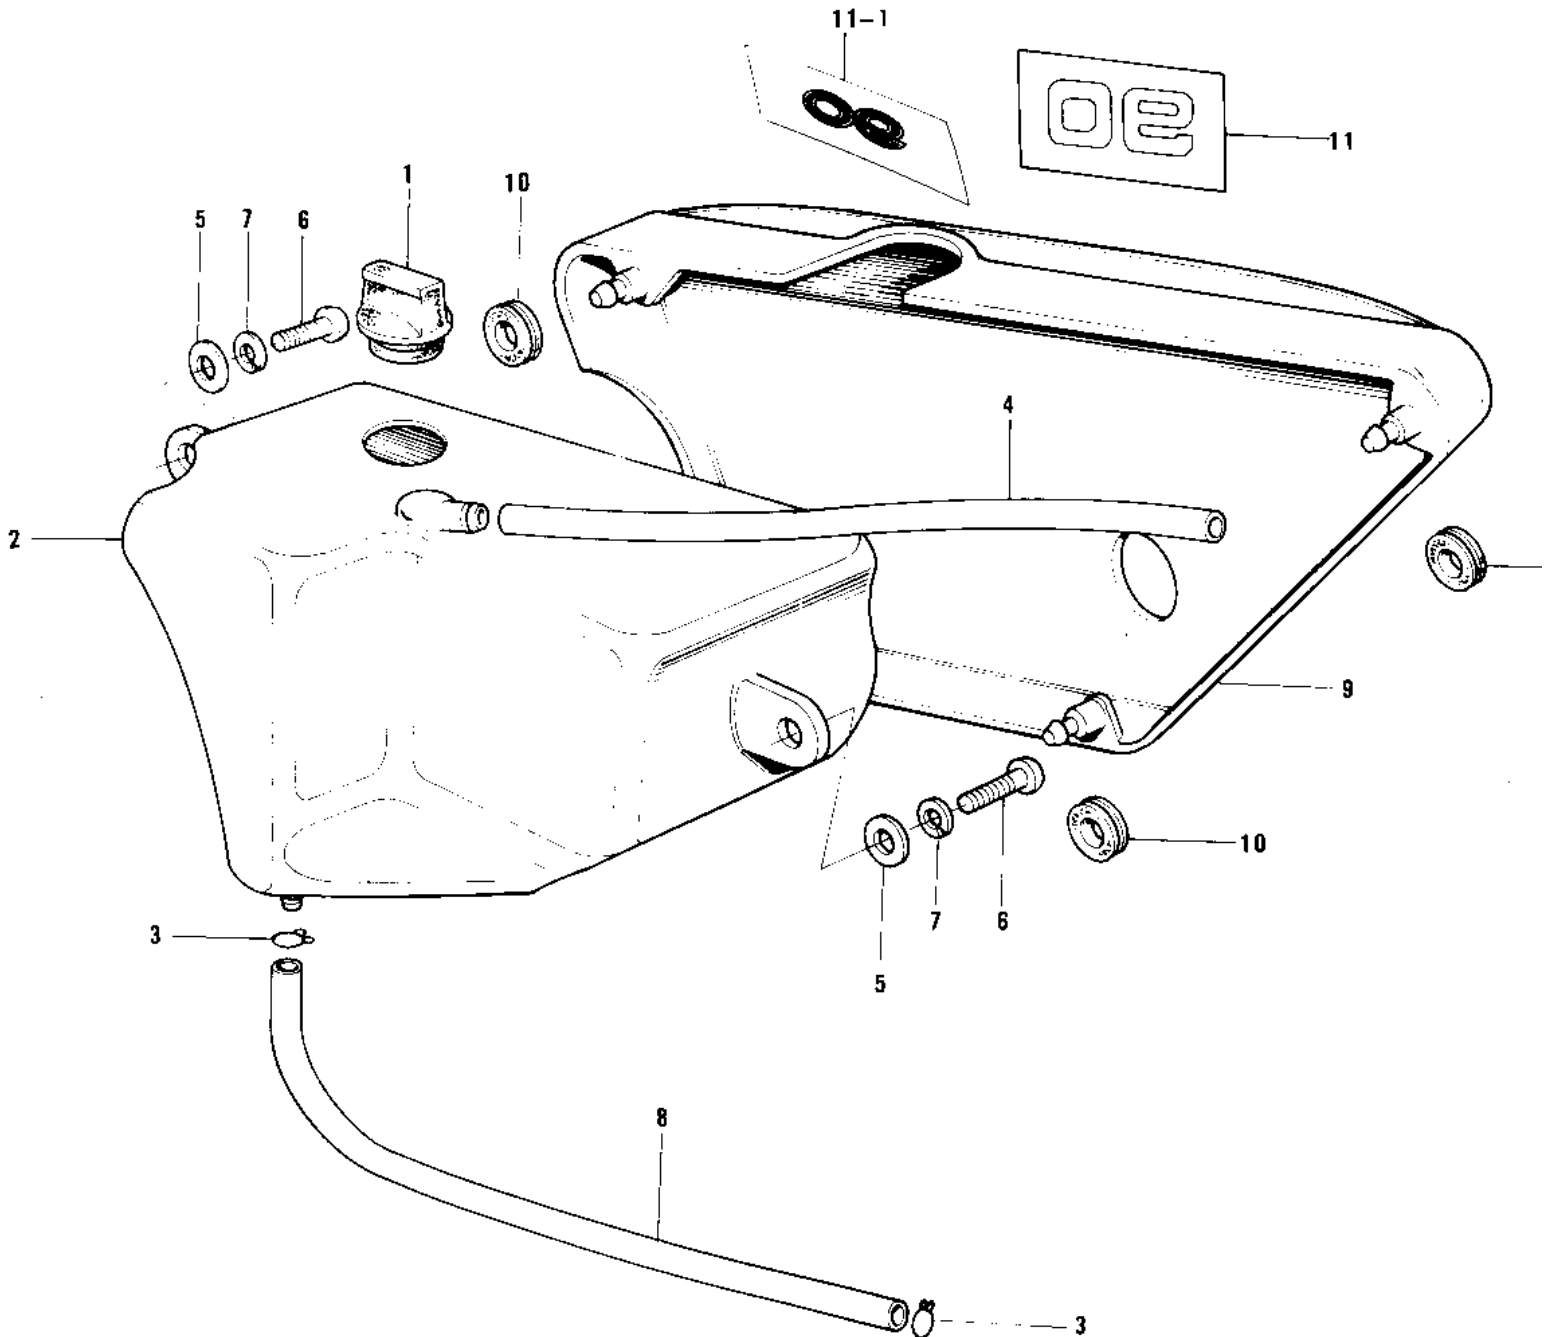

1975 MC1M-A PARTS DIAGRAM

SIDE COVER/OIL TANK ('73-'75 MC1/MC1-A/M)

1975 MC1M-A PARTS LIST

SIDE COVER/OIL TANK ('73-75 MC1/MC1-A/M)

ITEM NAME	PART NUMBER	QUANTITY
CAP,OIL (Ref # 1)	52003-022	
CAP,OIL TANK (Ref # 1)	52003-024	
TANK,OIL (Ref # 2)	52001-037	
TANK,OIL (Ref # 2)	52001-1005	
CLAMP FUEL PIPE (Ref # 3)	92037-010	
TUBE-VINYL 5X470 (Ref # 4)	700Q05470	
WASHER 6.5X20X1.6T (Ref # 5)	92022-125	
SCREW PAN HEAD 6X16 (Ref # 6)	220B0616	
WASHER SPRING 6MM (Ref # 7)	461F0600	
TUBE,4.5X9X380 (Ref # 8)	92059-1691	
(Ref # 9)	36007-035	
COVER, SIDE,BLACK (Ref # 9)	36001-1042-6Z	
GROMMET (Ref # 10)	92071-056	
EMBLEM,SIDE COTER (Ref # 11)	56018-157	
EMBLEM,SIDE COVER (Ref # 11-1)	56018-181	