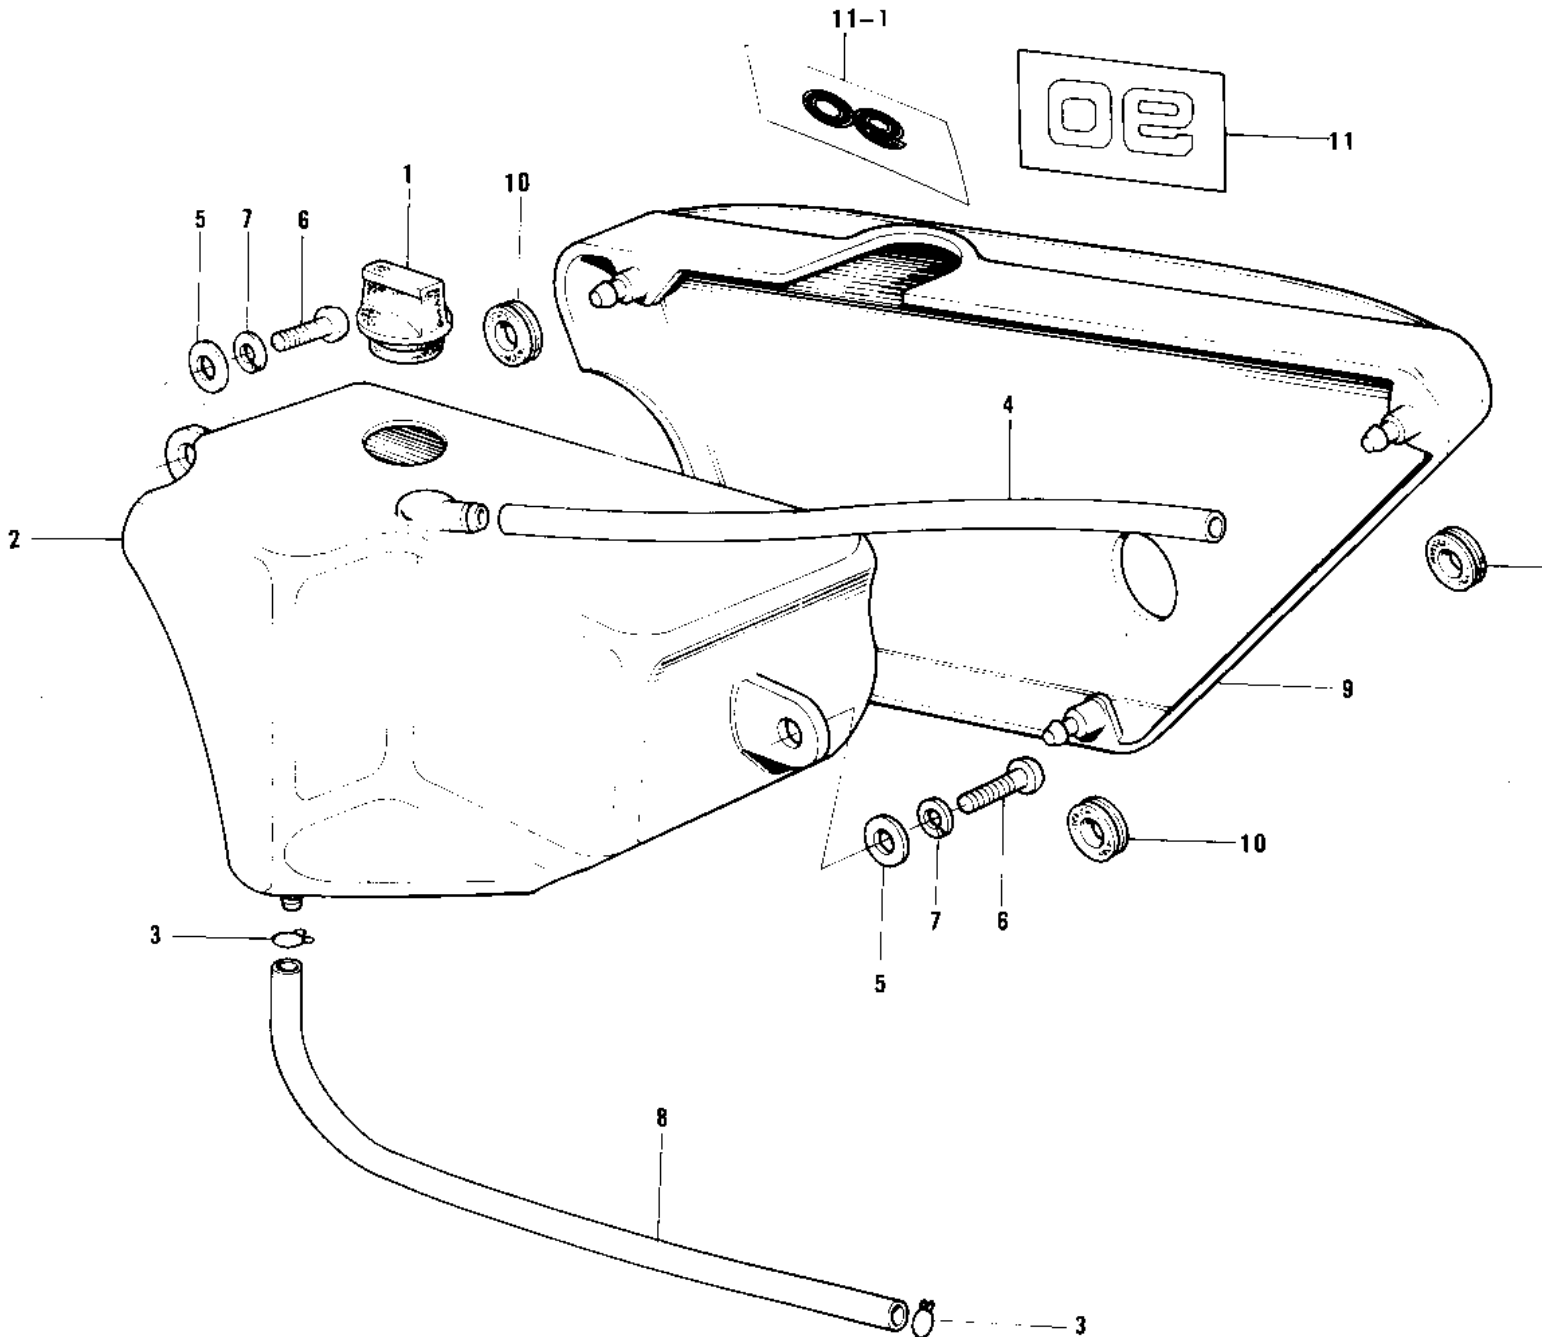

1974 MC1M PARTS DIAGRAM

SIDE COVER/OIL TANK ('73-'75 MC1/MC1-A/M)

1974 MC1M PARTS LIST

SIDE COVER/OIL TANK ('73-'75 MC1/MC1-A/M)

ITEM NAME	PART NUMBER	QUANTITY
CAP,OIL (Ref # 1)	52003-022	
CAP,OIL TANK (Ref # 1)	52003-024	
TANK,OIL (Ref # 2)	52001-037	
TANK,OIL (Ref # 2)	52001-1005	
CLAMP FUEL PIPE (Ref # 3)	92037-010	
TUBE-VINYL 5X470 (Ref # 4)	700Q05470	
WASHER 6.5X20X1.6T (Ref # 5)	92022-125	
SCREW PAN HEAD 6X16 (Ref # 6)	220B0616	
WASHER SPRING 6MM (Ref # 7)	461F0600	
TUBE,4.5X9X380 (Ref # 8)	92059-1691	
(Ref # 9)	36007-035	
COVER, SIDE,BLACK (Ref # 9)	36001-1042-6Z	
GROMMET (Ref # 10)	92071-056	
EMBLEM,SIDE COTER (Ref # 11)	56018-157	
EMBLEM,SIDE COVER (Ref # 11-1)	56018-181	