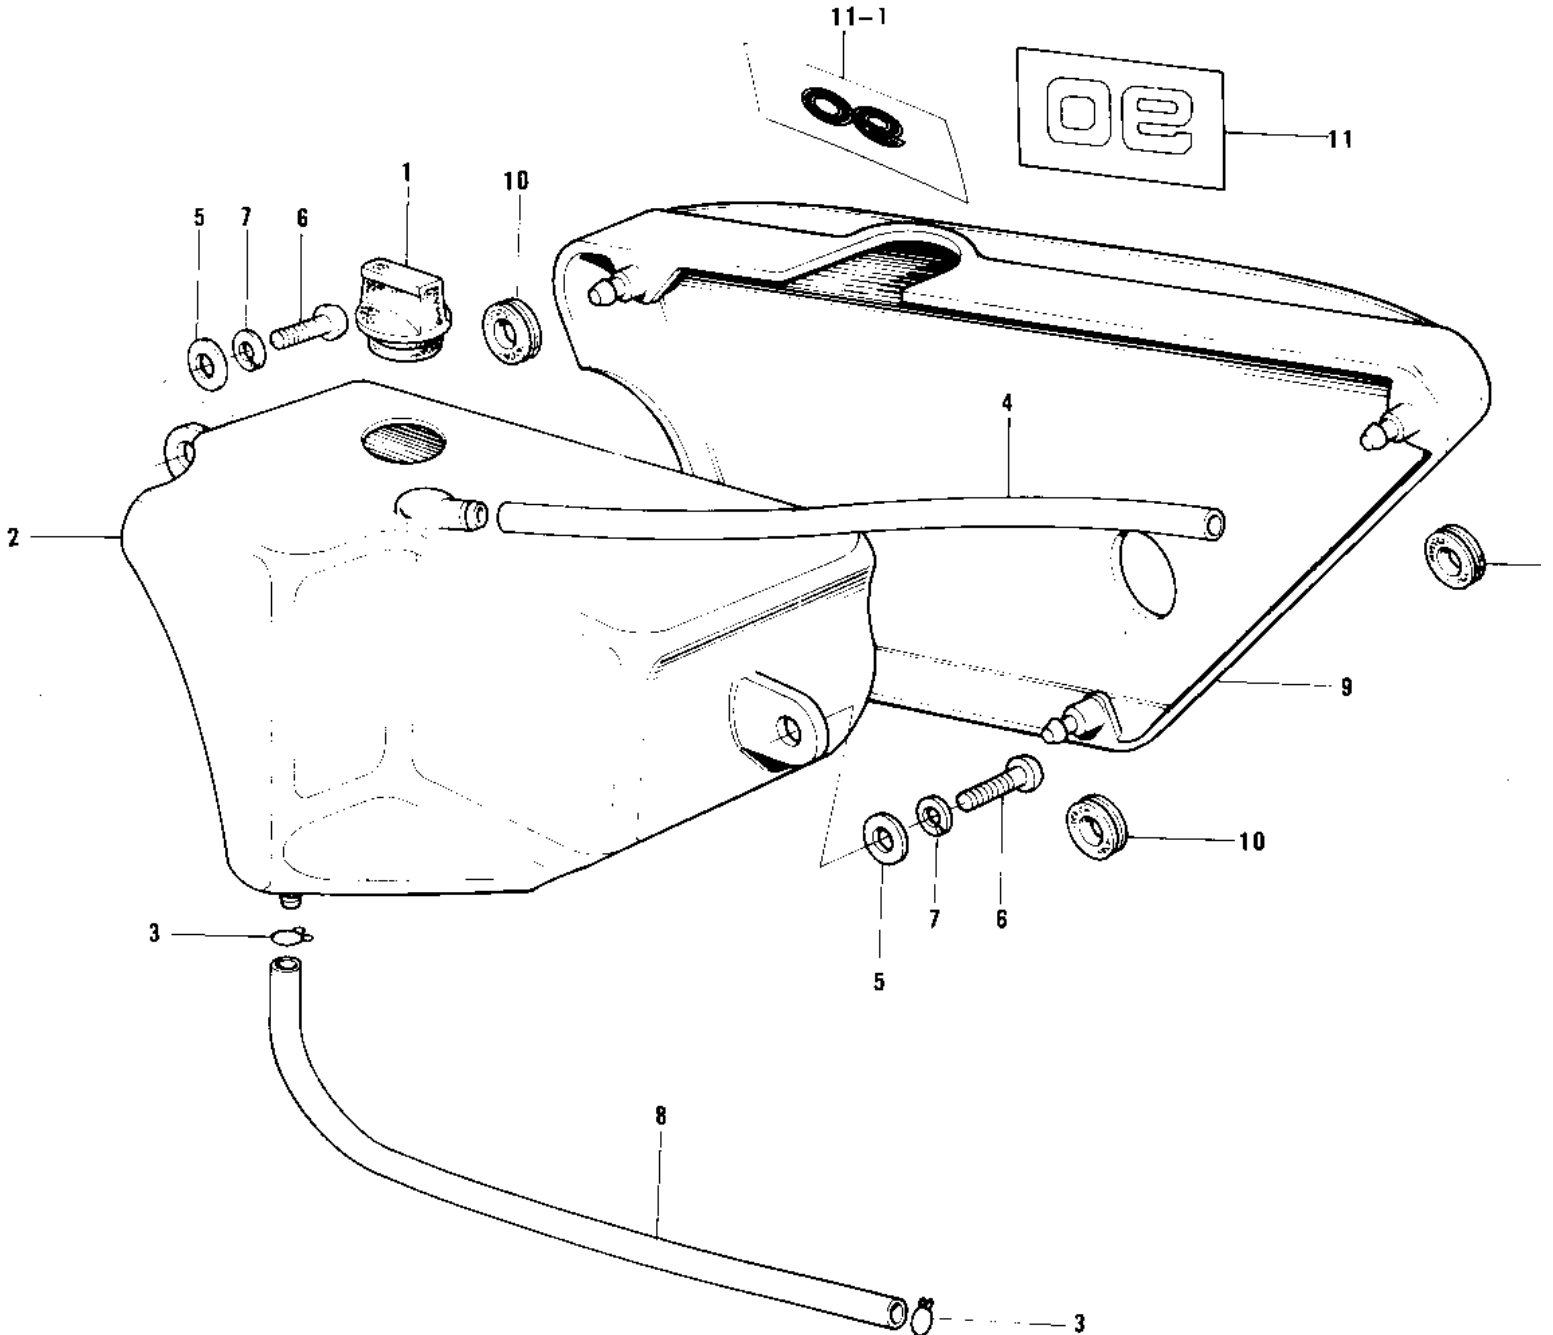

# 1974 MC1M PARTS DIAGRAM

SIDE COVER/OIL TANK ('73-'75 MC1/MC1-A/M)

## 1974 MC1M PARTS LIST

SIDE COVER/OIL TANK ('73-'75 MC1/MC1-A/M)

ITEM NAME	PART NUMBER	QUANTITY
CAP,OIL (Ref # 1)	52003-022	
CAP,OIL TANK (Ref # 1)	52003-024	
TANK,OIL (Ref # 2)	52001-037	
TANK,OIL (Ref # 2)	52001-1005	
CLAMP FUEL PIPE (Ref # 3)	92037-010	
TUBE-VINYL 5X470 (Ref # 4)	700Q05470	
WASHER 6.5X20X1.6T (Ref # 5)	92022-125	
SCREW PAN HEAD 6X16 (Ref # 6)	220B0616	
WASHER SPRING 6MM (Ref # 7)	461F0600	
TUBE,4.5X9X380 (Ref # 8)	92059-1691	
(Ref # 9)	36007-035	
COVER, SIDE,BLACK (Ref # 9)	36001-1042-6Z	
GROMMET (Ref # 10)	92071-056	
EMBLEM,SIDE COTER (Ref # 11)	56018-157	
EMBLEM,SIDE COVER (Ref # 11-1)	56018-181	