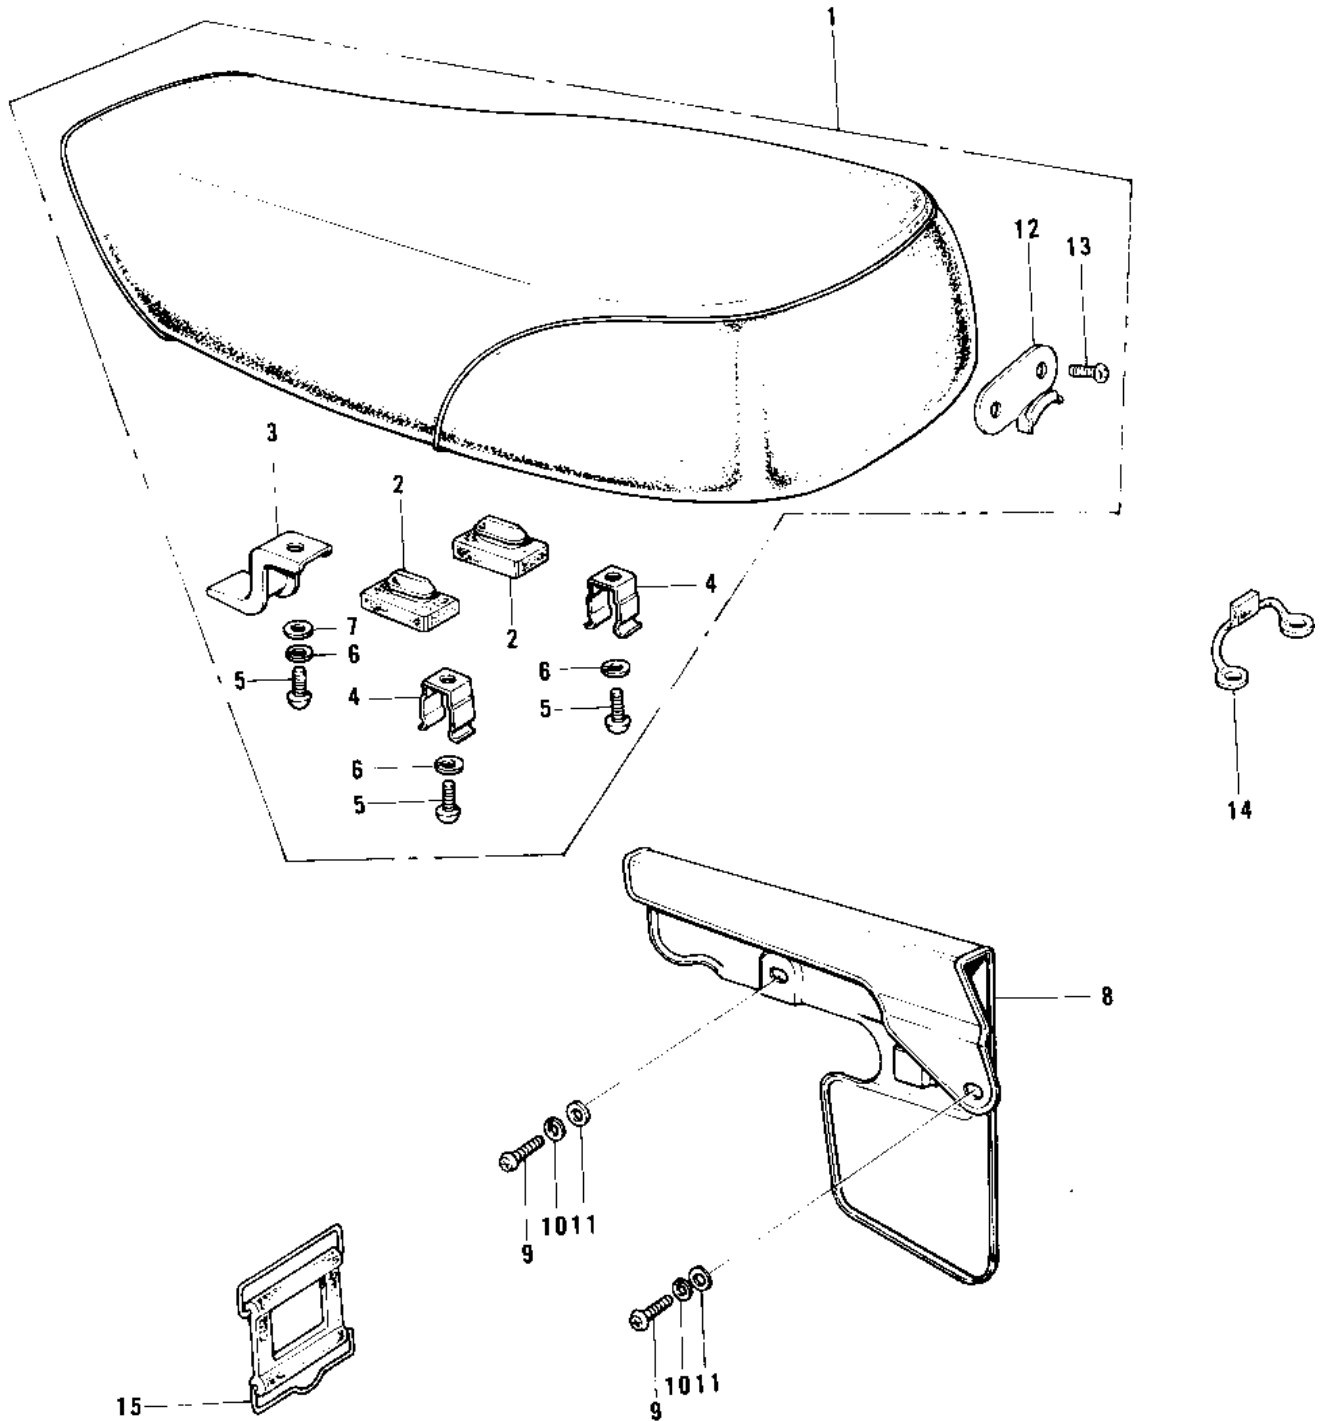

# 1973 Midi-Bike PARTS DIAGRAM

SEAT/CHAIN COVER (MC1)

## SEAT/CHAIN COVER (MC1)

ITEM NAME	PART NUMBER	QUANTITY
SEAT-ASSY (Ref # 1)	53001-096	1
BRACKET,SEAT (Ref # 3)	53032-004	1
SPRING,SEAT HOOK (Ref # 4)	53012-009	2
SCREW PAN HEAD 6X12 (Ref # 5)	220B0612	3
WASHER SPRING 6MM (Ref # 6)	461F0600	3
WASHER PLAIN 6MM (Ref # 7)	410B0600	2
CASE-CHAIN (Ref # 8)	36014-1024	1
SCREW PAN HEAD 6X12 (Ref # 9)	220B0612	2
WASHER SPRING 6MM (Ref # 10)	461F0600	2
WASHER PLAIN 6MM (Ref # 11)	411B0600	2
PLATE,SEAT (Ref # 12)	53015-004	1
SCREW PAN HEAD 6X14 (Ref # 13)	220E0614	2
BAND,FUEL TANK (Ref # 14)	92072-049	1
BAND,TOOL (Ref # 15)	92072-066	1