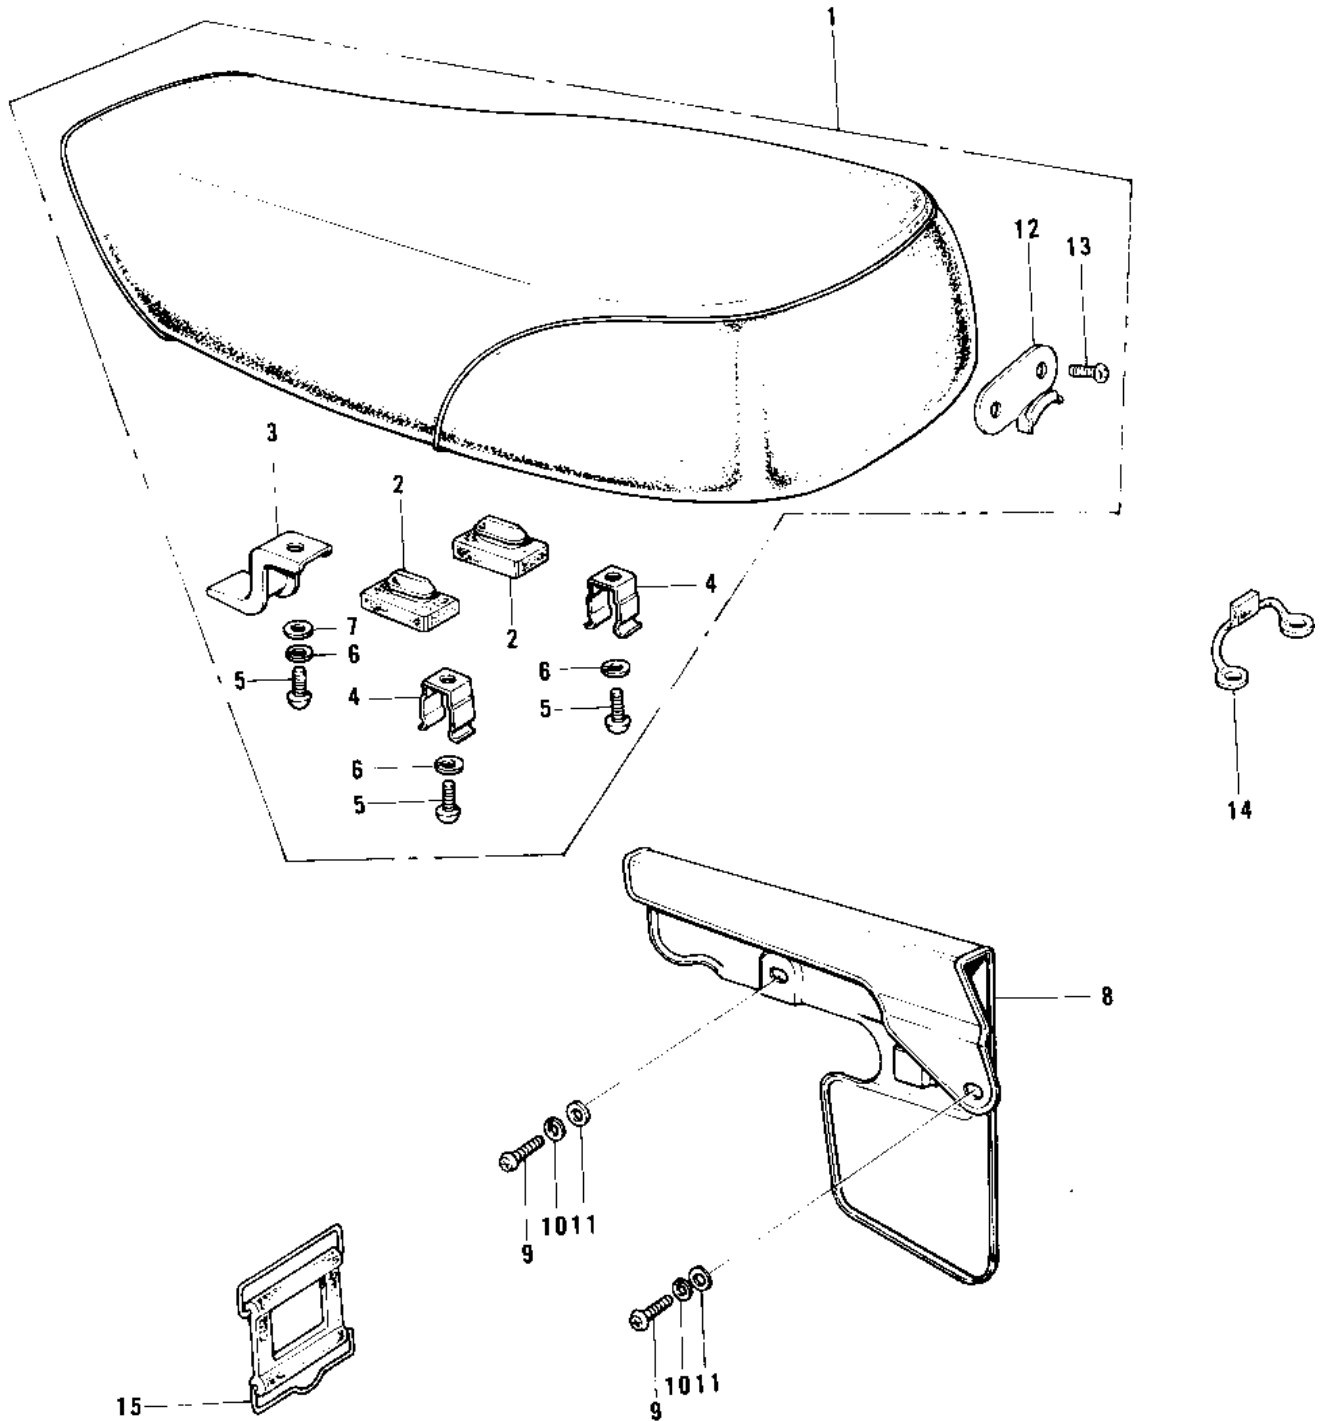

1974 MC1-A PARTS DIAGRAM

SEAT/CHAIN COVER (MC1)

1974 MC1-A PARTS LIST

SEAT/CHAIN COVER (MC1)

ITEM NAME	PART NUMBER	QUANTITY
SEAT-ASSY (Ref # 1)	53001-096	
BRACKET,SEAT (Ref # 3)	53032-004	
SPRING,SEAT HOOK (Ref # 4)	53012-009	
SCREW PAN HEAD 6X12 (Ref # 5)	220B0612	
WASHER SPRING 6MM (Ref # 6)	461F0600	
WASHER PLAIN 6MM (Ref # 7)	410B0600	
CASE-CHAIN (Ref # 8)	36014-1024	
SCREW PAN HEAD 6X12 (Ref # 9)	220B0612	
WASHER SPRING 6MM (Ref # 10)	461F0600	
WASHER PLAIN 6MM (Ref # 11)	411B0600	
PLATE,SEAT (Ref # 12)	53015-004	
SCREW PAN HEAD 6X14 (Ref # 13)	220E0614	
BAND,FUEL TANK (Ref # 14)	92072-049	
BAND,TOOL (Ref # 15)	92072-066	