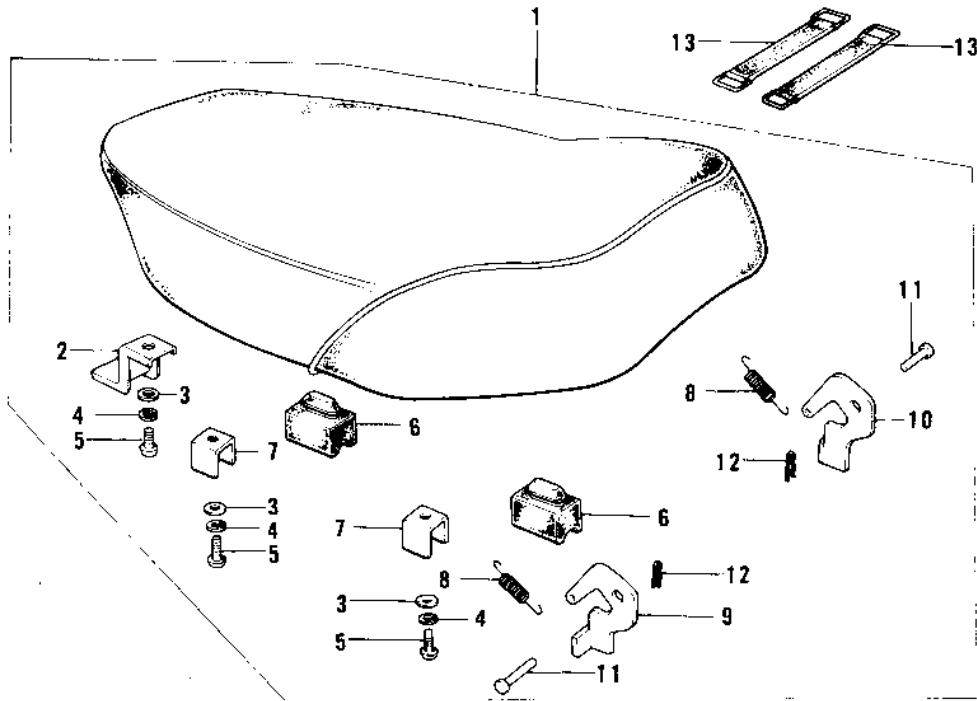

1973 Midi-Bike PARTS DIAGRAM

SEAT/CHAIN COVER (MC1-A/B)

1973 Midi-Bike PARTS LIST

SEAT/CHAIN COVER (MC1-A/B)

ITEM NAME	PART NUMBER	QUANTITY
SEAT-ASSY (Ref # 1)	53001-1018	1
BRACKET,SEAT (Ref # 2)	53032-004	1
WASHER PLAIN 6MM (Ref # 3)	410B0600	3
WASHER SPRING 6MM (Ref # 4)	461F0600	3
SCREW PAN HEAD 6X12 (Ref # 5)	220B0612	3
DAMPER RUBBER (Ref # 6)	92075-099	6
SPRING,SEAT HOOK (Ref # 7)	53012-012	2
SPRING,HOOK (Ref # 8)	53012-013	2
HOOK,L.H SEAT (Ref # 9)	53008-031	1
HOOK,R.H SEAT (Ref # 10)	53008-032	1
PIN DUAL SEAT PIVOT (Ref # 11)	53011-001	2
COTTER PIN (Ref # 12)	92041-003	2
BAND,TOOL (Ref # 13)	92072-066	2
CASE-CHAIN (Ref # 14)	36014-1024	1
WASHER PLAIN 6MM (Ref # 15)	411B0600	2
WASHER SPRING 6MM (Ref # 16)	461F0600	2
SCREW PAN HEAD 6X12 (Ref # 17)	220B0612	2