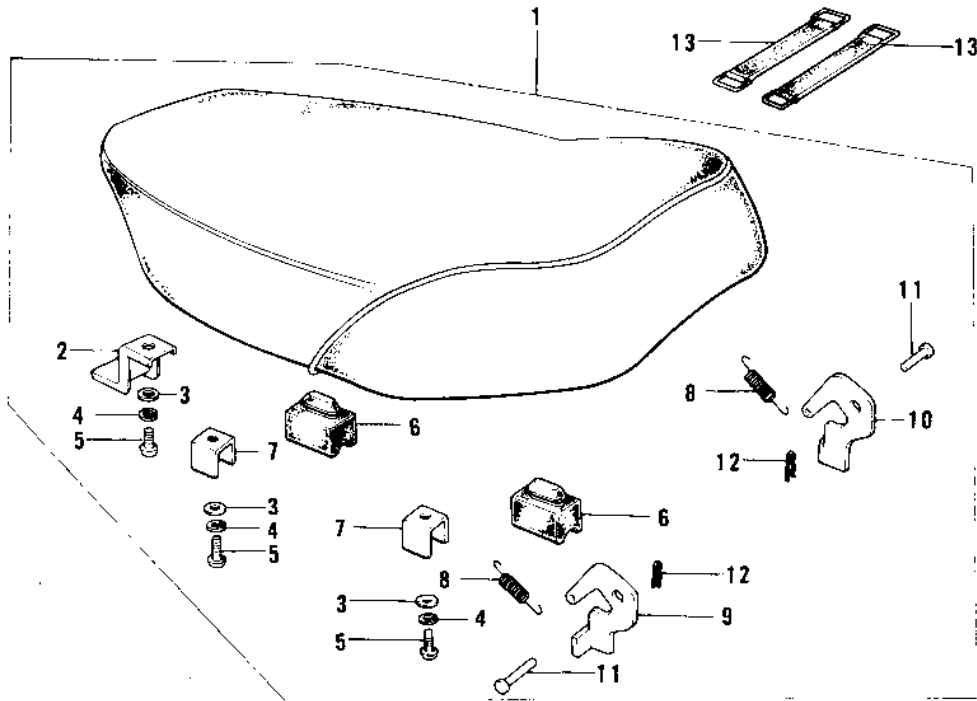

1975 MC1M-A PARTS DIAGRAM

SEAT/CHAIN COVER (MC1-A/B)

1975 MC1M-A PARTS LIST

SEAT/CHAIN COVER (MC1-A/B)

ITEM NAME	PART NUMBER	QUANTITY
SEAT-ASSY (Ref # 1)	53001-1018	
BRACKET,SEAT (Ref # 2)	53032-004	
WASHER PLAIN 6MM (Ref # 3)	410B0600	
WASHER SPRING 6MM (Ref # 4)	461F0600	
SCREW PAN HEAD 6X12 (Ref # 5)	220B0612	
DAMPER RUBBER (Ref # 6)	92075-099	
SPRING,SEAT HOOK (Ref # 7)	53012-012	
SPRING,HOOK (Ref # 8)	53012-013	
HOOK,L.H SEAT (Ref # 9)	53008-031	
HOOK,R.H SEAT (Ref # 10)	53008-032	
PIN DUAL SEAT PIVOT (Ref # 11)	53011-001	
COTTER PIN (Ref # 12)	92041-003	
BAND,TOOL (Ref # 13)	92072-066	
CASE-CHAIN (Ref # 14)	36014-1024	
WASHER PLAIN 6MM (Ref # 15)	411B0600	
WASHER SPRING 6MM (Ref # 16)	461F0600	
SCREW PAN HEAD 6X12 (Ref # 17)	220B0612	