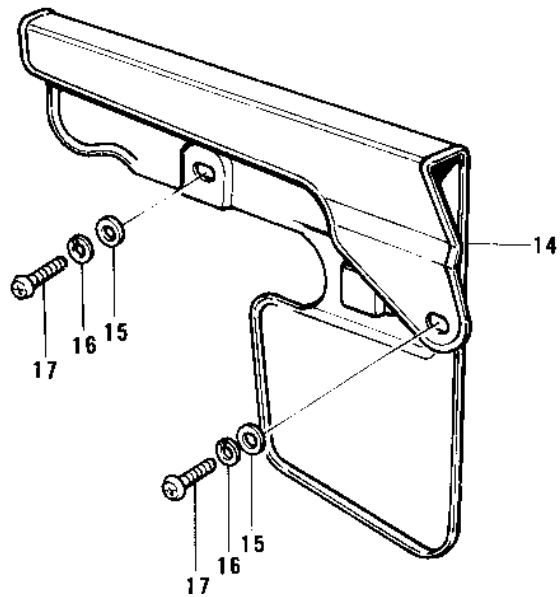

1975 MC1M-A PARTS DIAGRAM

SEAT/CHAIN COVER (MC1-A/B)

1975 MC1M-A PARTS LIST

SEAT/CHAIN COVER (MC1-A/B)

ITEM NAME	PART NUMBER	QUANTITY
SEAT-ASSY (Ref # 1)	53001-1018	
BRACKET,SEAT (Ref # 2)	53032-004	
WASHER PLAIN 6MM (Ref # 3)	410B0600	
WASHER SPRING 6MM (Ref # 4)	461F0600	
SCREW PAN HEAD 6X12 (Ref # 5)	220B0612	
DAMPER RUBBER (Ref # 6)	92075-099	
SPRING,SEAT HOOK (Ref # 7)	53012-012	
SPRING,HOOK (Ref # 8)	53012-013	
HOOK,L.H SEAT (Ref # 9)	53008-031	
HOOK,R.H SEAT (Ref # 10)	53008-032	
PIN DUAL SEAT PIVOT (Ref # 11)	53011-001	
COTTER PIN (Ref # 12)	92041-003	
BAND,TOOL (Ref # 13)	92072-066	
CASE-CHAIN (Ref # 14)	36014-1024	
WASHER PLAIN 6MM (Ref # 15)	411B0600	
WASHER SPRING 6MM (Ref # 16)	461F0600	
SCREW PAN HEAD 6X12 (Ref # 17)	220B0612	