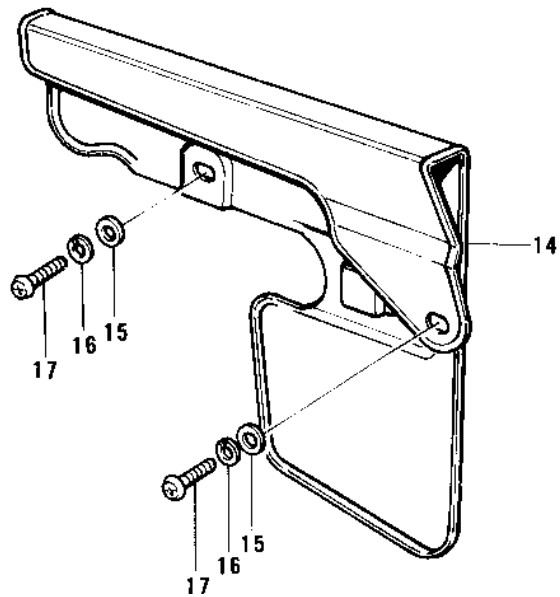

1974 MC1M PARTS DIAGRAM

SEAT/CHAIN COVER (MC1-A/B)

1974 MC1M PARTS LIST

SEAT/CHAIN COVER (MC1-A/B)

ITEM NAME	PART NUMBER	QUANTITY
SEAT-ASSY (Ref # 1)	53001-1018	
BRACKET,SEAT (Ref # 2)	53032-004	
WASHER PLAIN 6MM (Ref # 3)	410B0600	
WASHER SPRING 6MM (Ref # 4)	461F0600	
SCREW PAN HEAD 6X12 (Ref # 5)	220B0612	
DAMPER RUBBER (Ref # 6)	92075-099	
SPRING,SEAT HOOK (Ref # 7)	53012-012	
SPRING,HOOK (Ref # 8)	53012-013	
HOOK,L.H SEAT (Ref # 9)	53008-031	
HOOK,R.H SEAT (Ref # 10)	53008-032	
PIN DUAL SEAT PIVOT (Ref # 11)	53011-001	
COTTER PIN (Ref # 12)	92041-003	
BAND,TOOL (Ref # 13)	92072-066	
CASE-CHAIN (Ref # 14)	36014-1024	
WASHER PLAIN 6MM (Ref # 15)	411B0600	
WASHER SPRING 6MM (Ref # 16)	461F0600	
SCREW PAN HEAD 6X12 (Ref # 17)	220B0612	