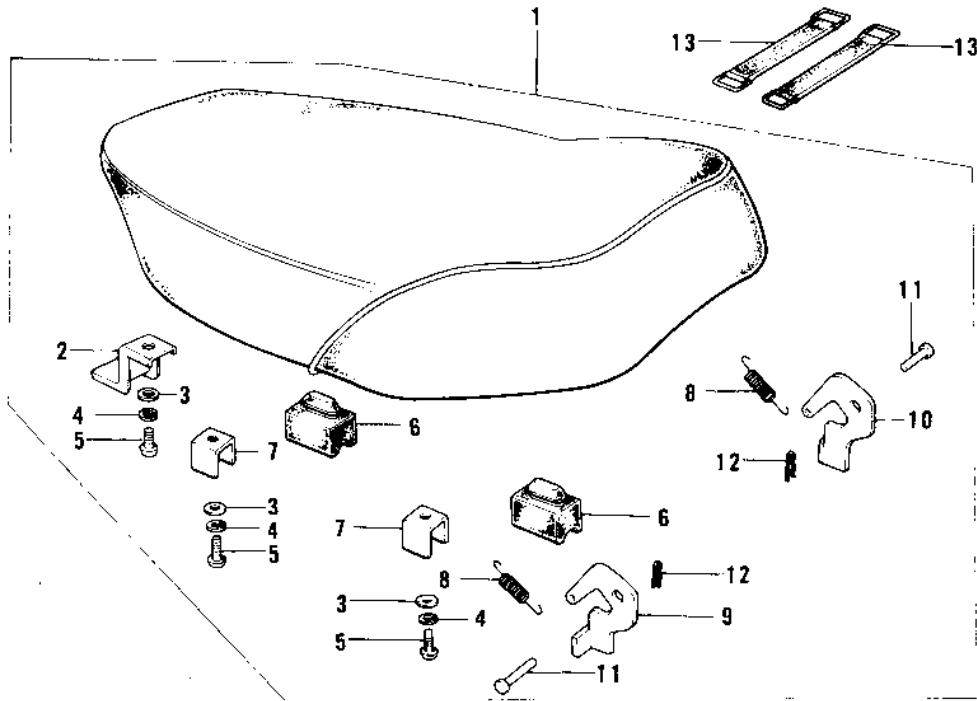

1974 MC1M PARTS DIAGRAM

SEAT/CHAIN COVER (MC1-A/B)

1974 MC1M PARTS LIST

SEAT/CHAIN COVER (MC1-A/B)

ITEM NAME	PART NUMBER	QUANTITY
SEAT-ASSY (Ref # 1)	53001-1018	
BRACKET,SEAT (Ref # 2)	53032-004	
WASHER PLAIN 6MM (Ref # 3)	410B0600	
WASHER SPRING 6MM (Ref # 4)	461F0600	
SCREW PAN HEAD 6X12 (Ref # 5)	220B0612	
DAMPER RUBBER (Ref # 6)	92075-099	
SPRING,SEAT HOOK (Ref # 7)	53012-012	
SPRING,HOOK (Ref # 8)	53012-013	
HOOK,L.H SEAT (Ref # 9)	53008-031	
HOOK,R.H SEAT (Ref # 10)	53008-032	
PIN DUAL SEAT PIVOT (Ref # 11)	53011-001	
COTTER PIN (Ref # 12)	92041-003	
BAND,TOOL (Ref # 13)	92072-066	
CASE-CHAIN (Ref # 14)	36014-1024	
WASHER PLAIN 6MM (Ref # 15)	411B0600	
WASHER SPRING 6MM (Ref # 16)	461F0600	
SCREW PAN HEAD 6X12 (Ref # 17)	220B0612	