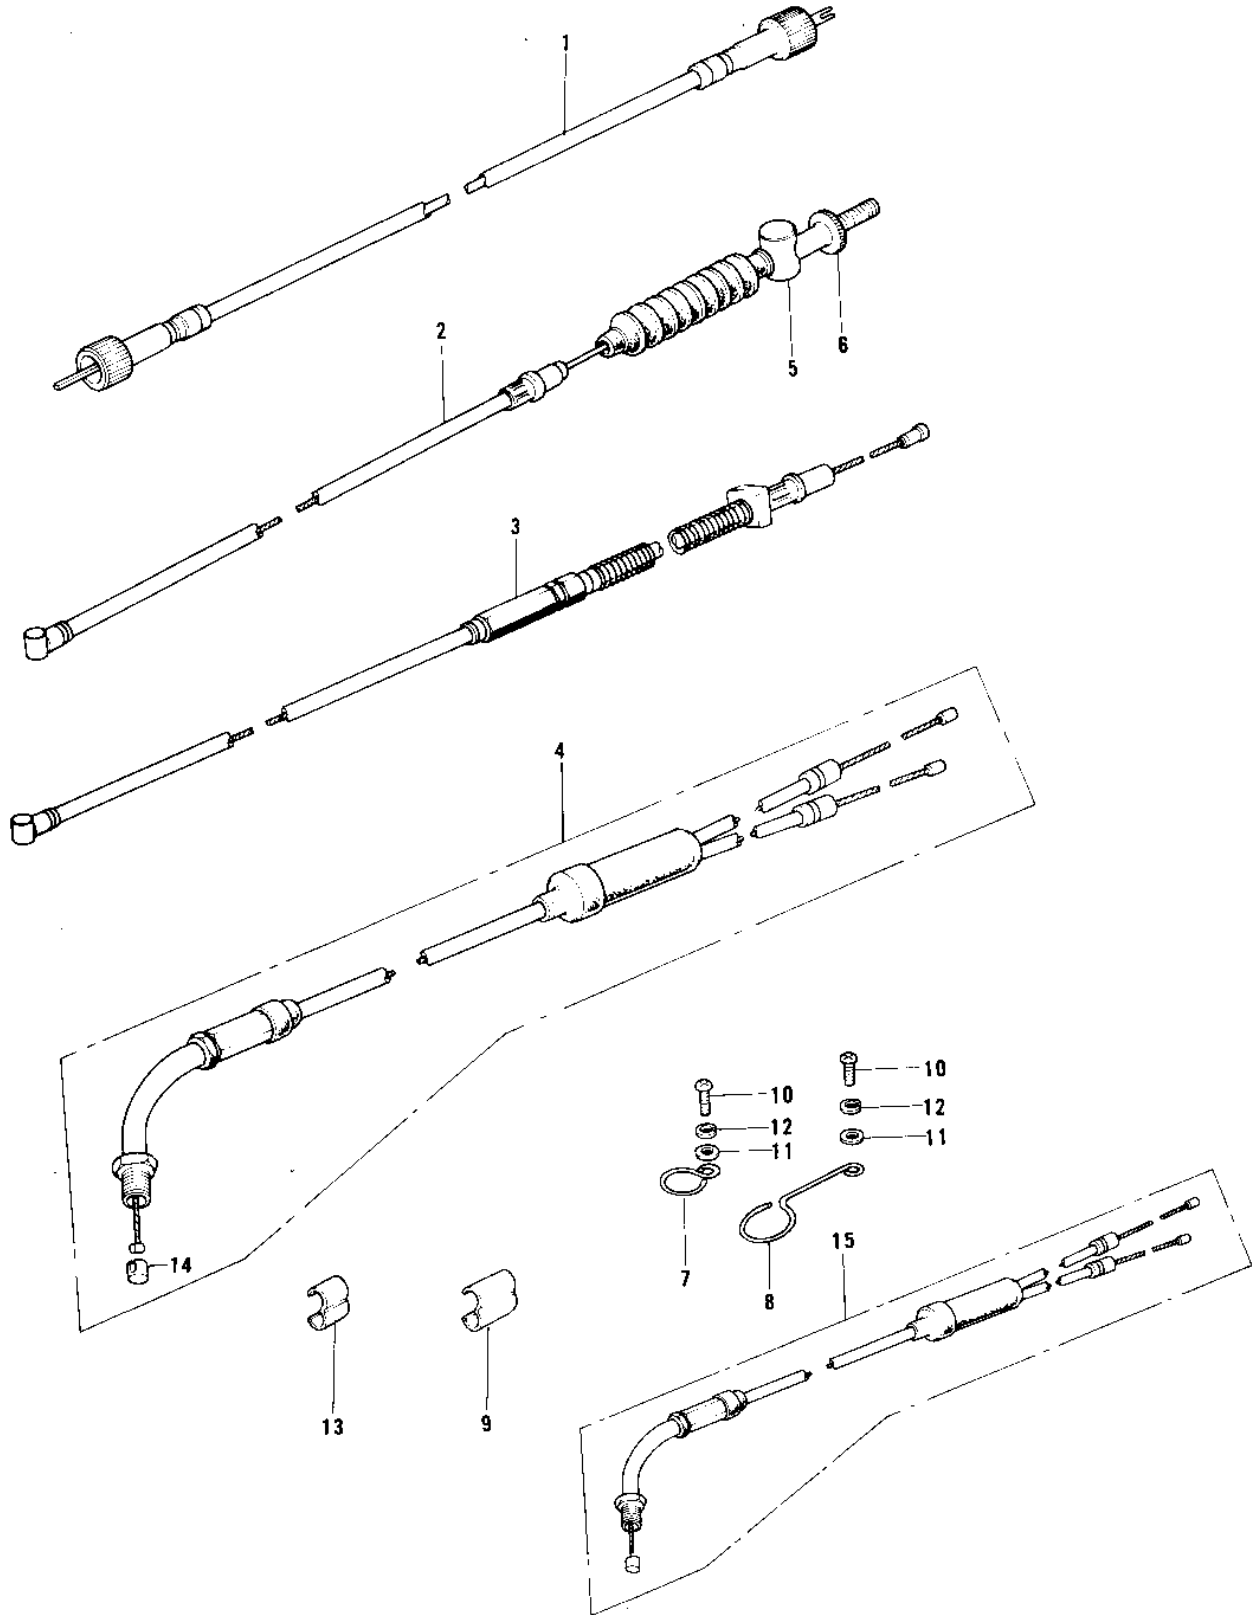

1973 Midi-Bike PARTS DIAGRAM

CABLES (73-75 MC1/MC1-A/MC1-B)

1973 Midi-Bike PARTS LIST

CABLES ('73-'75 MC1/MC1-A/MC1-B)

ITEM NAME	PART NUMBER	QUANTITY
CABLE,SPEEDOMETER (Ref # 1)	54001-044	1
CABLE,FRONT BRAKE (Ref # 2)	54005-074	1
CABLE,CLUTCH (Ref # 3)	54011-055	1
CABLE, CLUTCH (Ref # 3)	54011-073	1
CABLE,COMBINATION (Ref # 4)	54012-092	1
CABLE,COMBINATION (Ref # 4)	54012-092	1
JOINT-BRAKE ROD (Ref # 5)	92043-082	1
NUT-BRAKE ROD ADJUST (Ref # 6)	92015-052	1
CLAMP-CABLE (Ref # 7)	92037-046	1
CLAMP,CABLE (Ref # 8)	92037-117	1
CLAMP-CABLE (Ref # 9)	92037-069	1
BOLT-UPSET,6X12 (Ref # 10)	112G0612	2
BOLT-UPSET,6X12 (Ref # 10)	112G0612	AL
WASHER PLAIN 6MM (Ref # 11)	410B0600	2
WASHER SPRING 6MM (Ref # 12)	461F0600	2
CLAMP-CABLE (Ref # 13)	92037-069	1
PIECE,THROTTLE CABLE (Ref # 14)	54013-001	1
CABLE,CONTROL (Ref # 15)	54012-109	1