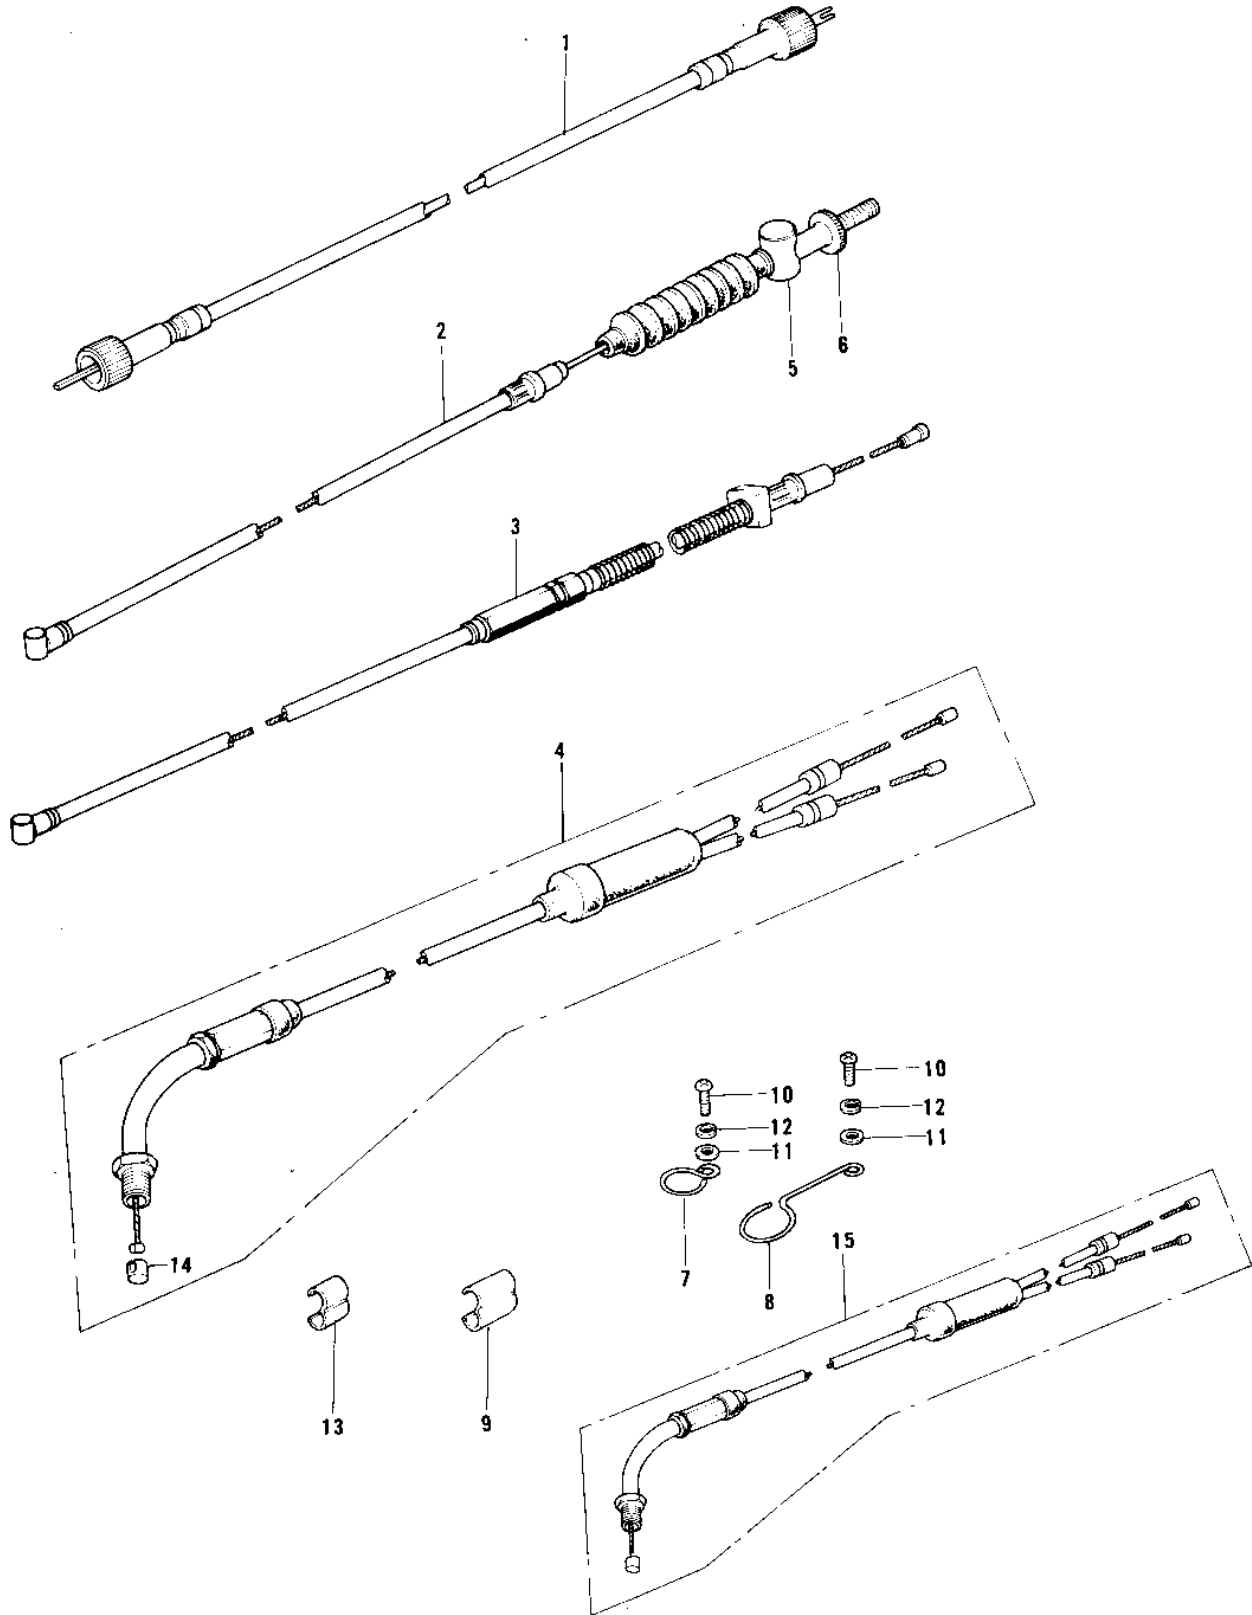

1975 MC1-B PARTS DIAGRAM

CABLES (73-75 MC1/MC1-A/MC1-B)

1975 MC1-B PARTS LIST

CABLES ('73-'75 MC1/MC1-A/MC1-B)

ITEM NAME	PART NUMBER	QUANTITY
CABLE,SPEEDOMETER (Ref # 1)	54001-044	
CABLE,FRONT BRAKE (Ref # 2)	54005-074	
CABLE,CLUTCH (Ref # 3)	54011-055	
CABLE, CLUTCH (Ref # 3)	54011-073	
CABLE,COMBINATION (Ref # 4)	54012-092	
CABLE,COMBINATION (Ref # 4)	54012-092	
JOINT-BRAKE ROD (Ref # 5)	92043-082	
NUT-BRAKE ROD ADJUST (Ref # 6)	92015-052	
CLAMP-CABLE (Ref # 7)	92037-046	
CLAMP,CABLE (Ref # 8)	92037-117	
CLAMP-CABLE (Ref # 9)	92037-069	
BOLT-UPSET,6X12 (Ref # 10)	112G0612	
BOLT-UPSET,6X12 (Ref # 10)	112G0612	
WASHER PLAIN 6MM (Ref # 11)	410B0600	
WASHER SPRING 6MM (Ref # 12)	461F0600	
CLAMP-CABLE (Ref # 13)	92037-069	
PIECE,THROTTLE CABLE (Ref # 14)	54013-001	
CABLE,CONTROL (Ref # 15)	54012-109	