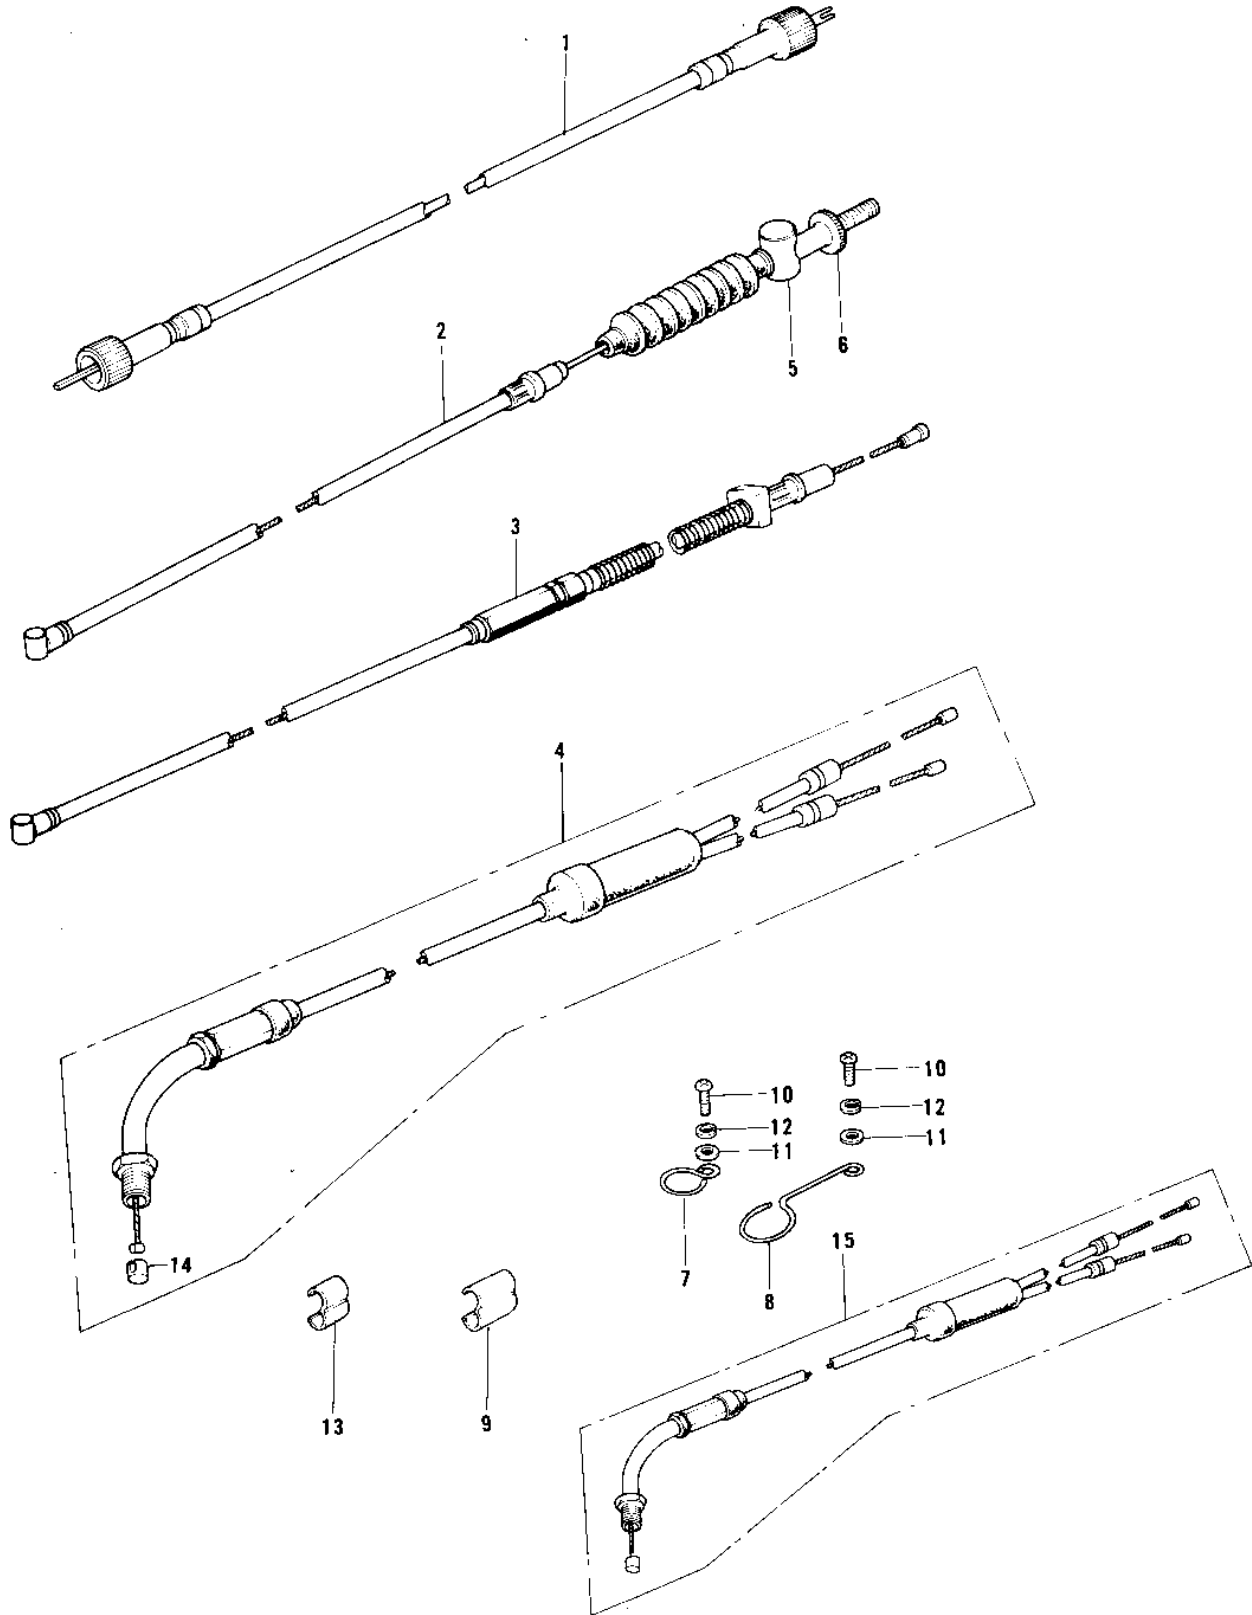

1975 MC1M-A PARTS DIAGRAM

CABLES (73-75 MC1/MC1-A/MC1-B)

1975 MC1M-A PARTS LIST

CABLES ('73-'75 MC1/MC1-A/MC1-B)

| ITEM NAME | PART NUMBER | QUANTITY |
|---------------------------------|-------------|----------|
| CABLE,SPEEDOMETER (Ref # 1) | 54001-044 | |
| CABLE,FRONT BRAKE (Ref # 2) | 54005-074 | |
| CABLE,CLUTCH (Ref # 3) | 54011-055 | |
| CABLE, CLUTCH (Ref # 3) | 54011-073 | |
| CABLE,COMBINATION (Ref # 4) | 54012-092 | |
| CABLE,COMBINATION (Ref # 4) | 54012-092 | |
| JOINT-BRAKE ROD (Ref # 5) | 92043-082 | |
| NUT-BRAKE ROD ADJUST (Ref # 6) | 92015-052 | |
| CLAMP-CABLE (Ref # 7) | 92037-046 | |
| CLAMP,CABLE (Ref # 8) | 92037-117 | |
| CLAMP-CABLE (Ref # 9) | 92037-069 | |
| BOLT-UPSET,6X12 (Ref # 10) | 112G0612 | |
| BOLT-UPSET,6X12 (Ref # 10) | 112G0612 | |
| WASHER PLAIN 6MM (Ref # 11) | 410B0600 | |
| WASHER SPRING 6MM (Ref # 12) | 461F0600 | |
| CLAMP-CABLE (Ref # 13) | 92037-069 | |
| PIECE,THROTTLE CABLE (Ref # 14) | 54013-001 | |
| CABLE,CONTROL (Ref # 15) | 54012-109 | |