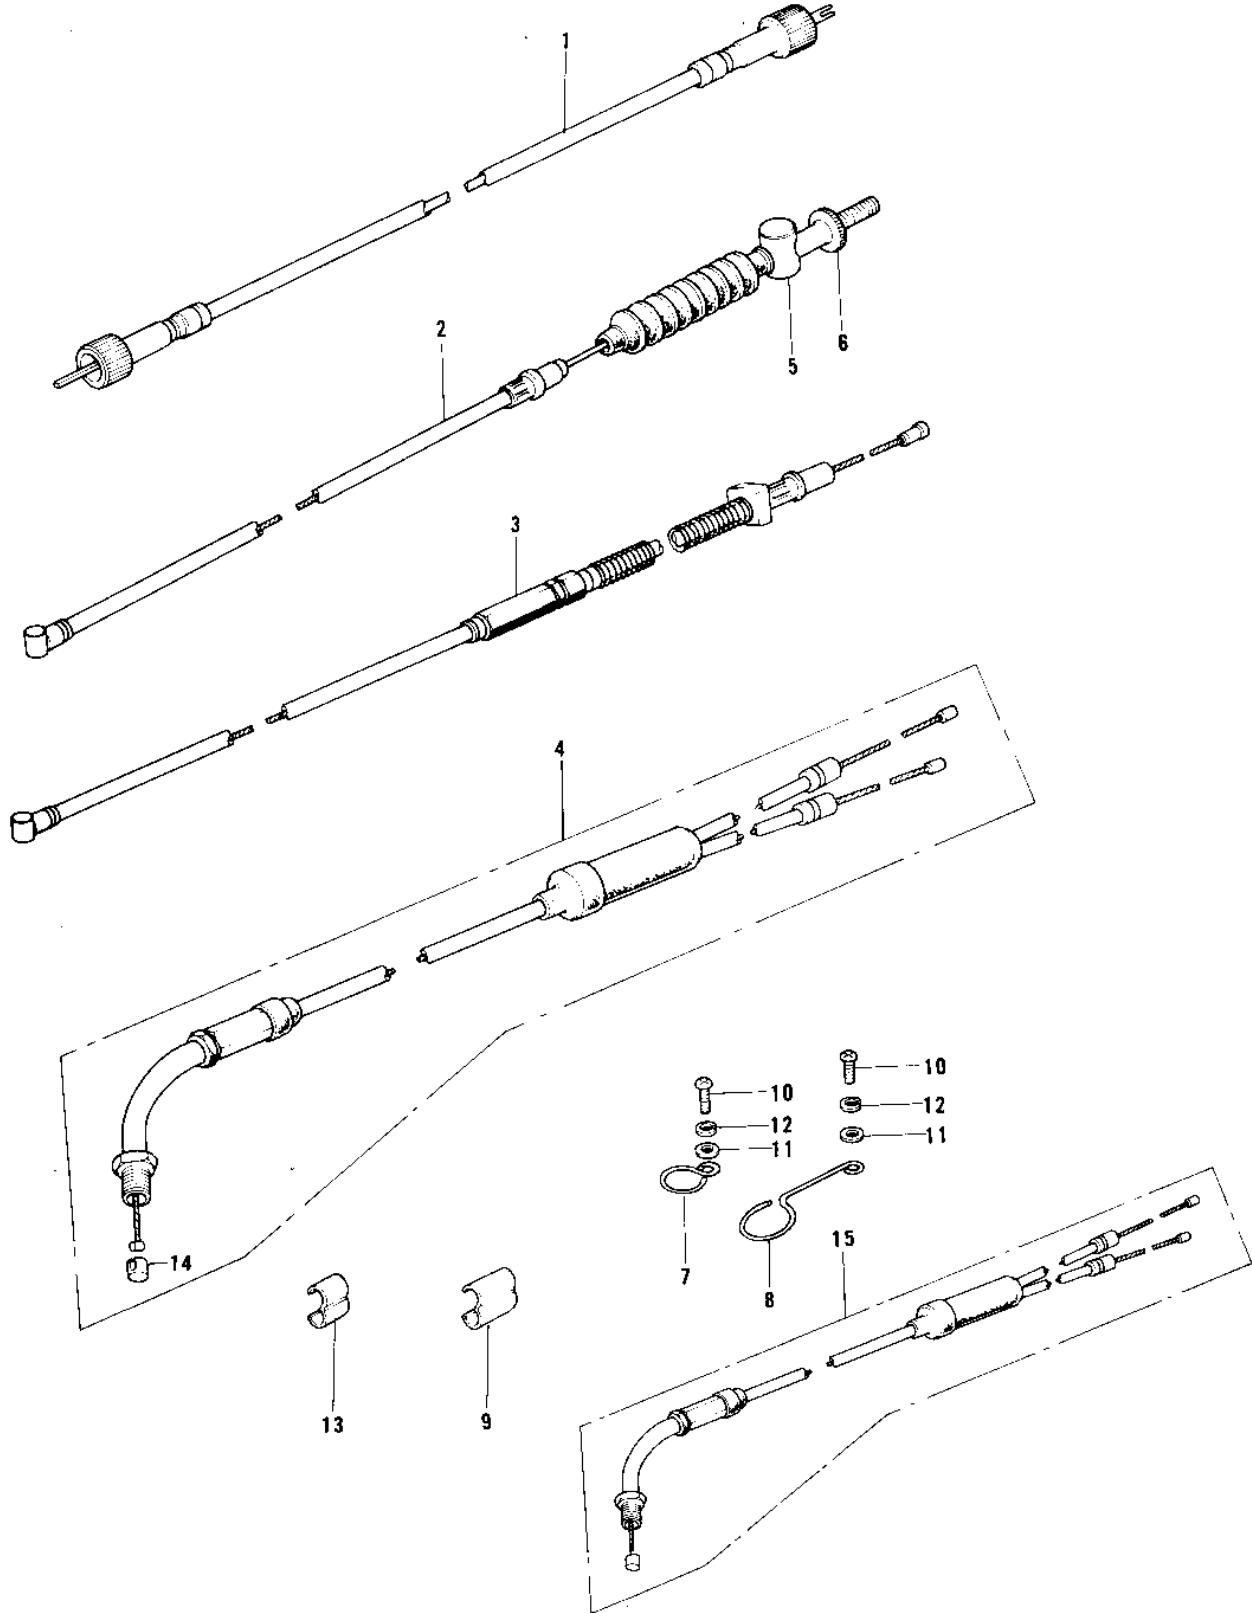

# 1975 MC1M-A PARTS DIAGRAM

CABLES (73-75 MC1/MC1-A/MC1-B)

## 1975 MC1M-A PARTS LIST

CABLES ('73-'75 MC1/MC1-A/MC1-B)

ITEM NAME	PART NUMBER	QUANTITY
CABLE,SPEEDOMETER (Ref # 1)	54001-044	
CABLE,FRONT BRAKE (Ref # 2)	54005-074	
CABLE,CLUTCH (Ref # 3)	54011-055	
CABLE, CLUTCH (Ref # 3)	54011-073	
CABLE,COMBINATION (Ref # 4)	54012-092	
CABLE,COMBINATION (Ref # 4)	54012-092	
JOINT-BRAKE ROD (Ref # 5)	92043-082	
NUT-BRAKE ROD ADJUST (Ref # 6)	92015-052	
CLAMP-CABLE (Ref # 7)	92037-046	
CLAMP,CABLE (Ref # 8)	92037-117	
CLAMP-CABLE (Ref # 9)	92037-069	
BOLT-UPSET,6X12 (Ref # 10)	112G0612	
BOLT-UPSET,6X12 (Ref # 10)	112G0612	
WASHER PLAIN 6MM (Ref # 11)	410B0600	
WASHER SPRING 6MM (Ref # 12)	461F0600	
CLAMP-CABLE (Ref # 13)	92037-069	
PIECE,THROTTLE CABLE (Ref # 14)	54013-001	
CABLE,CONTROL (Ref # 15)	54012-109	