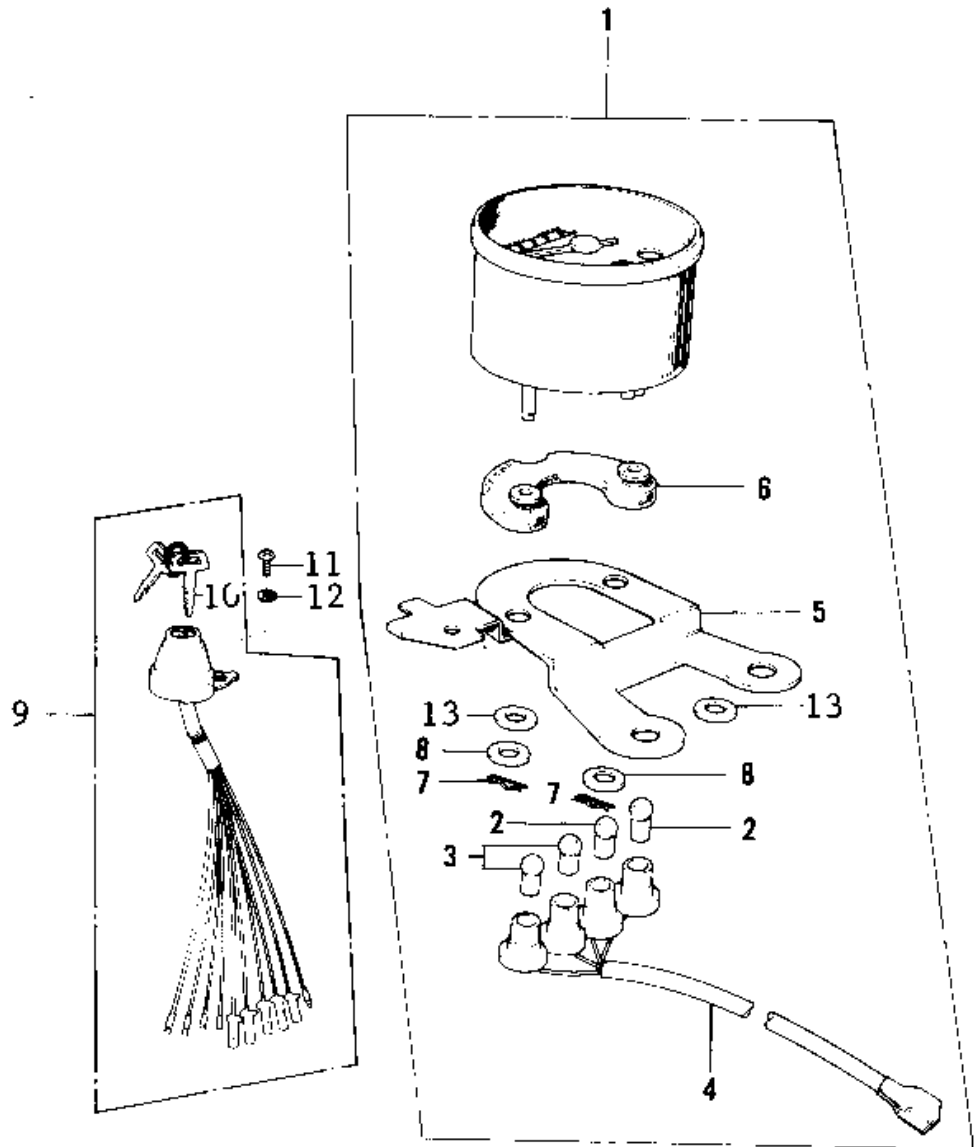

# 1973 Midi-Bike PARTS DIAGRAM

METER /IGNITION SWITCH

## METER /IGNITION SWITCH

ITEM NAME	PART NUMBER	QUANTITY
SPEEDOMETER ASY,MPH (Ref # 1)	25001-069	1
BULB-6V 3W (Ref # 2)	92069-053	2
BULB 6V 1.5W (Ref # 3)	92069-024	2
SOCKET,SPEEDOMETER (Ref # 4)	25011-035	1
BRACKET,SPEEDOMETER (Ref # 5)	25008-029	1
DAMPER RUBBER,SPDMETR (Ref # 6)	25019-017	1
PIN,COTER (Ref # 7)	92041-006	2
WASHER,PLAIN,6MM (Ref # 8)	92022-263	2
SWITCH ASSY,IGNITION (Ref # 9)	27005-056	1
SWITCH ASSY,IGNITION (Ref # 9)	27005-074	1
SWITCH ASSY,IGNITION (Ref # 9)	27005-081	1
KEY SET,#311 (Ref # 10)	27008-050-11	1
KEY SET,#312 (Ref # 10)	27008-050-12	1
KEY SET,#313 (Ref # 10)	27008-050-13	1
KEY SET,#314 (Ref # 10)	27008-050-14	1
KEY SET,#315 (Ref # 10)	27008-050-15	1
KEY SET,#401 (Ref # 10)	27008-063-01	1
KEY SET,#402 (Ref # 10)	27008-063-02	1
KEY SET,#403 (Ref # 10)	27008-063-03	1
KEY SET,#404 (Ref # 10)	27008-063-04	1
KEY SET,#405 (Ref # 10)	27008-063-05	1
KEY SET,#406 (Ref # 10)	27008-063-06	1
KEY SET,#407 (Ref # 10)	27008-063-07	1
KEY SET,#408 (Ref # 10)	27008-063-08	1
KEY SET,#409 (Ref # 10)	27008-063-09	1
KEY SET,#410 (Ref # 10)	27008-063-10	1
KEY,BLANK (Ref # 10)	27008-1024	AR
KEY,BLANK (Ref # 10)	27008-1025	AR
KEY,BLANK (Ref # 10)	27008-1030	AR

## METER /IGNITION SWITCH

ITEM NAME	PART NUMBER	QUANTITY
KEY,BLANK (Ref # 10)	27008-1031	AR
KEY,BLANK (Ref # 10)	27008-1032	AR
KEY,BLANK (Ref # 10)	27008-1033	AR
SCREW PAN HEAD 6X12 (Ref # 11)	220B0612	1
WASHER SPRING 6MM (Ref # 12)	461F0600	1
UNAVAILABLE IN PRICE BOOK (Ref # 13)	25019-021	2