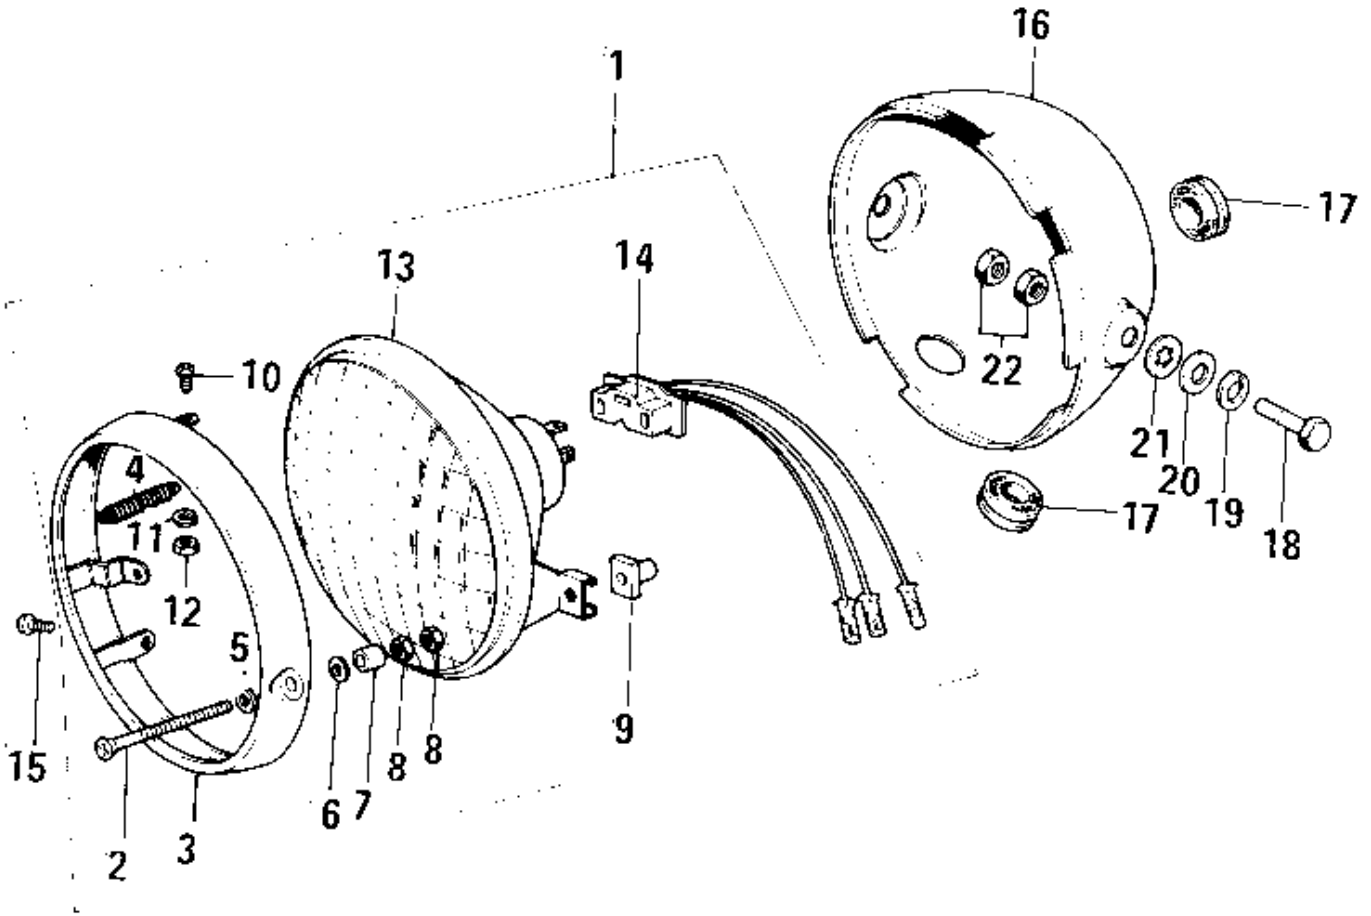

# 1975 MC1-B PARTS DIAGRAM

HEADLIGHT

# 1975 MC1-B PARTS LIST

## HEADLIGHT

ITEM NAME	PART NUMBER	QUANTITY
LAMP UNIT HEAD (Ref # 1)	23003-009	
SCREW ADJUST (Ref # 2)	23019-013	
RIM HEAD LAMP (Ref # 3)	23006-020	
SPRING LENS FITTING (Ref # 4)	23014-008	
WASHER-FOCUS ADJUST (Ref # 5)	23021-008	
WASHER ADJUST (Ref # 6)	23021-007	
WASHER FITTING (Ref # 7)	23058-001	
NUT ADJUST (Ref # 8)	23020-013	
NUT ADJUST (Ref # 9)	23020-012	
SCREW FITTING (Ref # 10)	23019-014	
WASHER SPRING 4MM (Ref # 11)	461F0400	
NUT,4MM (Ref # 12)	311B0400	
SEALED BEAM UNIT (Ref # 13)	23007-023	
SOCKET ASSY,HD LIGHT (Ref # 14)	23008-044	
SCREW OVL CNTSNK 5X10 (Ref # 15)	222E0510	
BODY,HEAD LAMP,C.RED (Ref # 16)	23005-021-92	
BODY,HEAD LAMP,BLUE (Ref # 16)	23005-021-1N	
GROMMET WIRING HARNES (Ref # 17)	23023-007	
BOLT,HEX HEAD,10X25 (Ref # 18)	92007-045	
WASHER SPRING 10MM (Ref # 19)	461F1000	
WASHER PLAIN 10MM (Ref # 20)	411B1000	
WASHER LOCK 10MM (Ref # 21)	463H1000	
NUT 10MM (Ref # 22)	92016-027	