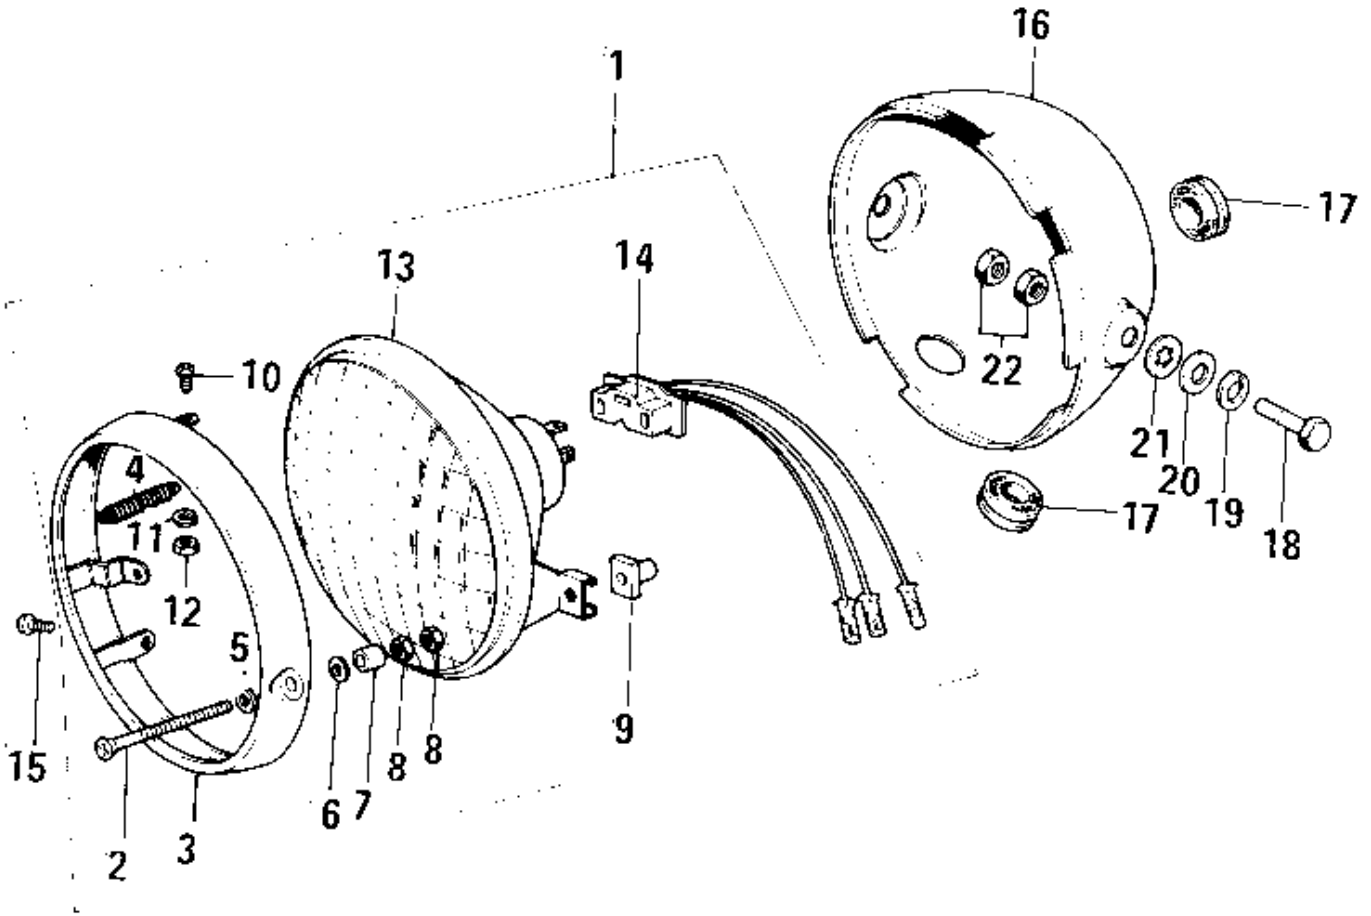

1975 MC1-B PARTS DIAGRAM

HEADLIGHT

1975 MC1-B PARTS LIST

HEADLIGHT

ITEM NAME	PART NUMBER	QUANTITY
LAMP UNIT HEAD (Ref # 1)	23003-009	
SCREW ADJUST (Ref # 2)	23019-013	
RIM HEAD LAMP (Ref # 3)	23006-020	
SPRING LENS FITTING (Ref # 4)	23014-008	
WASHER-FOCUS ADJUST (Ref # 5)	23021-008	
WASHER ADJUST (Ref # 6)	23021-007	
WASHER FITTING (Ref # 7)	23058-001	
NUT ADJUST (Ref # 8)	23020-013	
NUT ADJUST (Ref # 9)	23020-012	
SCREW FITTING (Ref # 10)	23019-014	
WASHER SPRING 4MM (Ref # 11)	461F0400	
NUT,4MM (Ref # 12)	311B0400	
SEALED BEAM UNIT (Ref # 13)	23007-023	
SOCKET ASSY,HD LIGHT (Ref # 14)	23008-044	
SCREW OVL CNTSNK 5X10 (Ref # 15)	222E0510	
BODY,HEAD LAMP,C.RED (Ref # 16)	23005-021-92	
BODY,HEAD LAMP,BLUE (Ref # 16)	23005-021-1N	
GROMMET WIRING HARNES (Ref # 17)	23023-007	
BOLT,HEX HEAD,10X25 (Ref # 18)	92007-045	
WASHER SPRING 10MM (Ref # 19)	461F1000	
WASHER PLAIN 10MM (Ref # 20)	411B1000	
WASHER LOCK 10MM (Ref # 21)	463H1000	
NUT 10MM (Ref # 22)	92016-027	