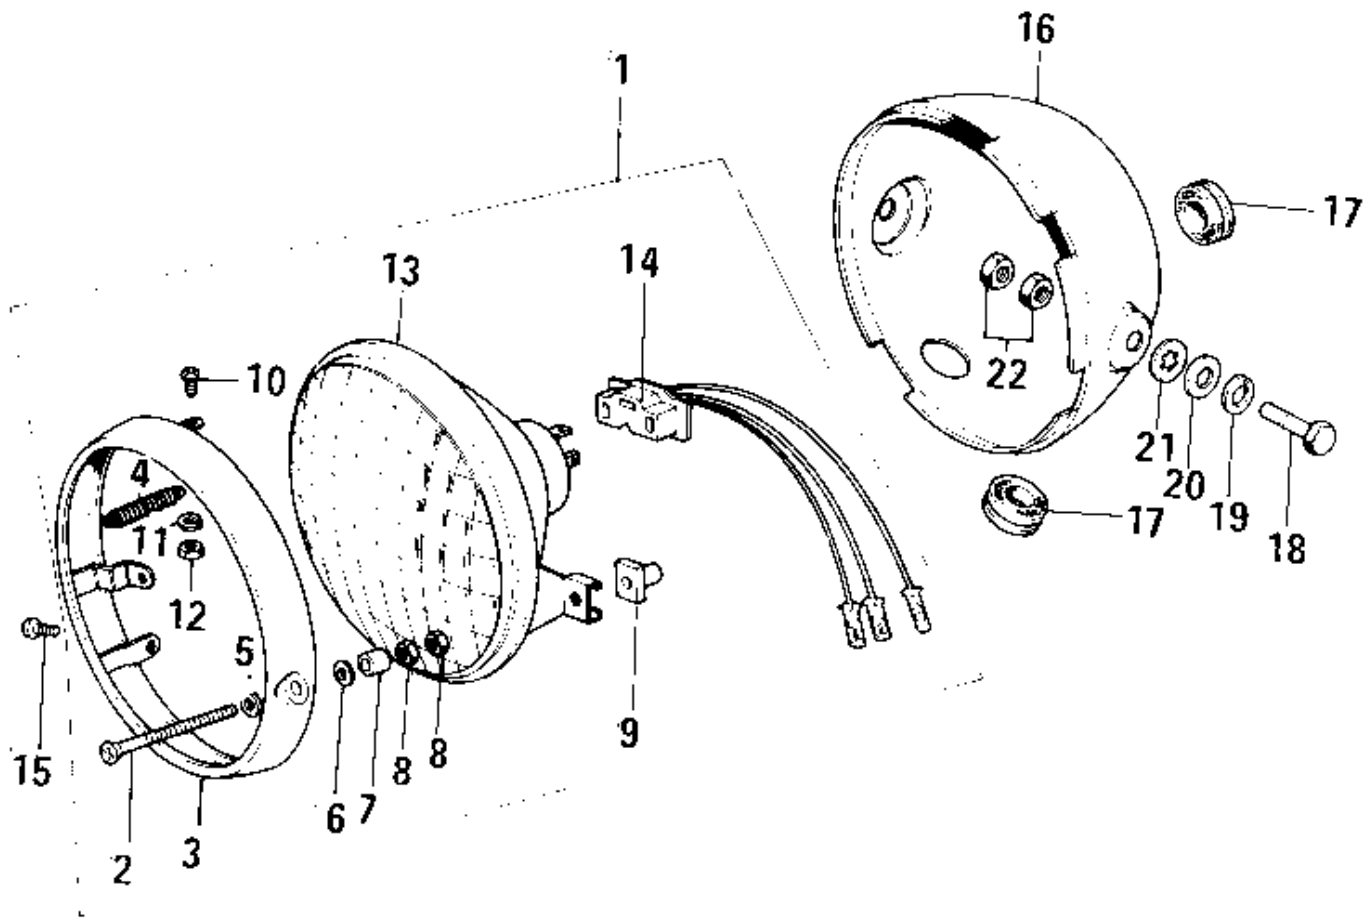

1975 MC1M-A PARTS DIAGRAM

HEADLIGHT

1975 MC1M-A PARTS LIST

HEADLIGHT

ITEM NAME	PART NUMBER	QUANTITY
LAMP UNIT HEAD (Ref # 1)	23003-009	
SCREW ADJUST (Ref # 2)	23019-013	
RIM HEAD LAMP (Ref # 3)	23006-020	
SPRING LENS FITTING (Ref # 4)	23014-008	
WASHER-FOCUS ADJUST (Ref # 5)	23021-008	
WASHER ADJUST (Ref # 6)	23021-007	
WASHER FITTING (Ref # 7)	23058-001	
NUT ADJUST (Ref # 8)	23020-013	
NUT ADJUST (Ref # 9)	23020-012	
SCREW FITTING (Ref # 10)	23019-014	
WASHER SPRING 4MM (Ref # 11)	461F0400	
NUT,4MM (Ref # 12)	311B0400	
SEALED BEAM UNIT (Ref # 13)	23007-023	
SOCKET ASSY,HD LIGHT (Ref # 14)	23008-044	
SCREW OVL CNTSNK 5X10 (Ref # 15)	222E0510	
BODY,HEAD LAMP,C.RED (Ref # 16)	23005-021-92	
BODY,HEAD LAMP,BLUE (Ref # 16)	23005-021-1N	
GROMMET WIRING HARNES (Ref # 17)	23023-007	
BOLT,HEX HEAD,10X25 (Ref # 18)	92007-045	
WASHER SPRING 10MM (Ref # 19)	461F1000	
WASHER PLAIN 10MM (Ref # 20)	411B1000	
WASHER LOCK 10MM (Ref # 21)	463H1000	
NUT 10MM (Ref # 22)	92016-027	