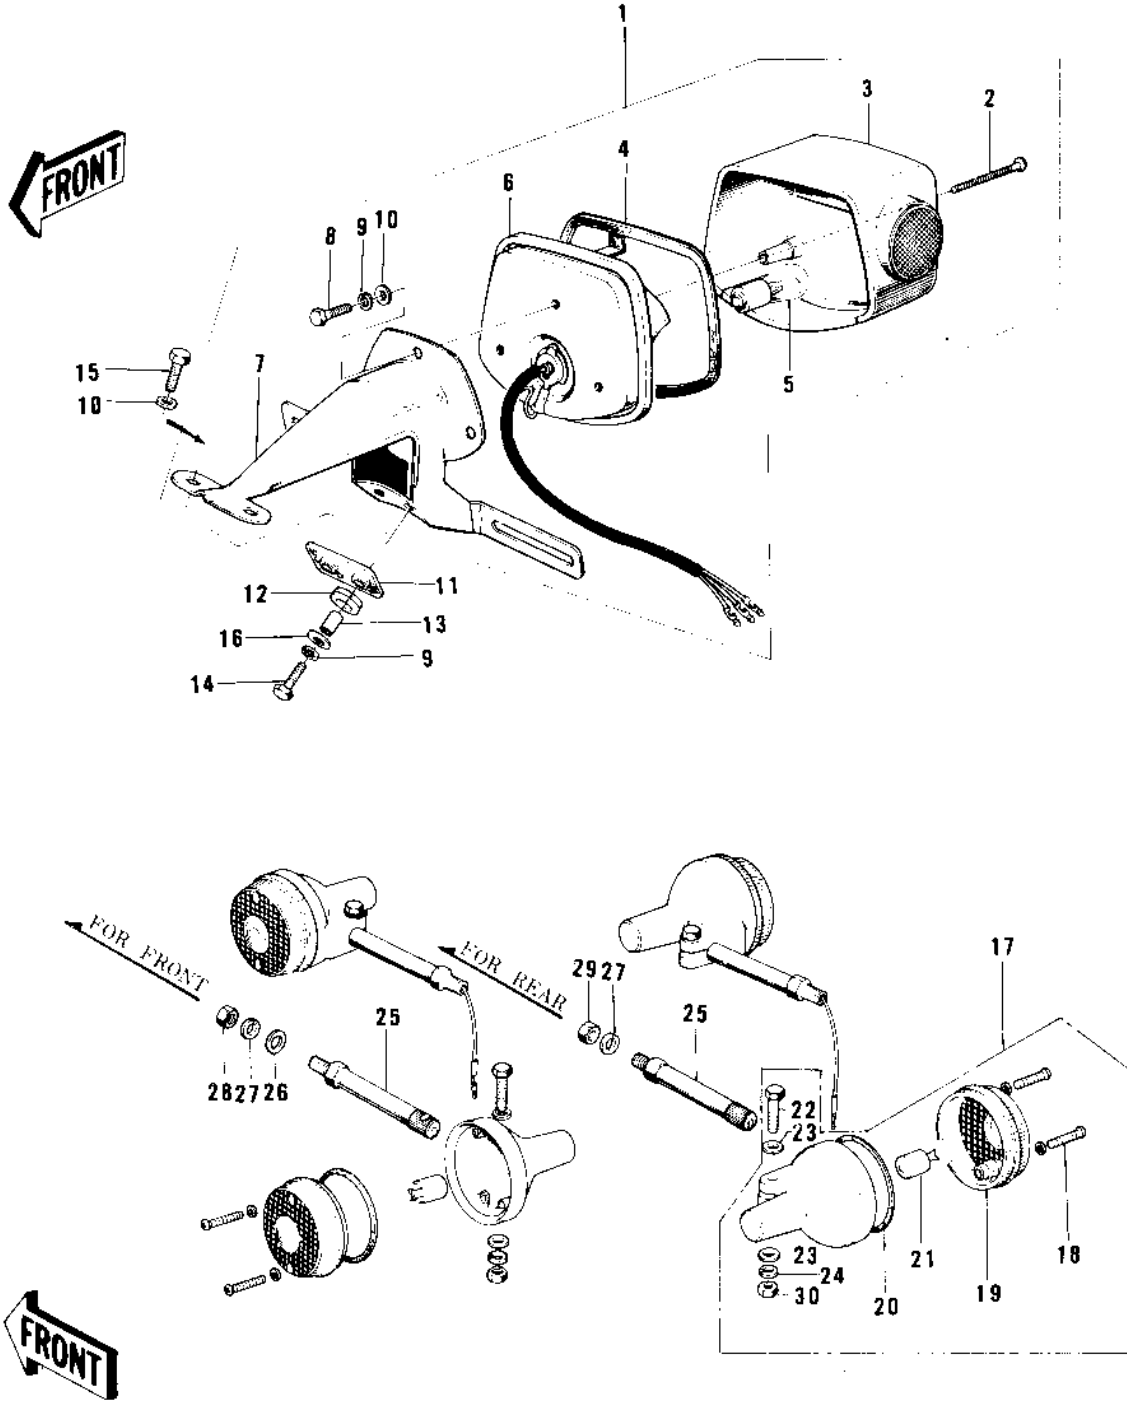

1974 MC1-A PARTS DIAGRAM

TAILLIGHT/TURN SIGNALS

1974 MC1-A PARTS LIST

TAILLIGHT/TURN SIGNALS

ITEM NAME	PART NUMBER	QUANTITY
LAMP ASSY,TAIL,BLACK (Ref # 1)	23024-060-10	
LAMP ASSY,TAIL,BLACK (Ref # 1)	23024-060-10	
SCREW (Ref # 2)	220R0455	
LENS,TAIL LAMP (Ref # 3)	23026-028	
GASKET,TAIL LAMP LENS (Ref # 4)	23028-019	
BULB,60-32/3CP (Ref # 5)	92069-074	
BODY COMP TAIL LAMP (Ref # 6)	23027-1018	
CASE,TAIL LAMP (Ref # 6)	23027-037	
BKT,LICENSE PLT,BLACK (Ref # 7)	23036-034-10	
BOLT-UPSET 6X14 (Ref # 8)	112B0614	
BOLT-UPSET 6X14 (Ref # 8)	116B0614	
WASHER SPRING 6MM (Ref # 9)	461F0600	
WASHER PLAIN 6MM (Ref # 10)	411B0600	
DAMPER RUBBER,TL LAMP (Ref # 11)	35039-008	
DAMPER RUBBER (Ref # 12)	92075-121	
COLLAR,REAR FENDER (Ref # 13)	92027-162	
BOLT-UPSET (Ref # 14)	110B0625	
BOLT-UPSET (Ref # 14)	112G0625	
BOLT-UPSET (Ref # 15)	112G0630	
BOLT-UPSET (Ref # 15)	112G0630	
WASHER PLAIN, 6M/M (Ref # 16)	92022-125	
LAMP ASSY,TURN SIGNAL (Ref # 17)	23040-038	
SCREW-PAN HEAD,4X20 (Ref # 18)	220E0420A	
LENS,TURN SIGNAL LAMP (Ref # 19)	23048-1001	
GASKET-SIG LAMP LENS (Ref # 20)	23050-003	
BULB,6V 21CP (Ref # 21)	92069-056	
BOLT-UPSET (Ref # 22)	112G0630	
WASHER PLAIN 6MM (Ref # 23)	411B0600	
WASHER SPRING 6MM (Ref # 24)	461F0600	

1974 MC1-A PARTS LIST

TAILLIGHT/TURN SIGNALS

ITEM NAME	PART NUMBER	QUANTITY
BRACKET,TURN SIGNAL (Ref # 25)	23051-047	
WASHER PLAIN 12MM (Ref # 26)	411B1200	
WASHER SPRING 12MM (Ref # 27)	461F1200	
NUT,12MM (Ref # 28)	314N1200A	
NUT-HEX-FINE,12MM (Ref # 29)	315B1200	
NUT 6MM (Ref # 30)	311B0600	