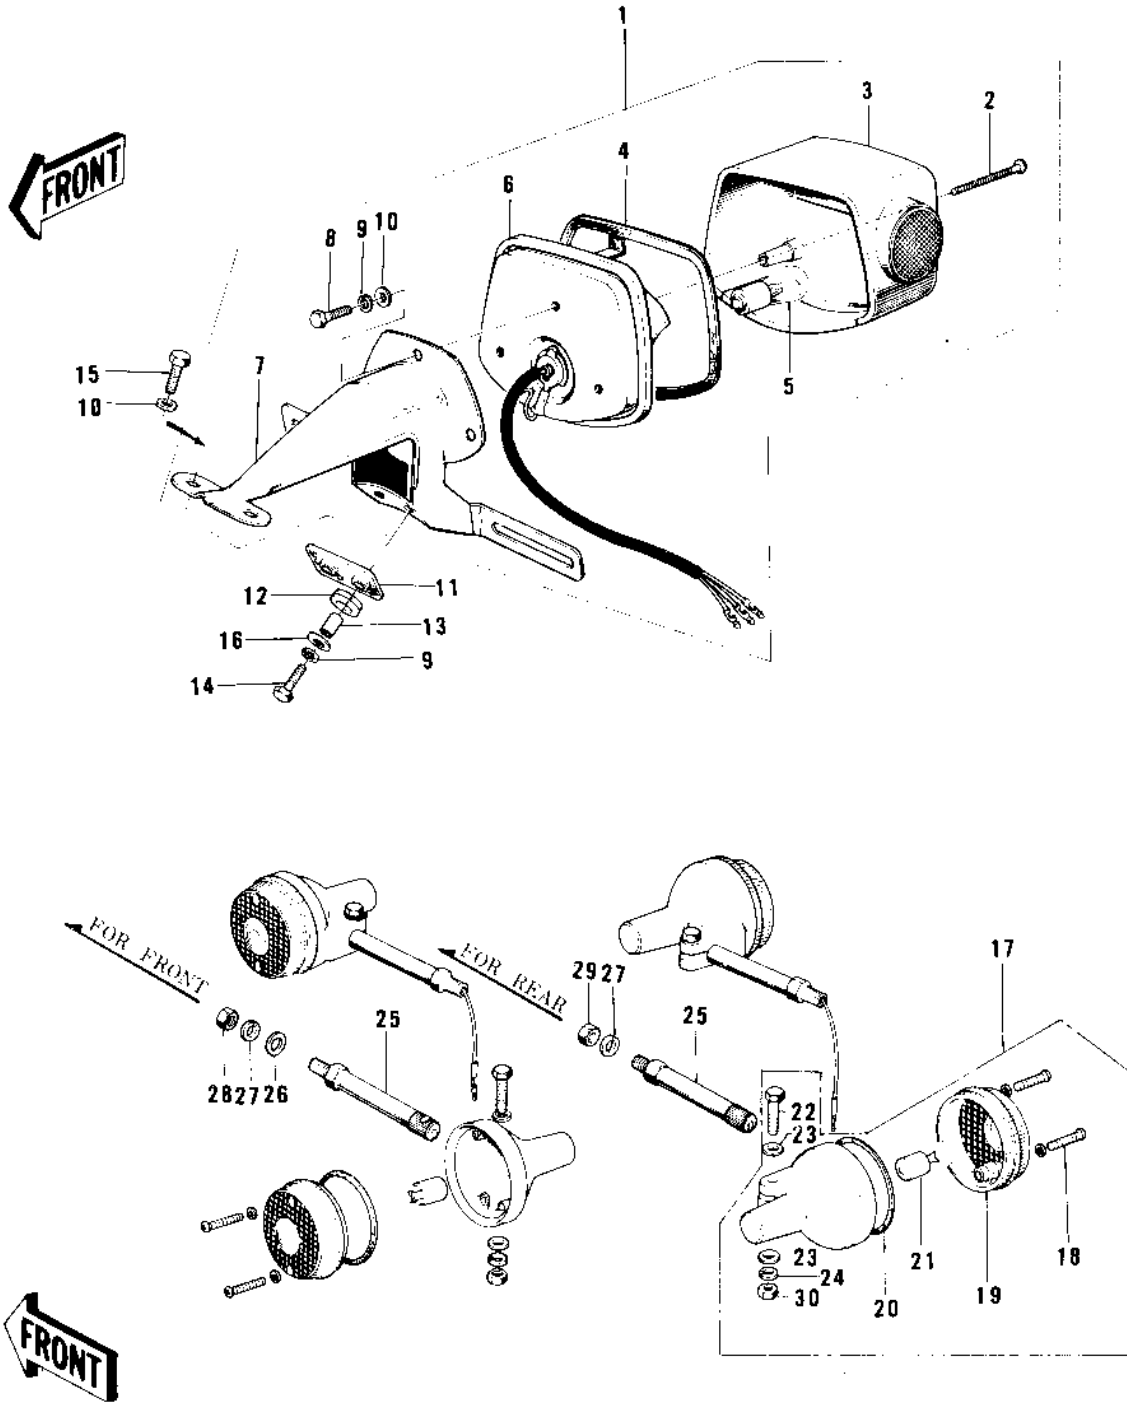

1975 MC1-B PARTS DIAGRAM

TAILLIGHT/TURN SIGNALS

1975 MC1-B PARTS LIST

TAILLIGHT/TURN SIGNALS

ITEM NAME	PART NUMBER	QUANTITY
LAMP ASSY,TAIL,BLACK (Ref # 1)	23024-060-10	
LAMP ASSY,TAIL,BLACK (Ref # 1)	23024-060-10	
SCREW (Ref # 2)	220R0455	
LENS,TAIL LAMP (Ref # 3)	23026-028	
GASKET,TAIL LAMP LENS (Ref # 4)	23028-019	
BULB,60-32/3CP (Ref # 5)	92069-074	
BODY COMP TAIL LAMP (Ref # 6)	23027-1018	
CASE,TAIL LAMP (Ref # 6)	23027-037	
BKT,LICENSE PLT,BLACK (Ref # 7)	23036-034-10	
BOLT-UPSET 6X14 (Ref # 8)	112B0614	
BOLT-UPSET 6X14 (Ref # 8)	116B0614	
WASHER SPRING 6MM (Ref # 9)	461F0600	
WASHER PLAIN 6MM (Ref # 10)	411B0600	
DAMPER RUBBER,TL LAMP (Ref # 11)	35039-008	
DAMPER RUBBER (Ref # 12)	92075-121	
COLLAR,REAR FENDER (Ref # 13)	92027-162	
BOLT-UPSET (Ref # 14)	110B0625	
BOLT-UPSET (Ref # 14)	112G0625	
BOLT-UPSET (Ref # 15)	112G0630	
BOLT-UPSET (Ref # 15)	112G0630	
WASHER PLAIN, 6M/M (Ref # 16)	92022-125	
LAMP ASSY,TURN SIGNAL (Ref # 17)	23040-038	
SCREW-PAN HEAD,4X20 (Ref # 18)	220E0420A	
LENS,TURN SIGNAL LAMP (Ref # 19)	23048-1001	
GASKET-SIG LAMP LENS (Ref # 20)	23050-003	
BULB,6V 21CP (Ref # 21)	92069-056	
BOLT-UPSET (Ref # 22)	112G0630	
WASHER PLAIN 6MM (Ref # 23)	411B0600	
WASHER SPRING 6MM (Ref # 24)	461F0600	

1975 MC1-B PARTS LIST

TAILLIGHT/TURN SIGNALS

ITEM NAME	PART NUMBER	QUANTITY
BRACKET,TURN SIGNAL (Ref # 25)	23051-047	
WASHER PLAIN 12MM (Ref # 26)	411B1200	
WASHER SPRING 12MM (Ref # 27)	461F1200	
NUT,12MM (Ref # 28)	314N1200A	
NUT-HEX-FINE,12MM (Ref # 29)	315B1200	
NUT 6MM (Ref # 30)	311B0600	