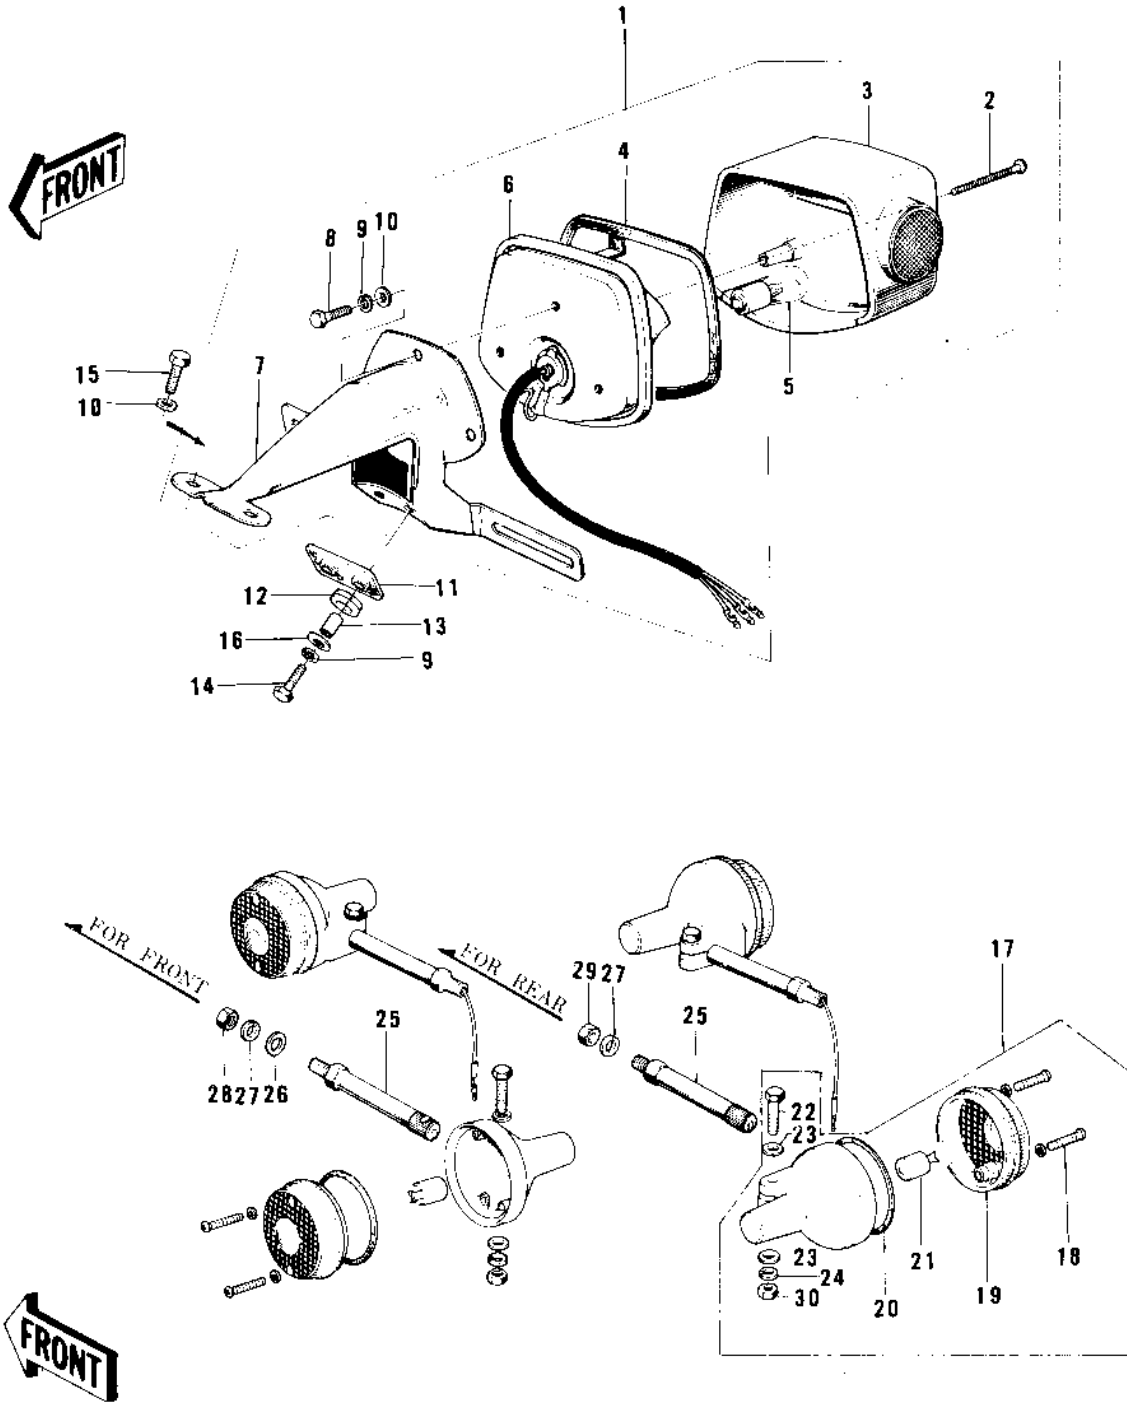

1975 MC1M-A PARTS DIAGRAM

TAILLIGHT/TURN SIGNALS

1975 MC1M-A PARTS LIST

TAILLIGHT/TURN SIGNALS

ITEM NAME	PART NUMBER	QUANTITY
LAMP ASSY,TAIL,BLACK (Ref # 1)	23024-060-10	
LAMP ASSY,TAIL,BLACK (Ref # 1)	23024-060-10	
SCREW (Ref # 2)	220R0455	
LENS,TAIL LAMP (Ref # 3)	23026-028	
GASKET,TAIL LAMP LENS (Ref # 4)	23028-019	
BULB,60-32/3CP (Ref # 5)	92069-074	
BODY COMP TAIL LAMP (Ref # 6)	23027-1018	
CASE,TAIL LAMP (Ref # 6)	23027-037	
BKT,LICENSE PLT,BLACK (Ref # 7)	23036-034-10	
BOLT-UPSET 6X14 (Ref # 8)	112B0614	
BOLT-UPSET 6X14 (Ref # 8)	116B0614	
WASHER SPRING 6MM (Ref # 9)	461F0600	
WASHER PLAIN 6MM (Ref # 10)	411B0600	
DAMPER RUBBER,TL LAMP (Ref # 11)	35039-008	
DAMPER RUBBER (Ref # 12)	92075-121	
COLLAR,REAR FENDER (Ref # 13)	92027-162	
BOLT-UPSET (Ref # 14)	110B0625	
BOLT-UPSET (Ref # 14)	112G0625	
BOLT-UPSET (Ref # 15)	112G0630	
BOLT-UPSET (Ref # 15)	112G0630	
WASHER PLAIN, 6M/M (Ref # 16)	92022-125	
LAMP ASSY,TURN SIGNAL (Ref # 17)	23040-038	
SCREW-PAN HEAD,4X20 (Ref # 18)	220E0420A	
LENS,TURN SIGNAL LAMP (Ref # 19)	23048-1001	
GASKET-SIG LAMP LENS (Ref # 20)	23050-003	
BULB,6V 21CP (Ref # 21)	92069-056	
BOLT-UPSET (Ref # 22)	112G0630	
WASHER PLAIN 6MM (Ref # 23)	411B0600	
WASHER SPRING 6MM (Ref # 24)	461F0600	

1975 MC1M-A PARTS LIST

TAILLIGHT/TURN SIGNALS

ITEM NAME	PART NUMBER	QUANTITY
BRACKET,TURN SIGNAL (Ref # 25)	23051-047	
WASHER PLAIN 12MM (Ref # 26)	411B1200	
WASHER SPRING 12MM (Ref # 27)	461F1200	
NUT,12MM (Ref # 28)	314N1200A	
NUT-HEX-FINE,12MM (Ref # 29)	315B1200	
NUT 6MM (Ref # 30)	311B0600	