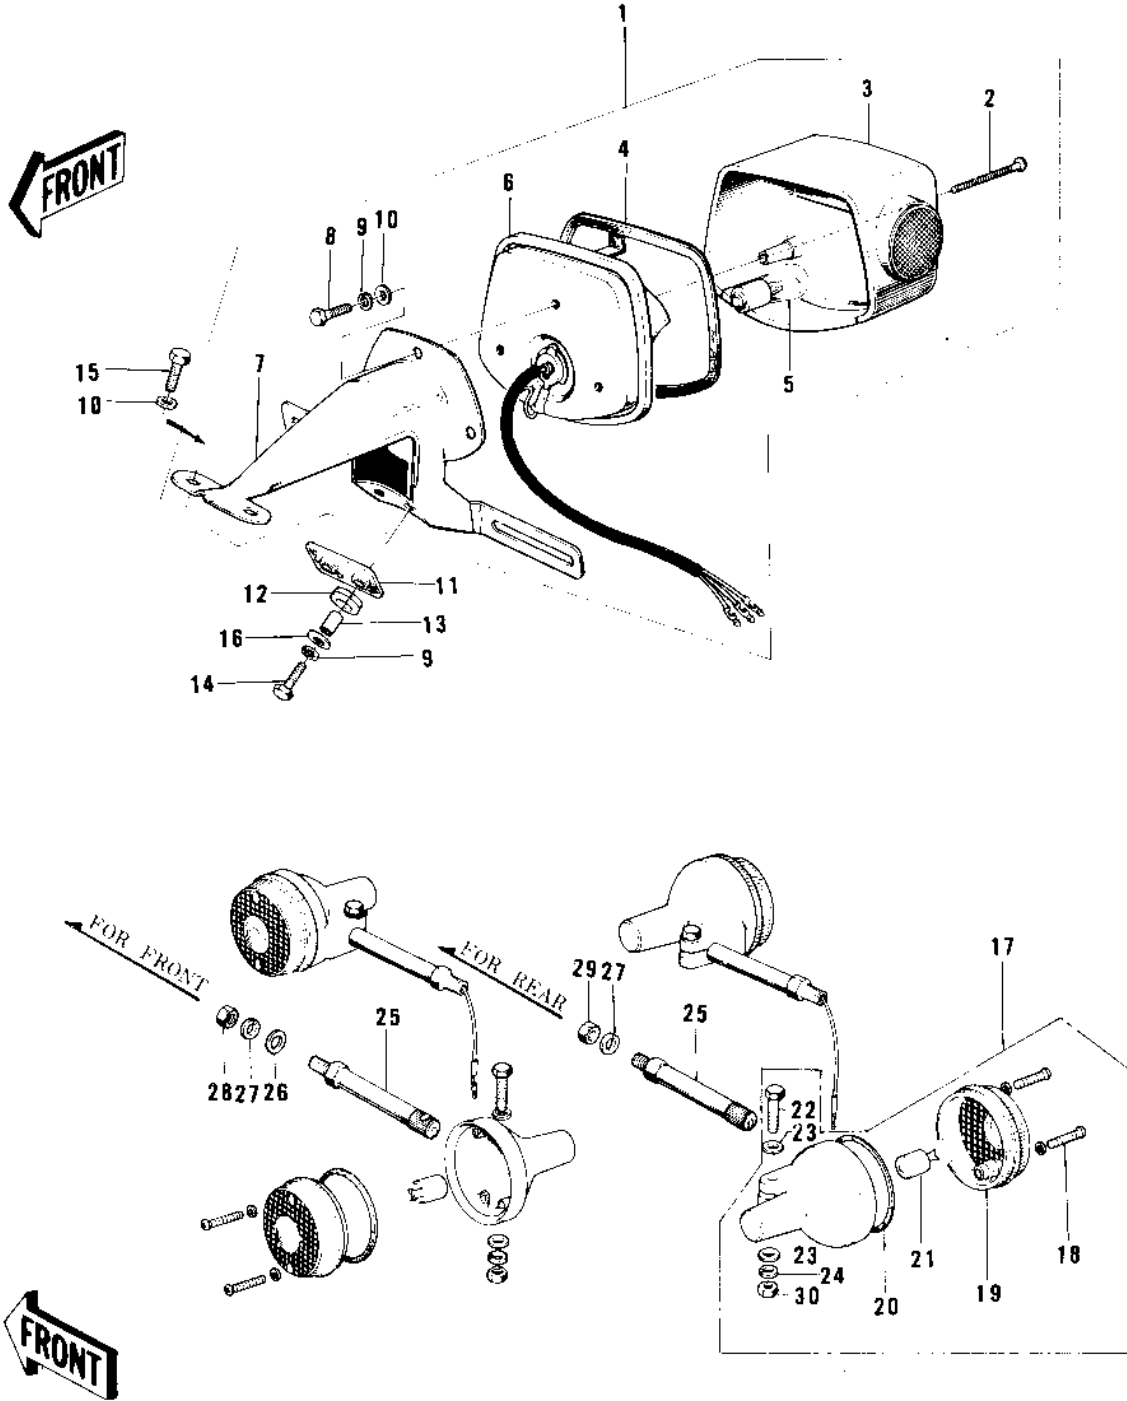

1974 MC1M PARTS DIAGRAM

TAILLIGHT/TURN SIGNALS

1974 MC1M PARTS LIST

TAILLIGHT/TURN SIGNALS

ITEM NAME	PART NUMBER	QUANTITY
LAMP ASSY,TAIL,BLACK (Ref # 1)	23024-060-10	
LAMP ASSY,TAIL,BLACK (Ref # 1)	23024-060-10	
SCREW (Ref # 2)	220R0455	
LENS,TAIL LAMP (Ref # 3)	23026-028	
GASKET,TAIL LAMP LENS (Ref # 4)	23028-019	
BULB,60-32/3CP (Ref # 5)	92069-074	
BODY COMP TAIL LAMP (Ref # 6)	23027-1018	
CASE,TAIL LAMP (Ref # 6)	23027-037	
BKT,LICENSE PLT,BLACK (Ref # 7)	23036-034-10	
BOLT-UPSET 6X14 (Ref # 8)	112B0614	
BOLT-UPSET 6X14 (Ref # 8)	116B0614	
WASHER SPRING 6MM (Ref # 9)	461F0600	
WASHER PLAIN 6MM (Ref # 10)	411B0600	
DAMPER RUBBER,TL LAMP (Ref # 11)	35039-008	
DAMPER RUBBER (Ref # 12)	92075-121	
COLLAR,REAR FENDER (Ref # 13)	92027-162	
BOLT-UPSET (Ref # 14)	110B0625	
BOLT-UPSET (Ref # 14)	112G0625	
BOLT-UPSET (Ref # 15)	112G0630	
BOLT-UPSET (Ref # 15)	112G0630	
WASHER PLAIN, 6M/M (Ref # 16)	92022-125	
LAMP ASSY,TURN SIGNAL (Ref # 17)	23040-038	
SCREW-PAN HEAD,4X20 (Ref # 18)	220E0420A	
LENS,TURN SIGNAL LAMP (Ref # 19)	23048-1001	
GASKET-SIG LAMP LENS (Ref # 20)	23050-003	
BULB,6V 21CP (Ref # 21)	92069-056	
BOLT-UPSET (Ref # 22)	112G0630	
WASHER PLAIN 6MM (Ref # 23)	411B0600	
WASHER SPRING 6MM (Ref # 24)	461F0600	

1974 MC1M PARTS LIST

TAILLIGHT/TURN SIGNALS

ITEM NAME	PART NUMBER	QUANTITY
BRACKET,TURN SIGNAL (Ref # 25)	23051-047	
WASHER PLAIN 12MM (Ref # 26)	411B1200	
WASHER SPRING 12MM (Ref # 27)	461F1200	
NUT,12MM (Ref # 28)	314N1200A	
NUT-HEX-FINE,12MM (Ref # 29)	315B1200	
NUT 6MM (Ref # 30)	311B0600	