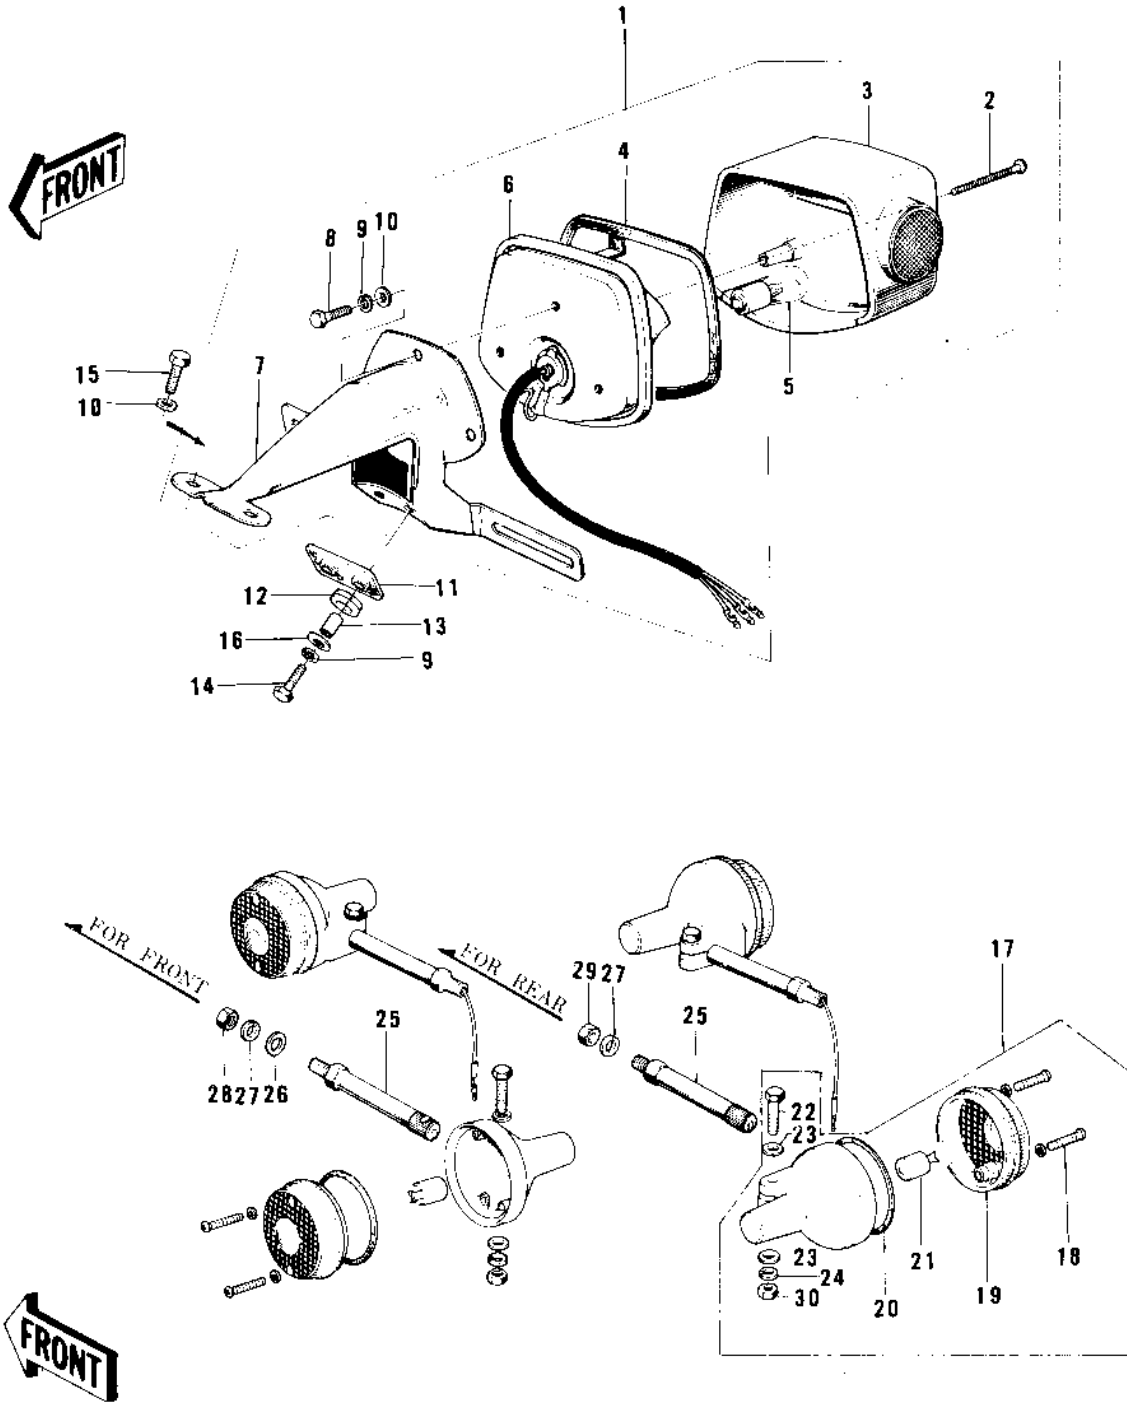

1974 MC1M PARTS DIAGRAM

TAILLIGHT/TURN SIGNALS