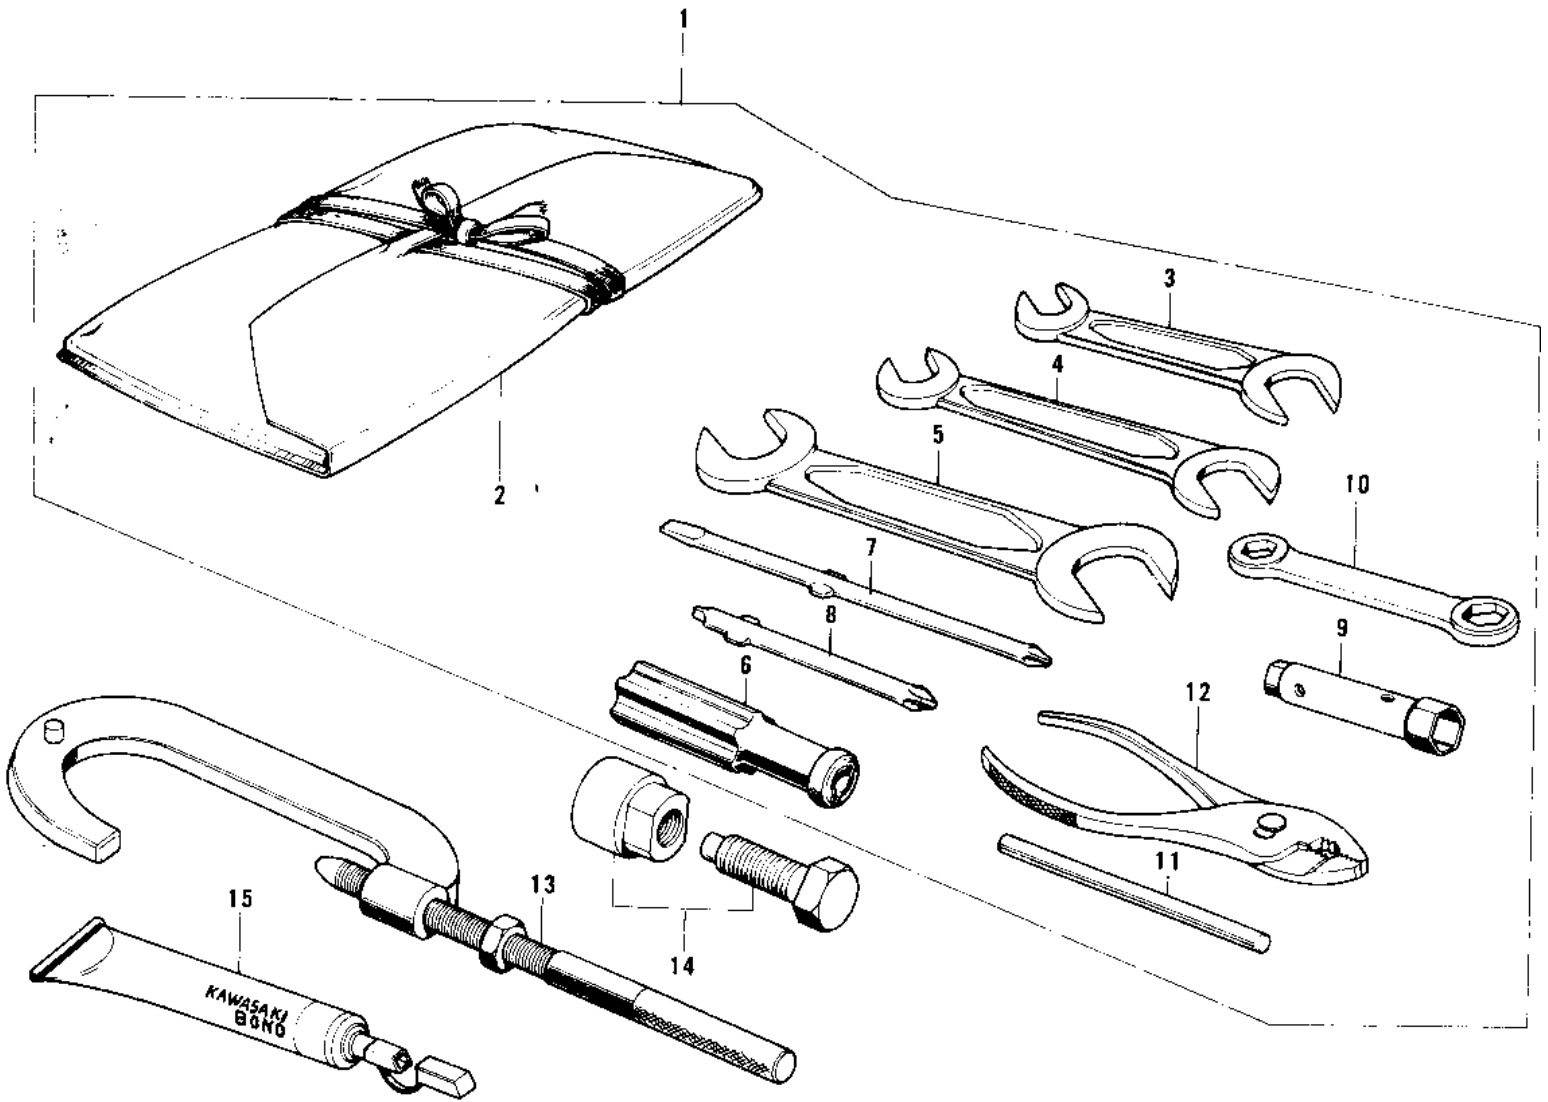

1973 Midi-Bike PARTS DIAGRAM

OWNER TOOLS/SPECIAL SERVICE TOOLS ('73-')

1973 Midi-Bike PARTS LIST

OWNER TOOLS/SPECIAL SERVICE TOOLS ('73-'

ITEM NAME	PART NUMBER	QUANTITY
-----------	-------------	----------