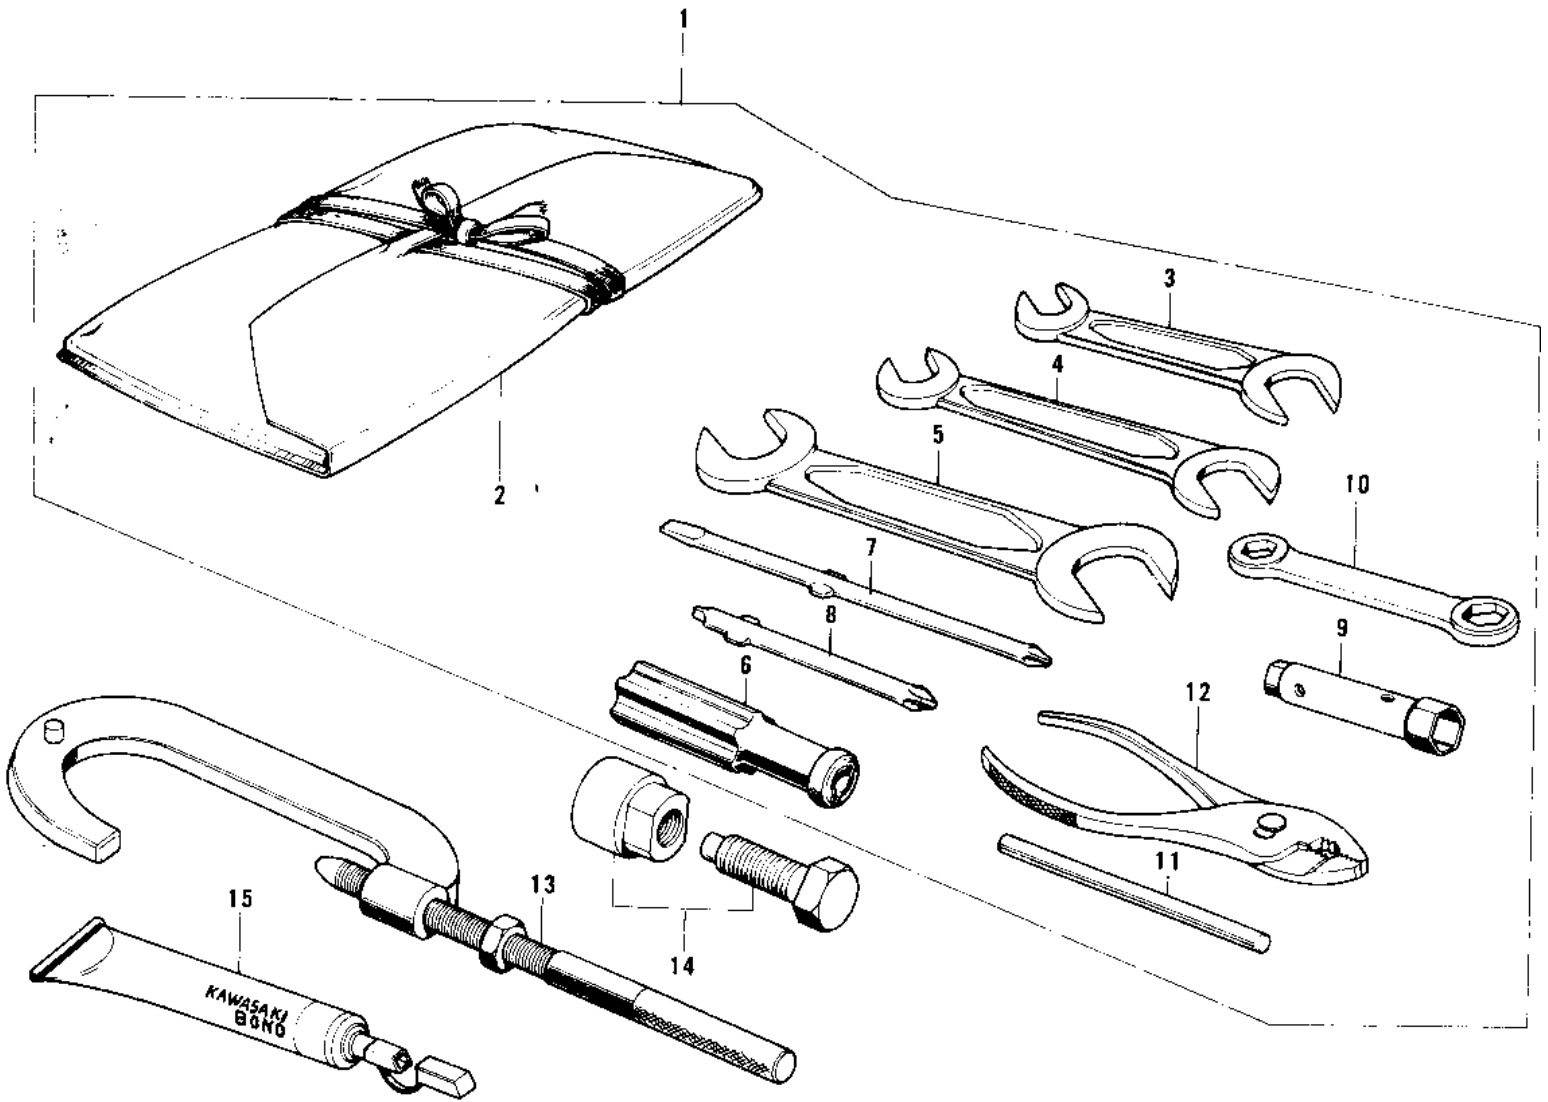

1975 MC1M-A PARTS DIAGRAM

OWNER TOOLS/SPECIAL SERVICE TOOLS ('73-')

1975 MC1M-A PARTS LIST

OWNER TOOLS/SPECIAL SERVICE TOOLS ('73-')

ITEM NAME	PART NUMBER	QUANTITY
UNAVAILABLE IN PRICE BOOK (Ref # 1)	56007-031	
BAG,TOOL (Ref # 2)	56008-008	
WRENCH,OPEN,8X10 (Ref # 3)	92126-001	
WRENCH,OPEN END,12X13 (Ref # 4)	92126-002	
TOOL-WRENCH,OPEN END, (Ref # 5)	92110-1153	
92106-1001 (Canada) (Ref # 6)	92106-002	
TOOL-DRIVER (Ref # 7)	92107-1052	
SCREW DRIVER #3 PHLIP (Ref # 8)	92107-005	
WRENCH,BOX,17X21 (Ref # 9)	92110-012	
92110-1022 (Canada) (Ref # 10)	92108-009	
92111-005 (Canada) (Ref # 11)	92111-007	
92112-003 (Canada) (Ref # 12)	92112-005	
57001-1243 (Canada) (Ref # 13)	56019-040	
57001-252 (Canada) (Ref # 14)	56019-033	
LIQUID GASKET (Ref # 15)	92104-002	