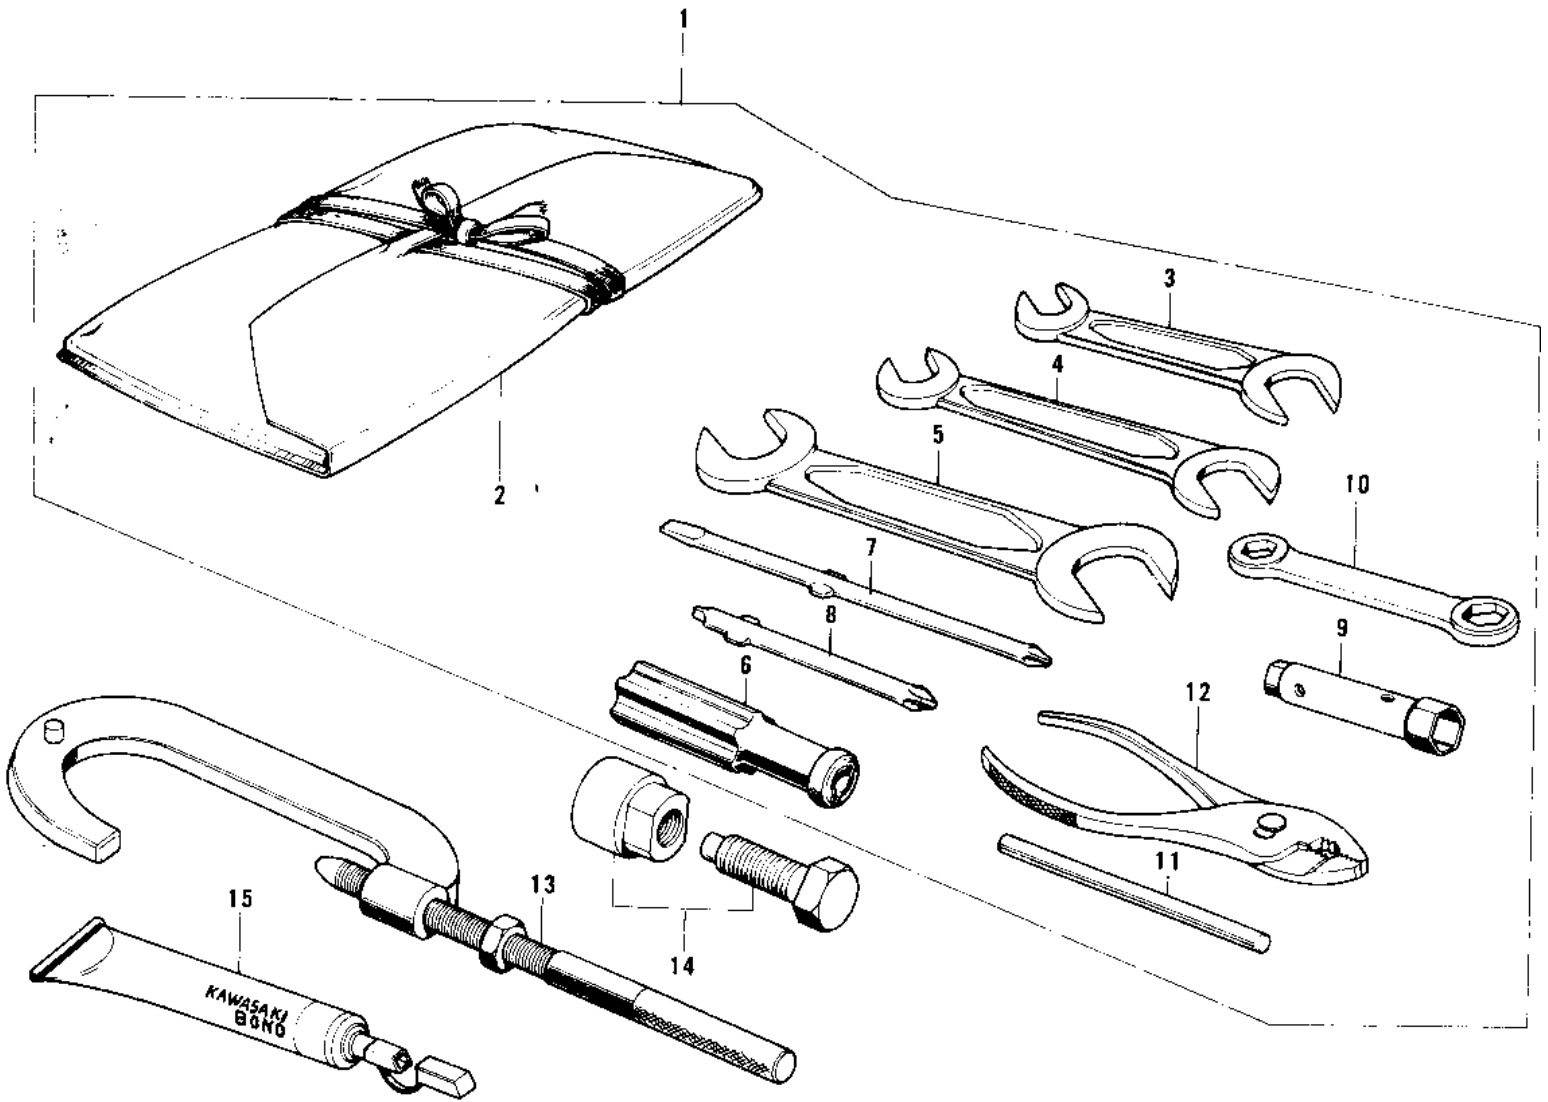

# 1974 MC1M PARTS DIAGRAM

OWNER TOOLS/SPECIAL SERVICE TOOLS ('73-')

## 1974 MC1M PARTS LIST

OWNER TOOLS/SPECIAL SERVICE TOOLS ('73-')

ITEM NAME	PART NUMBER	QUANTITY
UNAVAILABLE IN PRICE BOOK (Ref # 1)	56007-031	
BAG,TOOL (Ref # 2)	56008-008	
WRENCH,OPEN,8X10 (Ref # 3)	92126-001	
WRENCH,OPEN END,12X13 (Ref # 4)	92126-002	
TOOL-WRENCH,OPEN END, (Ref # 5)	92110-1153	
92106-1001 (Canada) (Ref # 6)	92106-002	
TOOL-DRIVER (Ref # 7)	92107-1052	
SCREW DRIVER #3 PHLIP (Ref # 8)	92107-005	
WRENCH,BOX,17X21 (Ref # 9)	92110-012	
92110-1022 (Canada) (Ref # 10)	92108-009	
92111-005 (Canada) (Ref # 11)	92111-007	
92112-003 (Canada) (Ref # 12)	92112-005	
57001-1243 (Canada) (Ref # 13)	56019-040	
57001-252 (Canada) (Ref # 14)	56019-033	
LIQUID GASKET (Ref # 15)	92104-002	