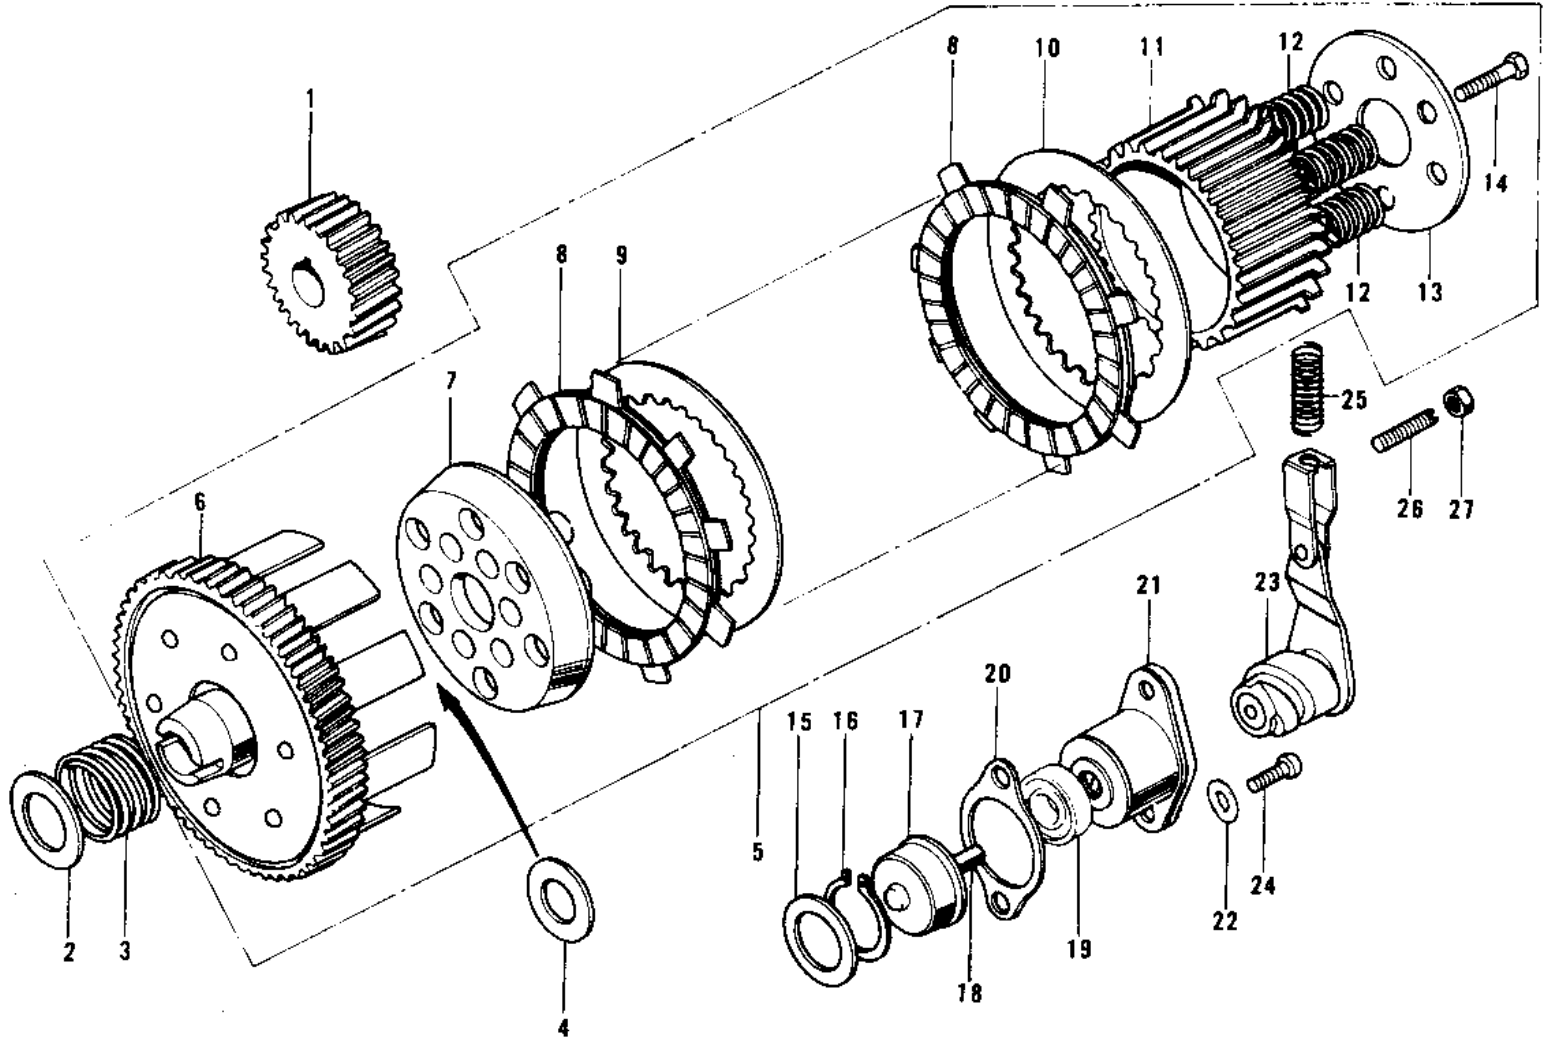

# 1975 MC1M-A PARTS DIAGRAM

CLUTCH (74-'75 MC1M/MC1M-A)

# 1975 MC1M-A PARTS LIST

CLUTCH ('74-'75 MC1M/MC1M-A)

ITEM NAME	PART NUMBER	QUANTITY
PINION,PRIMARY (Ref # 1)	13121-032	
WASHER PLAIN (Ref # 2)	92022-057	
SPRING CLUTCH DAMPER (Ref # 3)	92081-015	
WASHER THRUST CLUTCH (Ref # 4)	92022-054	
CLUTCH-ASSY (Ref # 5)	13081-028	
HOUSING CLUTCH (Ref # 6)	13095-022	
WHEEL,CLUTCH (Ref # 7)	13086-1002	
PLATE-FRICTION (Ref # 8)	13088-1103	
PLATE-CLUTCH,STEEL (Ref # 9)	13089-1009	
PLATE CLUTCH OUTER (Ref # 10)	13090-004	
HUB,CLUTCH (Ref # 11)	13087-1011	
SPRING CLUTCH (Ref # 12)	92081-012	
HOLDER,CLUTCH SPRING (Ref # 13)	13091-1115	
BOLT-UPSET (Ref # 14)	112G0516	
WASHER THRUST (Ref # 15)	92022-053	
CIRCLIP 16MM (Ref # 16)	480J1600	
PUSHER CLUTCH SPRING (Ref # 17)	13113-003	
PIN,DOWEL,7X14 (Ref # 18)	610A0714	
OIL SEAL (Ref # 19)	92050-071	
GASKET,CLUTCH RELEASE (Ref # 20)	11060-1197	
RELEASE-ASSY-CLUTCH (Ref # 21)	13231-1008	
WASHER PLAIN 6MM (Ref # 22)	410B0600	
RELEASE-ASSY-CLUTCH (Ref # 23)	13231-1008	
SCREW PAN HEAD 6X16 (Ref # 24)	220B0616	
SPRING-CLUTCH RELEASE (Ref # 25)	92081-096	
SCREW SLOTTED (Ref # 26)	291Z0625	
NUT 6MM (Ref # 27)	311B0600	