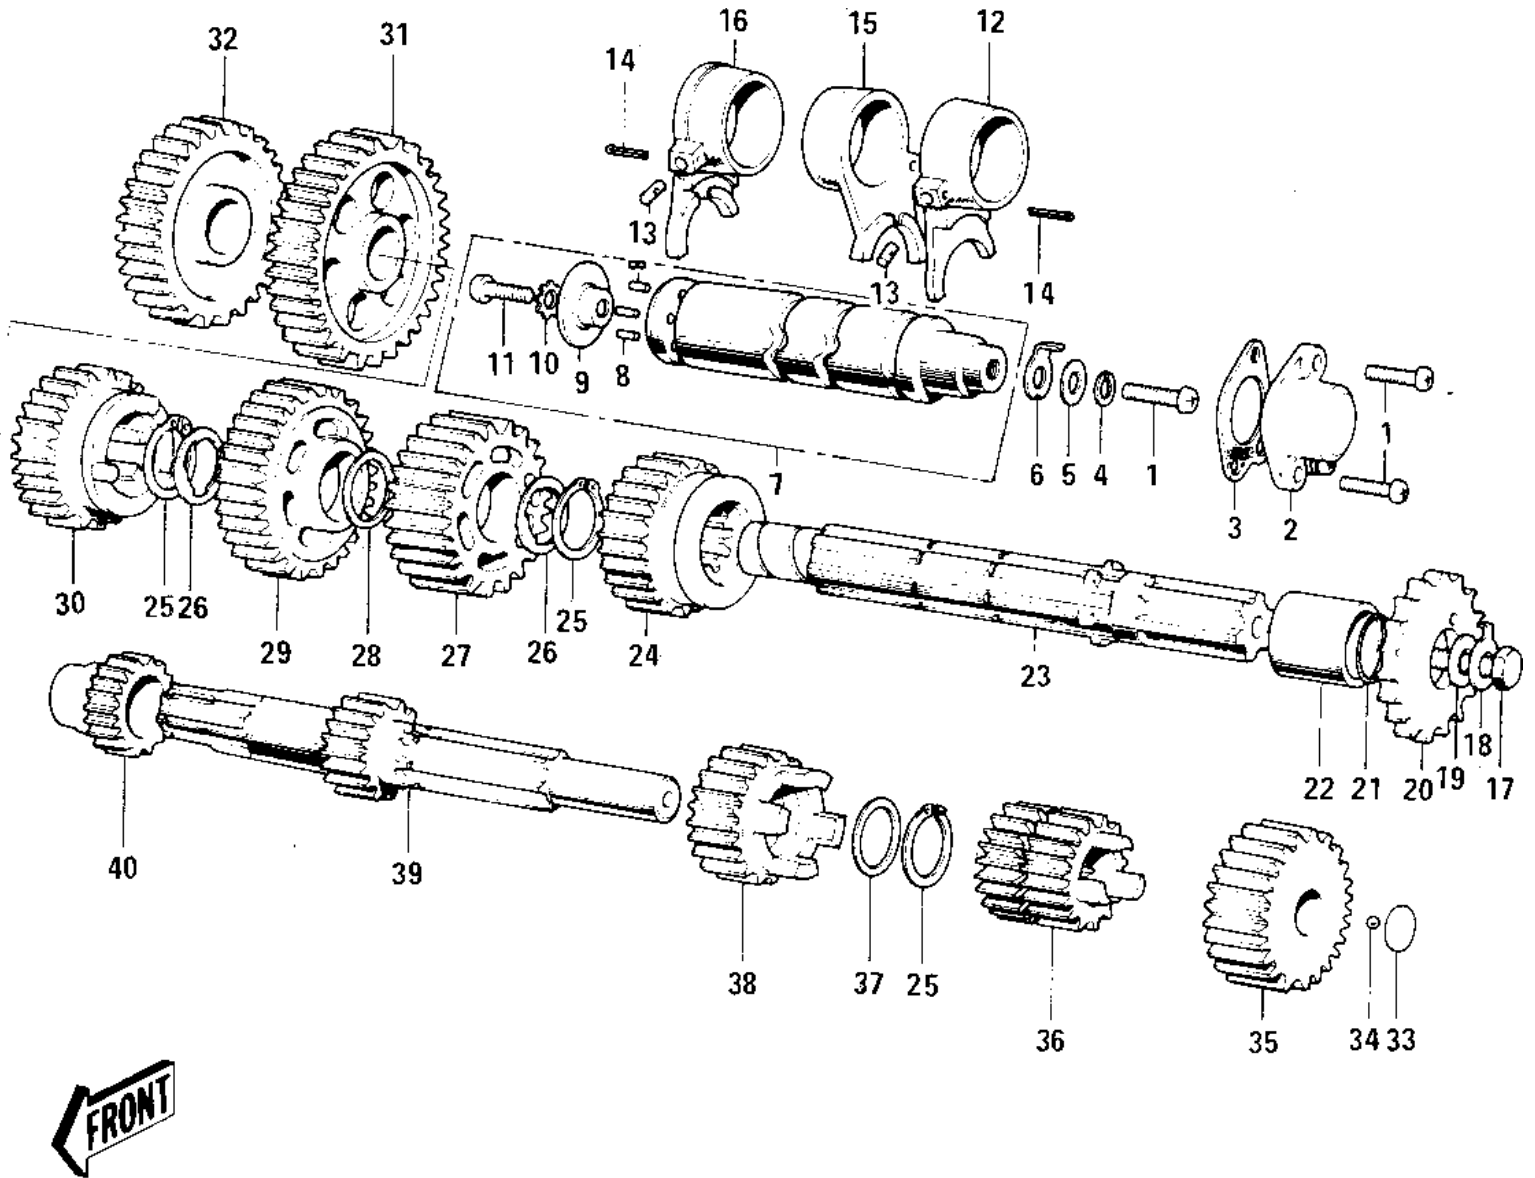

# 1975 MC1M-A PARTS DIAGRAM

TRANSMISSION/CHANGE DRUM ('74-'75 MC1M/M)

# 1975 MC1M-A PARTS LIST

## TRANSMISSION/CHANGE DRUM ('74-'75 MC1M/M)

ITEM NAME	PART NUMBER	QUANTITY
SCREW PAN HEAD 6X16 (Ref # 1)	220B0616	
SWITCH,NEUTRAL (Ref # 2)	13151-1001	
GASKET NEUTRAL SWITCH (Ref # 3)	13146-002	
WASHER SPRING 6MM (Ref # 4)	461F0600	
WASHER PLAIN 6MM (Ref # 5)	410B0600	
ROTOR,NEUTRAL INDICTR (Ref # 6)	21007-1003	
DRUM ASSY-GEAR CHANGE (Ref # 7)	13239-005	
PIN GEAR CHANGE DRUM (Ref # 8)	92042-014	
PLATE CHANGE DRUM PIN (Ref # 9)	13142-008	
WASHER LOCK 6MM (Ref # 10)	464H0600	
SCREW PAN HEAD 6X14 (Ref # 11)	220B0614	
FORK SELECTOR 3RD (Ref # 12)	13140-009	
PIN SELECT FORK GUIDE (Ref # 13)	92043-005	
PIN COTTER 3.0X20 (Ref # 14)	550D3020	
FORK SELECTOR 4TH-TOP (Ref # 15)	13140-017	
FORK SELECTOR LOW-2ND (Ref # 16)	13140-010	
BOLT-SMALL-UPSET,8X16 (Ref # 17)	115G0816	
WASHER,LOCK,8MM (Ref # 18)	92030-012	
WASHER,ENGINE SPRCKT (Ref # 19)	92022-266	
SPROCKET-OUTPUT,14T (Ref # 20)	13144-1058	
ENGINE SPROCKET,13T (Ref # 20)	13144-053	
ENGINE SPROCKET,1ST (Ref # 20)	13144-054	
"0" RING (Ref # 21)	92055-022	
COLLAR,ENG NPROCKET (Ref # 22)	92027-179	
SHAFT OUTPUT (Ref # 23)	13128-021	
TOP GEAR OUTPUT SHAFT (Ref # 24)	13137-012	
CIRCLIP (Ref # 25)	92033-014	
WASHER-LOCK (Ref # 26)	92024-030	
3RD GEAR OUTPUT SHAFT (Ref # 27)	13133-005	

## 1975 MC1M-A PARTS LIST

TRANSMISSION/CHANGE DRUM ('74-'75 MC1M/M)

ITEM NAME	PART NUMBER	QUANTITY
WASHER THRUST (Ref # 28)	92022-146	
2ND GEAR OUTPUT SHAFT (Ref # 29)	13131-008	
GEAR-TRANSMISSION SPU (Ref # 30)	13129-1708	
LOW GEAR OUTPUT SHAFT (Ref # 31)	13129-010	
IDLE GEAR (Ref # 32)	13073-004	
WASHER THRUST (Ref # 33)	92022-115	
BALL STEEL 7/32' (Ref # 34)	600A0700	
GEAR,INPUT TOP,24T (Ref # 35)	13129-1927	
2ND&3RD GEAR,DRIVE (Ref # 36)	13129-1052	
WASHER THRUST (Ref # 37)	92022-118	
4TH GEAR,DRIVE (Ref # 38)	13129-1053	
SHAFT,DRIVE (Ref # 39)	13127-032	
PINION KICKSTARTER (Ref # 40)	13075-004	