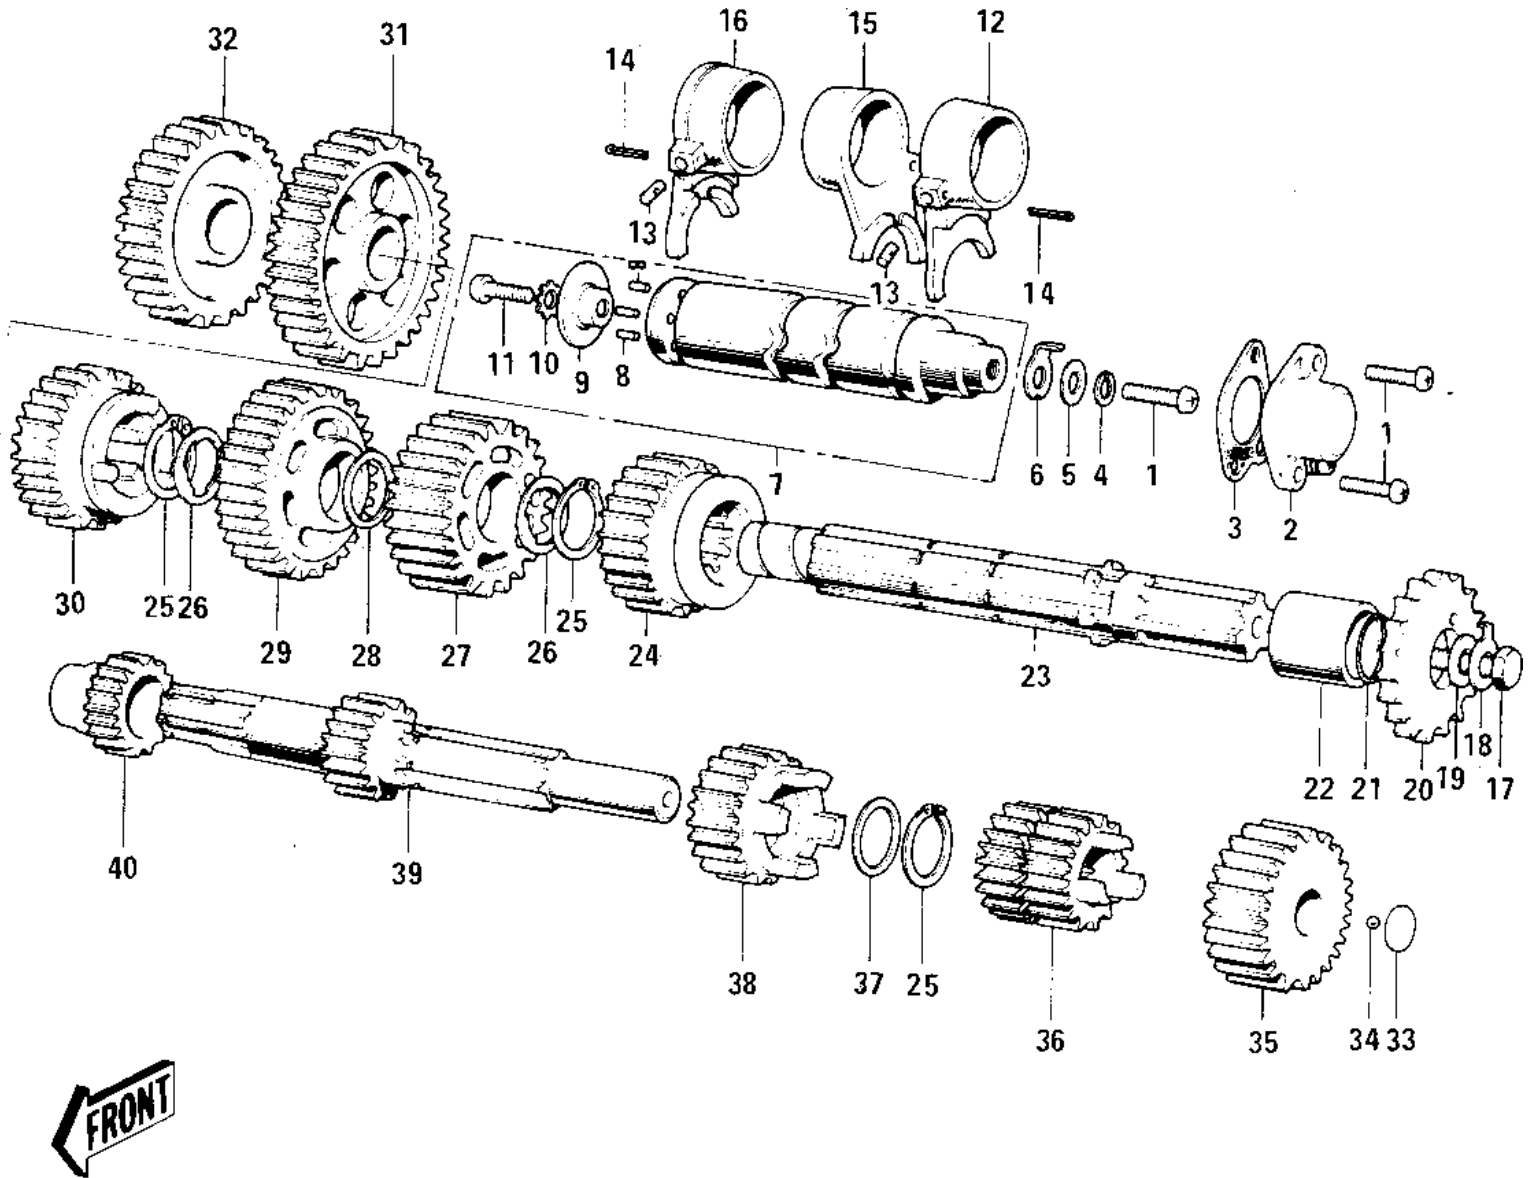

# 1974 MC1M PARTS DIAGRAM

TRANSMISSION/CHANGE DRUM ('74-'75 MC1M/M)

# 1974 MC1M PARTS LIST

## TRANSMISSION/CHANGE DRUM ('74-'75 MC1M/M)

ITEM NAME	PART NUMBER	QUANTITY
SCREW PAN HEAD 6X16 (Ref # 1)	220B0616	
SWITCH,NEUTRAL (Ref # 2)	13151-1001	
GASKET NEUTRAL SWITCH (Ref # 3)	13146-002	
WASHER SPRING 6MM (Ref # 4)	461F0600	
WASHER PLAIN 6MM (Ref # 5)	410B0600	
ROTOR,NEUTRAL INDICTR (Ref # 6)	21007-1003	
DRUM ASSY-GEAR CHANGE (Ref # 7)	13239-005	
PIN GEAR CHANGE DRUM (Ref # 8)	92042-014	
PLATE CHANGE DRUM PIN (Ref # 9)	13142-008	
WASHER LOCK 6MM (Ref # 10)	464H0600	
SCREW PAN HEAD 6X14 (Ref # 11)	220B0614	
FORK SELECTOR 3RD (Ref # 12)	13140-009	
PIN SELECT FORK GUIDE (Ref # 13)	92043-005	
PIN COTTER 3.0X20 (Ref # 14)	550D3020	
FORK SELECTOR 4TH-TOP (Ref # 15)	13140-017	
FORK SELECTOR LOW-2ND (Ref # 16)	13140-010	
BOLT-SMALL-UPSET,8X16 (Ref # 17)	115G0816	
WASHER,LOCK,8MM (Ref # 18)	92030-012	
WASHER,ENGINE SPRCKT (Ref # 19)	92022-266	
SPROCKET-OUTPUT,14T (Ref # 20)	13144-1058	
ENGINE SPROCKET,13T (Ref # 20)	13144-053	
ENGINE SPROCKET,1ST (Ref # 20)	13144-054	
"0" RING (Ref # 21)	92055-022	
COLLAR,ENG NPROCKET (Ref # 22)	92027-179	
SHAFT OUTPUT (Ref # 23)	13128-021	
TOP GEAR OUTPUT SHAFT (Ref # 24)	13137-012	
CIRCLIP (Ref # 25)	92033-014	
WASHER-LOCK (Ref # 26)	92024-030	
3RD GEAR OUTPUT SHAFT (Ref # 27)	13133-005	

## 1974 MC1M PARTS LIST

TRANSMISSION/CHANGE DRUM ('74-'75 MC1M/M)

ITEM NAME	PART NUMBER	QUANTITY
WASHER THRUST (Ref # 28)	92022-146	
2ND GEAR OUTPUT SHAFT (Ref # 29)	13131-008	
GEAR-TRANSMISSION SPU (Ref # 30)	13129-1708	
LOW GEAR OUTPUT SHAFT (Ref # 31)	13129-010	
IDLE GEAR (Ref # 32)	13073-004	
WASHER THRUST (Ref # 33)	92022-115	
BALL STEEL 7/32' (Ref # 34)	600A0700	
GEAR,INPUT TOP,24T (Ref # 35)	13129-1927	
2ND&3RD GEAR,DRIVE (Ref # 36)	13129-1052	
WASHER THRUST (Ref # 37)	92022-118	
4TH GEAR,DRIVE (Ref # 38)	13129-1053	
SHAFT,DRIVE (Ref # 39)	13127-032	
PINION KICKSTARTER (Ref # 40)	13075-004	