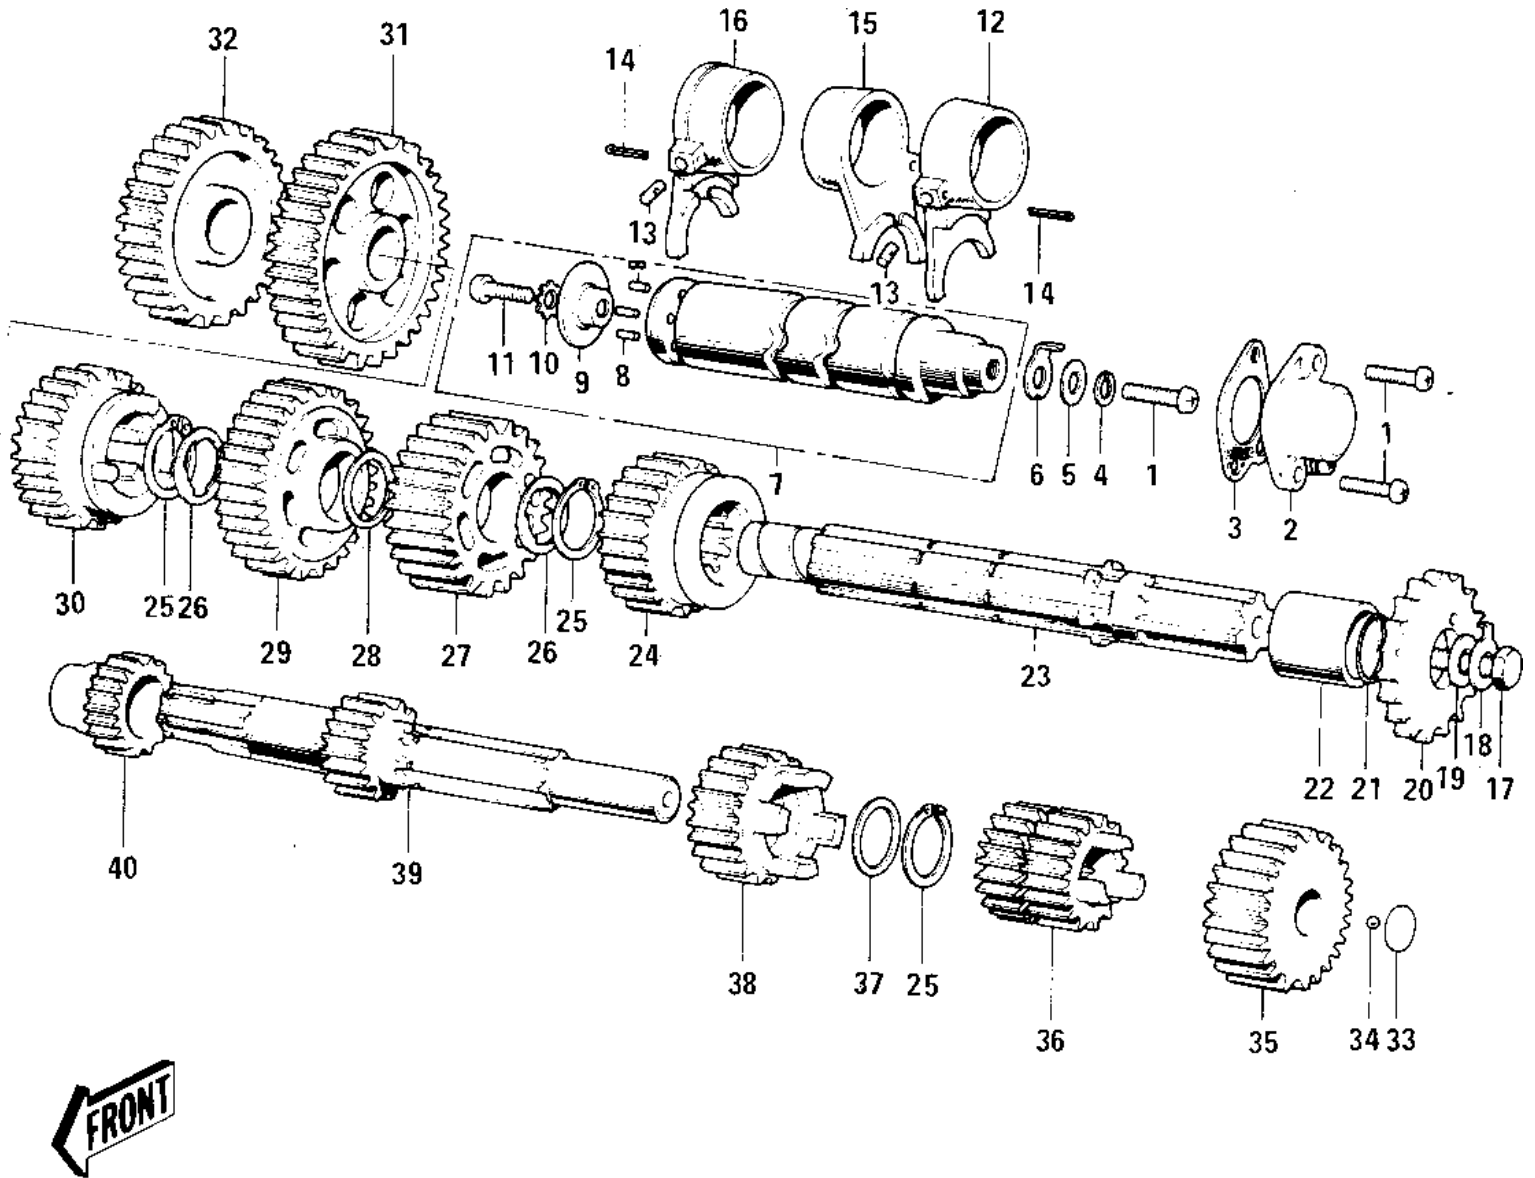

1974 MC1M PARTS DIAGRAM

TRANSMISSION/CHANGE DRUM ('74-'75 MC1M/M)

1974 MC1M PARTS LIST

TRANSMISSION/CHANGE DRUM ('74-'75 MC1M/M)

ITEM NAME	PART NUMBER	QUANTITY
SCREW PAN HEAD 6X16 (Ref # 1)	220B0616	
SWITCH,NEUTRAL (Ref # 2)	13151-1001	
GASKET NEUTRAL SWITCH (Ref # 3)	13146-002	
WASHER SPRING 6MM (Ref # 4)	461F0600	
WASHER PLAIN 6MM (Ref # 5)	410B0600	
ROTOR,NEUTRAL INDICTR (Ref # 6)	21007-1003	
DRUM ASSY-GEAR CHANGE (Ref # 7)	13239-005	
PIN GEAR CHANGE DRUM (Ref # 8)	92042-014	
PLATE CHANGE DRUM PIN (Ref # 9)	13142-008	
WASHER LOCK 6MM (Ref # 10)	464H0600	
SCREW PAN HEAD 6X14 (Ref # 11)	220B0614	
FORK SELECTOR 3RD (Ref # 12)	13140-009	
PIN SELECT FORK GUIDE (Ref # 13)	92043-005	
PIN COTTER 3.0X20 (Ref # 14)	550D3020	
FORK SELECTOR 4TH-TOP (Ref # 15)	13140-017	
FORK SELECTOR LOW-2ND (Ref # 16)	13140-010	
BOLT-SMALL-UPSET,8X16 (Ref # 17)	115G0816	
WASHER,LOCK,8MM (Ref # 18)	92030-012	
WASHER,ENGINE SPRCKT (Ref # 19)	92022-266	
SPROCKET-OUTPUT,14T (Ref # 20)	13144-1058	
ENGINE SPROCKET,13T (Ref # 20)	13144-053	
ENGINE SPROCKET,1ST (Ref # 20)	13144-054	
"0" RING (Ref # 21)	92055-022	
COLLAR,ENG NPROCKET (Ref # 22)	92027-179	
SHAFT OUTPUT (Ref # 23)	13128-021	
TOP GEAR OUTPUT SHAFT (Ref # 24)	13137-012	
CIRCLIP (Ref # 25)	92033-014	
WASHER-LOCK (Ref # 26)	92024-030	
3RD GEAR OUTPUT SHAFT (Ref # 27)	13133-005	

1974 MC1M PARTS LIST

TRANSMISSION/CHANGE DRUM ('74-'75 MC1M/M)

ITEM NAME	PART NUMBER	QUANTITY
WASHER THRUST (Ref # 28)	92022-146	
2ND GEAR OUTPUT SHAFT (Ref # 29)	13131-008	
GEAR-TRANSMISSION SPU (Ref # 30)	13129-1708	
LOW GEAR OUTPUT SHAFT (Ref # 31)	13129-010	
IDLE GEAR (Ref # 32)	13073-004	
WASHER THRUST (Ref # 33)	92022-115	
BALL STEEL 7/32' (Ref # 34)	600A0700	
GEAR,INPUT TOP,24T (Ref # 35)	13129-1927	
2ND&3RD GEAR,DRIVE (Ref # 36)	13129-1052	
WASHER THRUST (Ref # 37)	92022-118	
4TH GEAR,DRIVE (Ref # 38)	13129-1053	
SHAFT,DRIVE (Ref # 39)	13127-032	
PINION KICKSTARTER (Ref # 40)	13075-004	