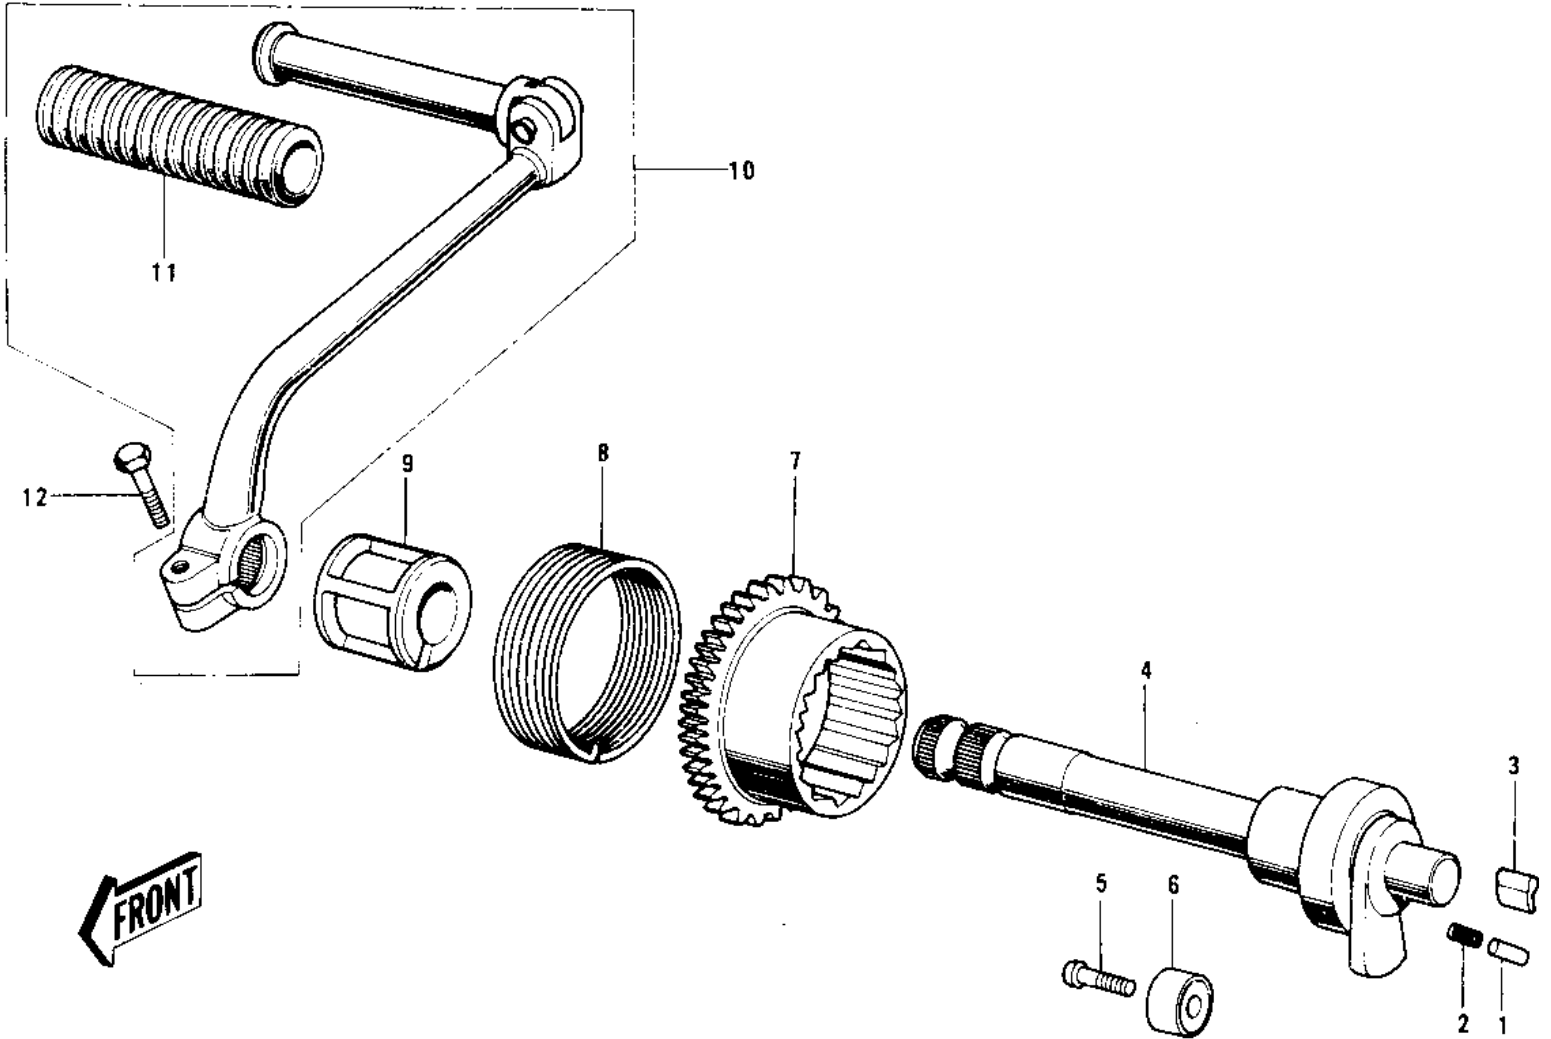

1975 MC1M-A PARTS DIAGRAM

KICKSTARTER MECHANISM ('74-'75 MC1M/MC1M)

1975 MC1M-A PARTS LIST

KICKSTARTER MECHANISM ('74-'75 MC1M/MC1M)

ITEM NAME	PART NUMBER	QUANTITY
P/N,KICKSTARTER PAWL (Ref # 1)	92043-013	
SPRING KICK PAWL (Ref # 2)	92081-014	
PAWL, KICKSTARTER (Ref # 3)	13069-005	
SHAFT, KICKSTARTER (Ref # 4)	13068-007	
SCREW CNTSNK HD 6X20 (Ref # 5)	221B0620	
STOPPER KICKSTARTER (Ref # 6)	13072-003	
GEAR KICKSTARTER (Ref # 7)	13068-007	
SPRING KICKSTARTER (Ref # 8)	92083-004	
GUIDE KICK SPRING (Ref # 9)	13070-003	
PEDAL, KICKSTARTER (Ref # 10)	13064-007	
RUBBER KICK PEDAL (Ref # 11)	13063-002	
BOLT-SMALL-UPSET 8X25 (Ref # 12)	115G0825	