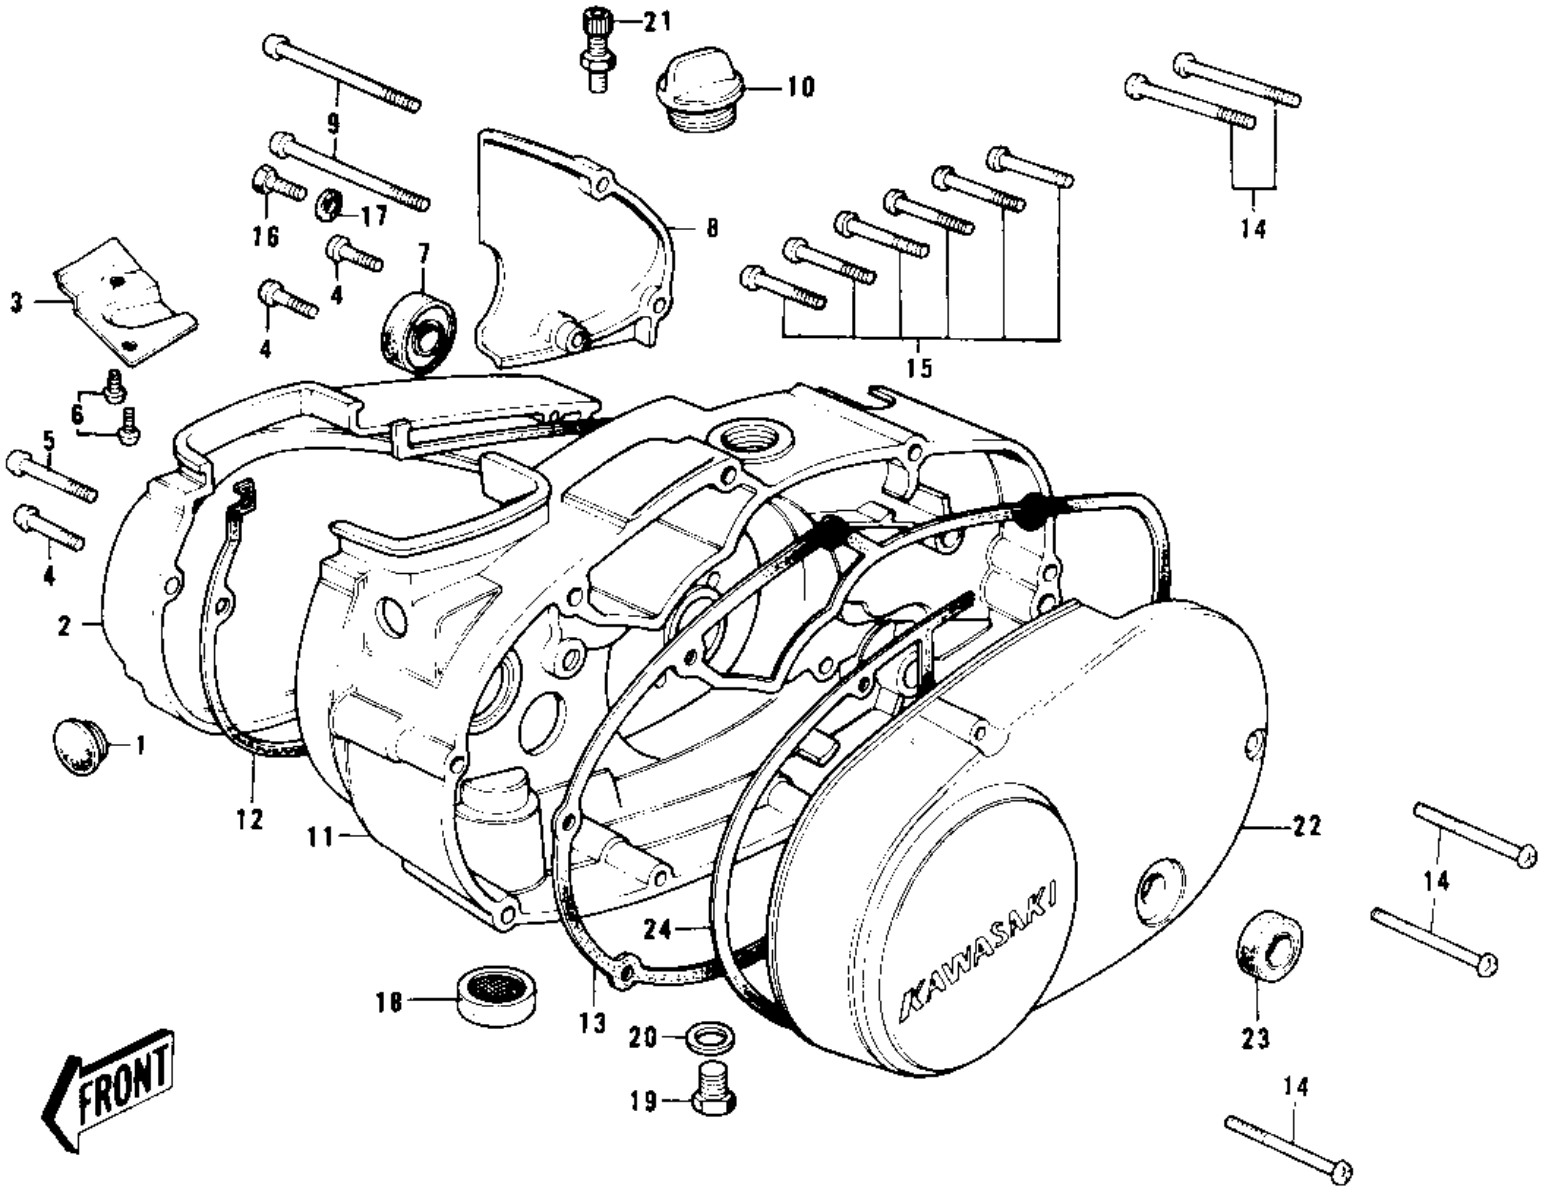

# 1974 MC1-A PARTS DIAGRAM

ENGINE COVERS (74-75 MC1M/MC1M-A)

# 1974 MC1-A PARTS LIST

## ENGINE COVERS ('74-'75 MC1M/MC1M-A)

ITEM NAME	PART NUMBER	QUANTITY
CAP CARB MOUNT HOLE (Ref # 1)	14039-001	1
COVER,CARB.L.SILVER (Ref # 2)	14030-053-75	1
COVER,CARB BARREL (Ref # 2)	14030-1005	1
COVER,CLUTCH CABLE (Ref # 3)	14025-1137	1
SCREW PAN HEAD 6X20 (Ref # 4)	220B0620	3
SCREW PAN HEAD 6X35 (Ref # 5)	220B0635	1
SCREW PAN HEAD 6X12 (Ref # 6)	220B0612	2
OIL SEAL TB14257 (Ref # 7)	653B142507	1
COVER,OIL PUMP,L.SILV (Ref # 8)	14030-050-75	1
COVER,OIL PUMP,BUFF (Ref # 8)	14030-050-80	1
SCREW PAN HEAD 6X75 (Ref # 9)	220B0675	2
FILLER,OIL (Ref # 10)	16115-018	1
COVER-CLUTCH,SILVER (Ref # 11)	14032-1025	1
COVER,R.H,ENG,BARREL (Ref # 11)	14032-1017	1
GASKET,CARBURETOR COV (Ref # 12)	11060-1201	1
GASKET,CLUTCH COVER (Ref # 13)	11060-1198	1
SCREW PAN HEAD 6X45 (Ref # 14)	220B0645	5
SCREW PAN HEAD 6X30 (Ref # 15)	220B0630	6
BOLT,HEX HEAD,6X14 (Ref # 16)	92001-121	1
WASHER OIL PUMP BANJO (Ref # 17)	92022-077	1
DRAIN,FUEL (Ref # 18)	16116-006	1
PLUG OIL DRAIN (Ref # 19)	92067-001	1
GASKET CHECK VALVE (Ref # 20)	92065-058	1
ADJUSTER,CABLE (Ref # 21)	16002-012	1
COVER,L.H ENG,SILVER (Ref # 22)	14031-078-75	1
COVER,L.H ENG.BUFF (Ref # 22)	14031-078-80	1
OIL SEAL SB12205 (Ref # 23)	92049-004	1
GASKET,GENERATOR COVE (Ref # 24)	11060-1202	1