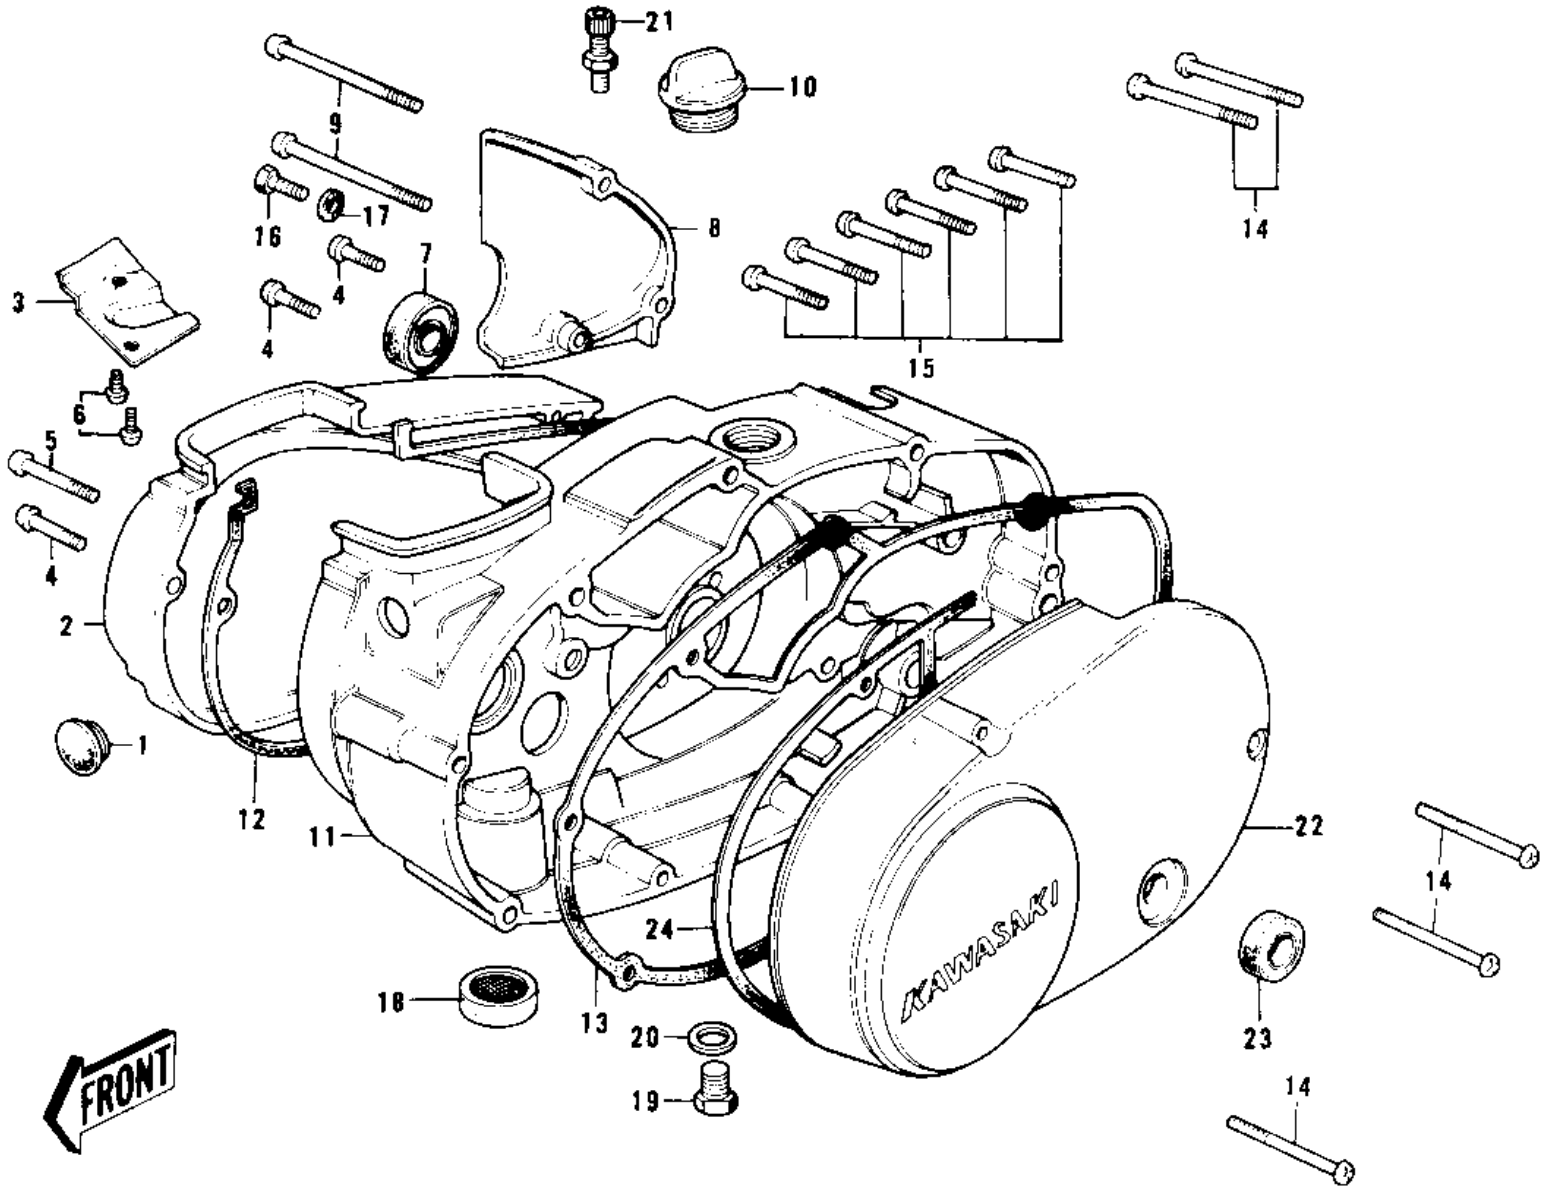

1975 MC1M-A PARTS DIAGRAM

ENGINE COVERS (74-75 MC1M/MC1M-A)

1975 MC1M-A PARTS LIST

ENGINE COVERS ('74-'75 MC1M/MC1M-A)

ITEM NAME	PART NUMBER	QUANTITY
CAP CARB MOUNT HOLE (Ref # 1)	14039-001	
COVER,CARB.L.SILVER (Ref # 2)	14030-053-75	
COVER,CARB BARREL (Ref # 2)	14030-1005	
COVER,CLUTCH CABLE (Ref # 3)	14025-1137	
SCREW PAN HEAD 6X20 (Ref # 4)	220B0620	
SCREW PAN HEAD 6X35 (Ref # 5)	220B0635	
SCREW PAN HEAD 6X12 (Ref # 6)	220B0612	
OIL SEAL TB14257 (Ref # 7)	653B142507	
COVER,OIL PUMP,L.SILV (Ref # 8)	14030-050-75	
COVER,OIL PUMP,BUFF (Ref # 8)	14030-050-80	
SCREW PAN HEAD 6X75 (Ref # 9)	220B0675	
FILLER,OIL (Ref # 10)	16115-018	
COVER-CLUTCH,SILVER (Ref # 11)	14032-1025	
COVER,R.H,ENG,BARREL (Ref # 11)	14032-1017	
GASKET,CARBURETOR COV (Ref # 12)	11060-1201	
GASKET,CLUTCH COVER (Ref # 13)	11060-1198	
SCREW PAN HEAD 6X45 (Ref # 14)	220B0645	
SCREW PAN HEAD 6X30 (Ref # 15)	220B0630	
BOLT,HEX HEAD,6X14 (Ref # 16)	92001-121	
WASHER OIL PUMP BANJO (Ref # 17)	92022-077	
DRAIN,FUEL (Ref # 18)	16116-006	
PLUG OIL DRAIN (Ref # 19)	92067-001	
GASKET CHECK VALVE (Ref # 20)	92065-058	
ADJUSTER,CABLE (Ref # 21)	16002-012	
COVER,L.H ENG,SILVER (Ref # 22)	14031-078-75	
COVER,L.H ENG.BUFF (Ref # 22)	14031-078-80	
OIL SEAL SB12205 (Ref # 23)	92049-004	
GASKET,GENERATOR COVE (Ref # 24)	11060-1202	