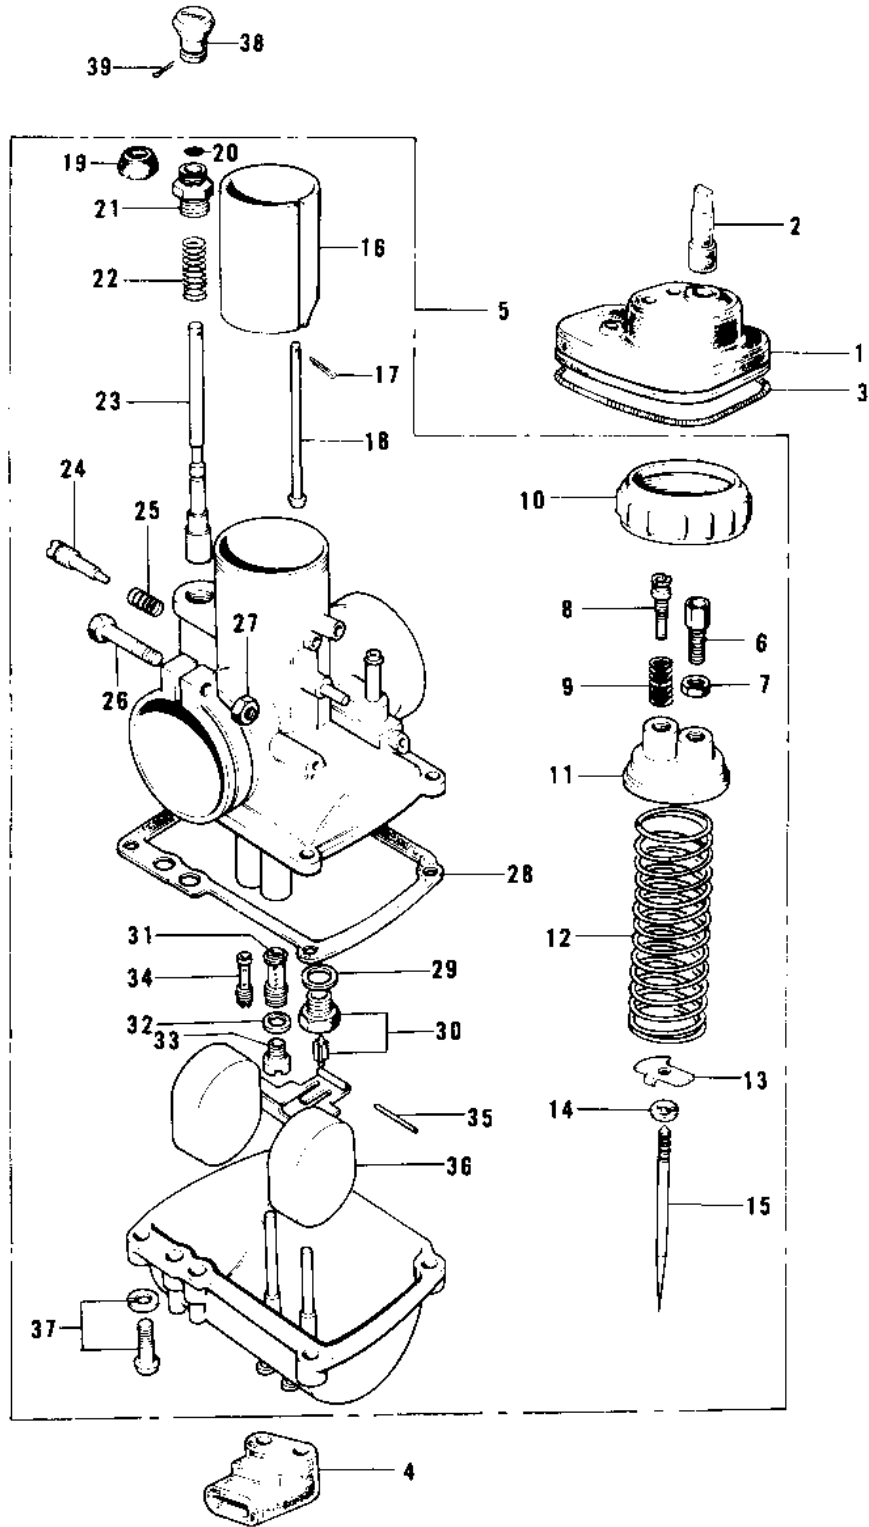

1975 MC1M-A PARTS DIAGRAM

CARBURETOR ('74-'75 MC1M/MC1M-A)

1975 MC1M-A PARTS LIST

CARBURETOR ('74-'75 MC1M/MC1M-A)

ITEM NAME	PART NUMBER	QUANTITY
CAP,CARBURETOR (Ref # 1)	14038-035	
PLUG,CARBURETOR CAP (Ref # 2)	16147-001	
SPRING COIL (Ref # 3)	92081-047	
GROMMET,OVER FLOW (Ref # 4)	16136-007	
CARBURETOR ASSY (Ref # 5)	16001-251	
CABLE ADJUSTER (Ref # 6)	16002-002	
NUT CABLE ADJUST LOCK (Ref # 7)	16003-004	
SCREW,THROTTLE STOP (Ref # 8)	16021-002	
SPRING THR STOP SCREW (Ref # 9)	16022-005	
CAP MIXING CHAMBER (Ref # 10)	16004-010	
TOP MIXING CHAMBER (Ref # 11)	16005-005	
SPRING THROTTLE VALVE (Ref # 12)	16006-013	
SPRING SEAT,THRTL TL (Ref # 13)	16007-020	
CIRCLIP (Ref # 14)	16008-010	
JET NEEDLE 4EJ7 (Ref # 15)	16009-059	
VALVE,THROTTLE CA2.0 (Ref # 16)	16025-057	
PIN COTTER 1.2X10 (Ref # 17)	550D1210	
ROD,THROTTLE VLV STP (Ref # 18)	16024-012	
CAP,STARTER PLUNGER (Ref # 19)	16036-012	
CIRCLIP (Ref # 20)	92037-1077	
CAP,STARTER PLUNGER (Ref # 21)	16012-021	
SPRING,STARTER PLUNGR (Ref # 22)	16013-010	
PLUNGER,STARTER (Ref # 23)	16016-012	
SCREW PILOT AIR ADJST (Ref # 24)	16014-002	
SPRING-THR STOP SCREW (Ref # 25)	16022-007	
SCREW CLAMP (Ref # 26)	16010-004	
NUT 6MM (Ref # 27)	311B0600	
GASKET,FLOAT CHAMBER (Ref # 28)	16019-021	
WASHER VALVE SEAT (Ref # 29)	16029-002	

1975 MC1M-A PARTS LIST

CARBURETOR ('74-'75 MC1M/MC1M-A)

ITEM NAME	PART NUMBER	QUANTITY
FLOAT VALVE ASSY (Ref # 30)	16030-001	
NEEDLE JET O-Z (Ref # 31)	16017-068	
WASHER MAIN JET (Ref # 32)	16034-001	
MAIN JET NO 75R (Ref # 33)	92063-109	
MAIN JET,#70R (Ref # 33)	92063-1012	
MAIN JET NO 72.5R (Ref # 33)	92063-108	
MAIN JET,#77.5R (Ref # 33)	92063-1032	
MAIN JET, #A80 (Ref # 33)	92063-1030	
PILOT JET #17.5 ISO (Ref # 34)	92064-020	
FLOAT PIN (Ref # 35)	16032-003	
FLOAT (Ref # 36)	16031-015	
SCREW-FLOAT CHAMBER (Ref # 37)	16033-012	
KNOB,CARBURETOR (Ref # 38)	92077-022	
PIN COTTER 1.6X15 (Ref # 39)	550D1615	