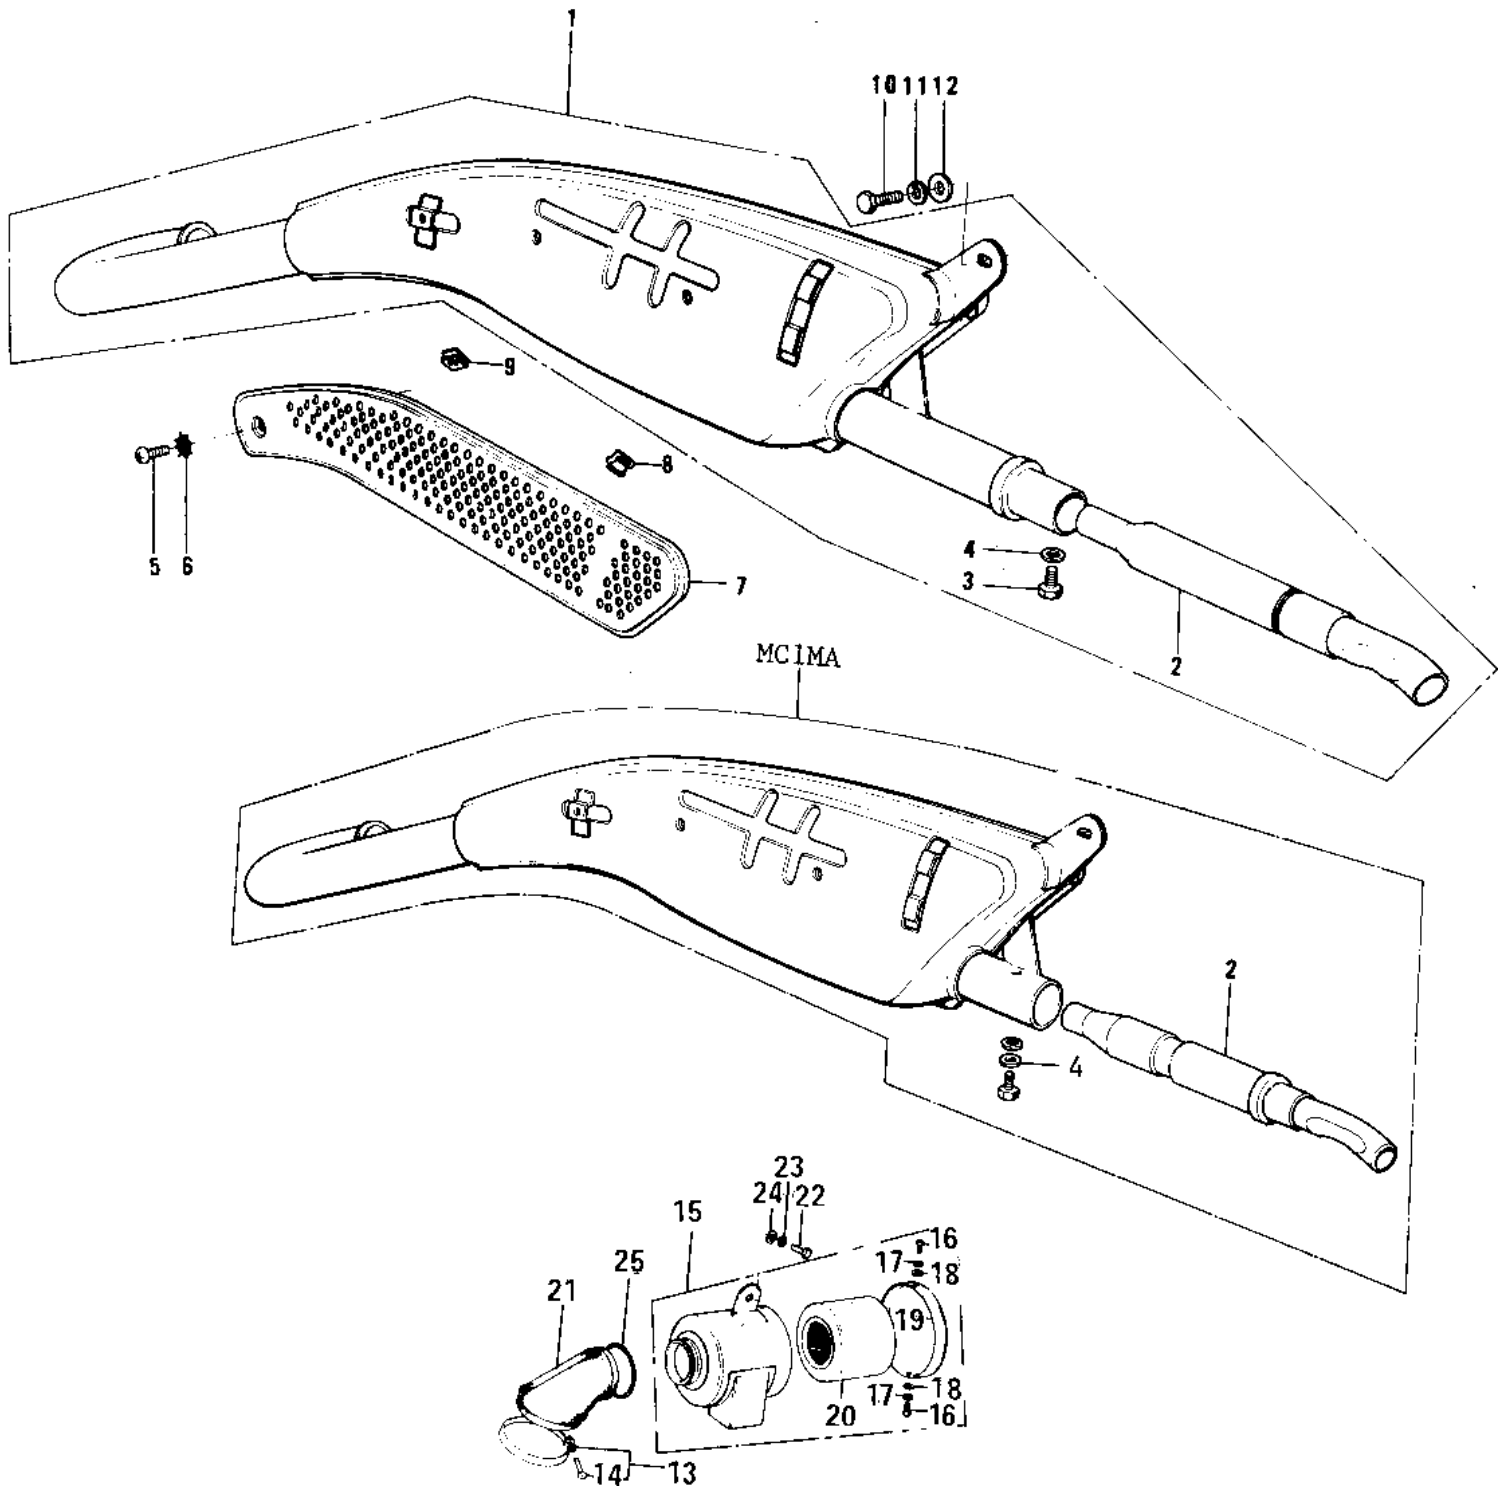

1974 MC1-A PARTS DIAGRAM

AIR CLEANER/MUFFLER ('74-'75 MC1M/MC1M-A)

1974 MC1-A PARTS LIST

AIR CLEANER/MUFFLER ('74-'75 MC1M/MC1M-A)

ITEM NAME	PART NUMBER	QUANTITY
MUFFLER ASSY,F.BLACK (Ref # 1)	18001-167-21	1
MUFFLER ASSY,F.BLACK (Ref # 1)	18001-167-21	1
BAFFLE TUBE (Ref # 2)	18033-083	1
BAFFLE TUBE (Ref # 2)	18033-088	1
BOLT,6X10 (Ref # 3)	112G0610	1
WASHER-PLAIN (Ref # 4)	92022-183	1
WASHER PLAIN 6MM (Ref # 4)	410B0600	2
SCREW PAN HEAD 6X12 (Ref # 5)	220E0612	1
WASHER LOCK 6MM (Ref # 6)	463H0600	1
COVER,MUFFLER (Ref # 7)	18064-018	1
INSULATOR (Ref # 8)	18065-007	2
INSULATOR-HEAT (Ref # 9)	18065-009	1
BOLT-SMALL-UPSET,8X16 (Ref # 10)	115G0816	2
WASHER SPRING 8MM (Ref # 11)	461F0800	2
WASHER PLAIN 8MM (Ref # 12)	411B0800	2
CLAMP-AIR CLEANER (Ref # 13)	92037-068	1
SCREW PAN HEAD 6X35 (Ref # 14)	220B0635	1
AIR CLEANER ASY,BLACK (Ref # 15)	11010-068-10	1
SCREW PAN HEAD 5X8 (Ref # 16)	220B0508	2
WASHER SPRING 5MM (Ref # 17)	461F0500	2
WASHER PLAIN 5MM (Ref # 18)	411B0500	2
CAP,AIR CLEANER (Ref # 19)	11012-041	1
ELEMENT,AIR,CLNR (Ref # 20)	11013-044	1
CONNECTOR,AIR CLEANER (Ref # 21)	11026-009	1
SCREW PAN HEAD 6X12 (Ref # 22)	220B0612	1
WASHER SPRING 6MM (Ref # 23)	461F0600	1
WASHER PLAIN 6MM (Ref # 24)	410B0600	1
SPRING COIL (Ref # 25)	92081-047	1