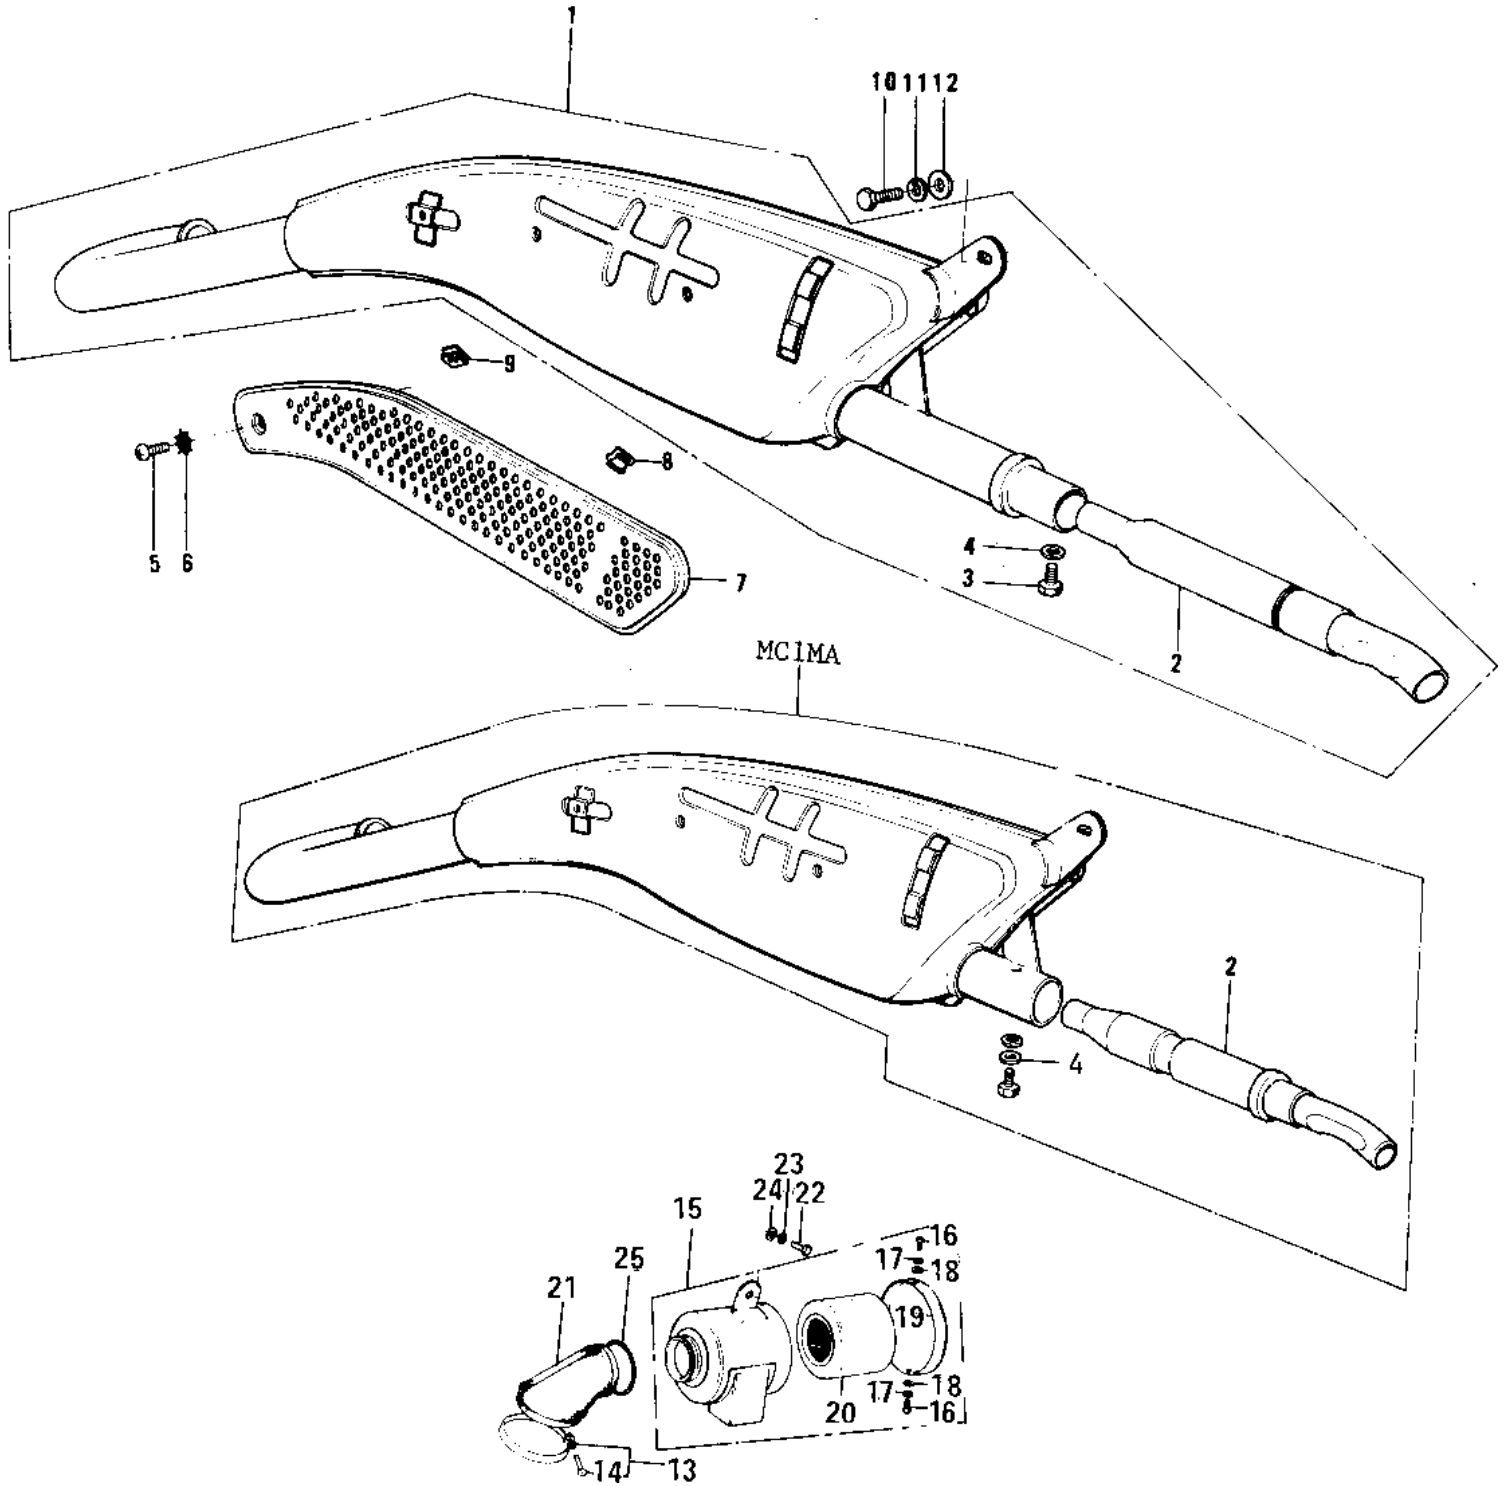

1975 MC1M-A PARTS DIAGRAM

AIR CLEANER/MUFFLER ('74-'75 MC1M/MC1M-A)

1975 MC1M-A PARTS LIST

AIR CLEANER/MUFFLER ('74-'75 MC1M/MC1M-A)

| ITEM NAME | PART NUMBER | QUANTITY |
|----------------------------------|--------------|----------|
| MUFFLER ASSY,F.BLACK (Ref # 1) | 18001-167-21 | |
| MUFFLER ASSY,F.BLACK (Ref # 1) | 18001-167-21 | |
| BAFFLE TUBE (Ref # 2) | 18033-083 | |
| BAFFLE TUBE (Ref # 2) | 18033-088 | |
| BOLT,6X10 (Ref # 3) | 112G0610 | |
| WASHER-PLAIN (Ref # 4) | 92022-183 | |
| WASHER PLAIN 6MM (Ref # 4) | 410B0600 | |
| SCREW PAN HEAD 6X12 (Ref # 5) | 220E0612 | |
| WASHER LOCK 6MM (Ref # 6) | 463H0600 | |
| COVER,MUFFLER (Ref # 7) | 18064-018 | |
| INSULATOR (Ref # 8) | 18065-007 | |
| INSULATOR-HEAT (Ref # 9) | 18065-009 | |
| BOLT-SMALL-UPSET,8X16 (Ref # 10) | 115G0816 | |
| WASHER SPRING 8MM (Ref # 11) | 461F0800 | |
| WASHER PLAIN 8MM (Ref # 12) | 411B0800 | |
| CLAMP-AIR CLEANER (Ref # 13) | 92037-068 | |
| SCREW PAN HEAD 6X35 (Ref # 14) | 220B0635 | |
| AIR CLEANER ASY,BLACK (Ref # 15) | 11010-068-10 | |
| SCREW PAN HEAD 5X8 (Ref # 16) | 220B0508 | |
| WASHER SPRING 5MM (Ref # 17) | 461F0500 | |
| WASHER PLAIN 5MM (Ref # 18) | 411B0500 | |
| CAP,AIR CLEANER (Ref # 19) | 11012-041 | |
| ELEMENT,AIR,CLNR (Ref # 20) | 11013-044 | |
| CONNECTOR,AIR CLEANER (Ref # 21) | 11026-009 | |
| SCREW PAN HEAD 6X12 (Ref # 22) | 220B0612 | |
| WASHER SPRING 6MM (Ref # 23) | 461F0600 | |
| WASHER PLAIN 6MM (Ref # 24) | 410B0600 | |
| SPRING COIL (Ref # 25) | 92081-047 | |