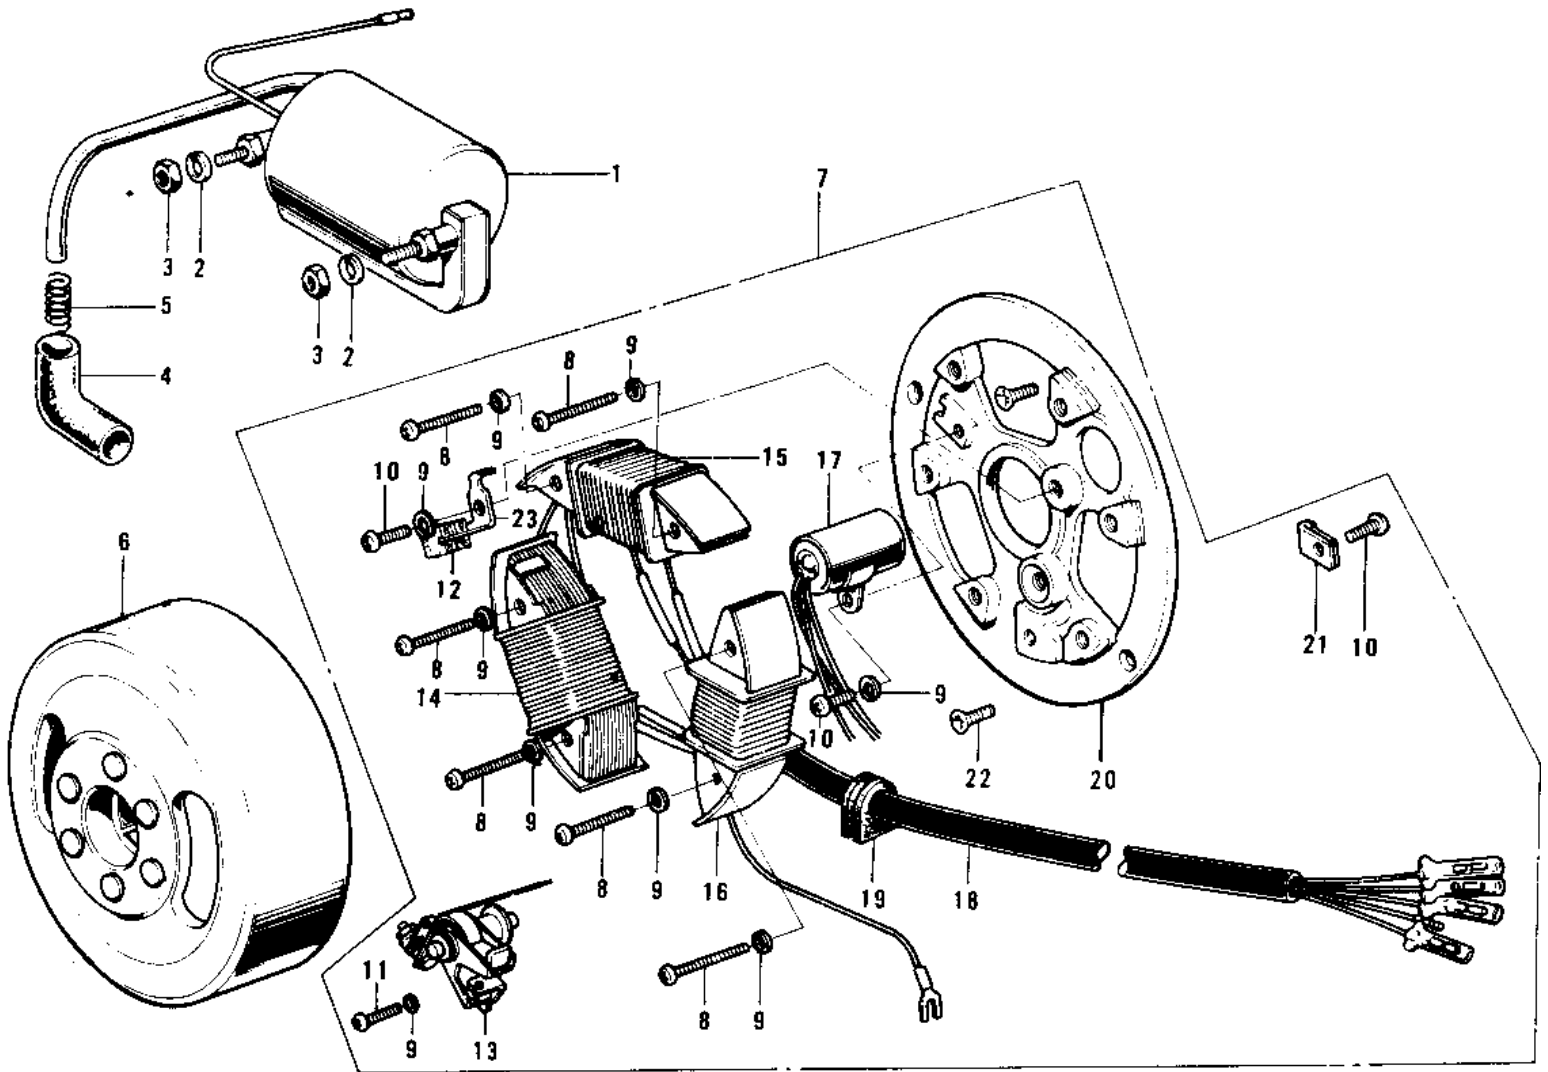

1975 MC1-B PARTS DIAGRAM

IGNITION

1975 MC1-B PARTS LIST

IGNITION

ITEM NAME	PART NUMBER	QUANTITY
COIL,IGNITION (Ref # 1)	21121-1047	
WASHER SPRING 6MM (Ref # 2)	461F0600	
NUT 6MM (Ref # 3)	311B0600	
CAP SPARK PLUG (Ref # 4)	21130-009	
SPRING-SPARK PLUG CAP (Ref # 5)	92101-001	
MAGNETO ASSY (Ref # 6)	21002-1055	
FLYWHEEL (Ref # 6)	21050-017	
MAGNETO ASSY (Ref # 7)	21002-1055	
STATOR ASSY (Ref # 7)	21003-027	
SCREW PAN HEAD 4X30 (Ref # 8)	220E0430	
WASHER SPRING 4MM (Ref # 9)	461F0400	
SCREW PAN HEAD 4X6 (Ref # 10)	220B0406	
SCREW-PAN-CRSOSS,4X12 (Ref # 11)	220B0412	
FELT OIL (Ref # 12)	21019-005	
BREAKER ASSY CONTACT (Ref # 13)	21008-006	
COIL PRIMARY (Ref # 14)	21049-006	
COIL A,LIGHTING (Ref # 14)	21047-022	
COIL LIGHTING A (Ref # 15)	21047-010	
COIL,EXCITING (Ref # 15)	21049-1004	
COIL LIGHTING B (Ref # 16)	21047-011	
COIL A LIGHTING (Ref # 16)	21047-019	
CONDENSER (Ref # 17)	21013-006	
WIRING HARNESS,MAGNTO (Ref # 18)	21029-025	
WIRING HARNESS,MAGNT (Ref # 18)	21029-031	
GROMMET WIRING HARN (Ref # 19)	21017-002	
PLATE-COIL,MAGNETO (Ref # 20)	21048-1002	
PLATE-COIL,MAGNETO (Ref # 20)	21048-1002	
CLAMP WIRING HARNESS (Ref # 21)	21037-002	
SCREW CNTSNK HD 6X14 (Ref # 22)	221B0614	