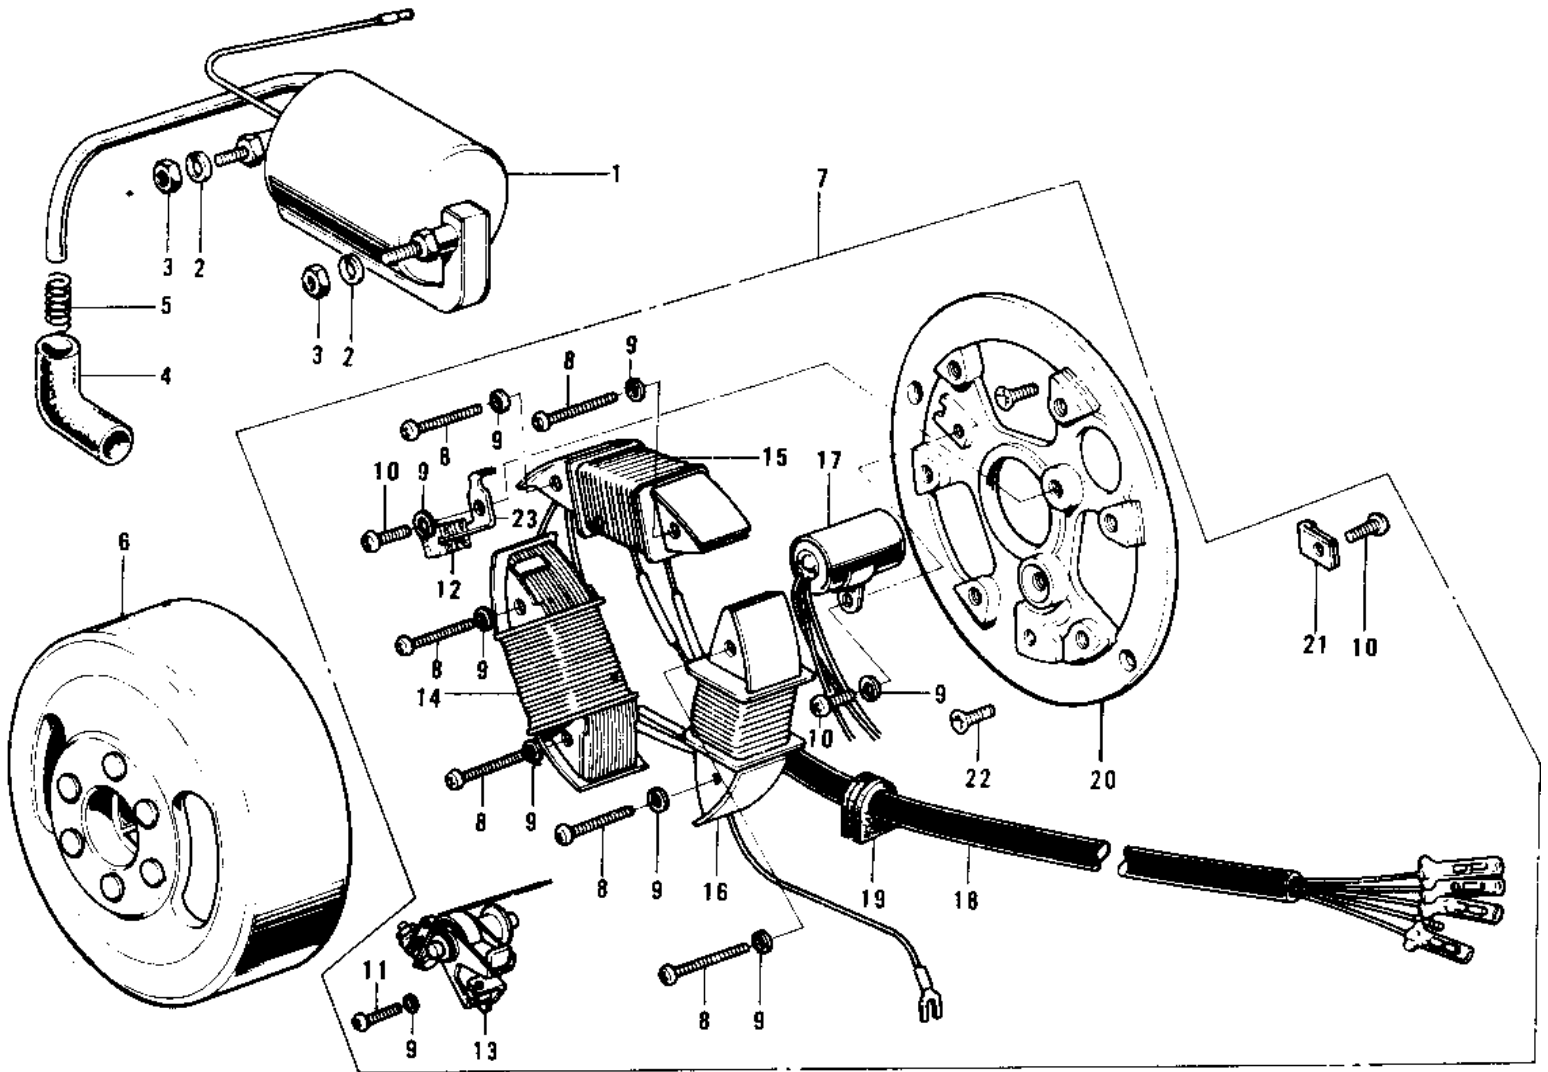

# 1975 MC1M-A PARTS DIAGRAM

IGNITION

# 1975 MC1M-A PARTS LIST

## IGNITION

ITEM NAME	PART NUMBER	QUANTITY
COIL,IGNITION (Ref # 1)	21121-1047	
WASHER SPRING 6MM (Ref # 2)	461F0600	
NUT 6MM (Ref # 3)	311B0600	
CAP SPARK PLUG (Ref # 4)	21130-009	
SPRING-SPARK PLUG CAP (Ref # 5)	92101-001	
MAGNETO ASSY (Ref # 6)	21002-1055	
FLYWHEEL (Ref # 6)	21050-017	
MAGNETO ASSY (Ref # 7)	21002-1055	
STATOR ASSY (Ref # 7)	21003-027	
SCREW PAN HEAD 4X30 (Ref # 8)	220E0430	
WASHER SPRING 4MM (Ref # 9)	461F0400	
SCREW PAN HEAD 4X6 (Ref # 10)	220B0406	
SCREW-PAN-CRSOSS,4X12 (Ref # 11)	220B0412	
FELT OIL (Ref # 12)	21019-005	
BREAKER ASSY CONTACT (Ref # 13)	21008-006	
COIL PRIMARY (Ref # 14)	21049-006	
COIL A,LIGHTING (Ref # 14)	21047-022	
COIL LIGHTING A (Ref # 15)	21047-010	
COIL,EXCITING (Ref # 15)	21049-1004	
COIL LIGHTING B (Ref # 16)	21047-011	
COIL A LIGHTING (Ref # 16)	21047-019	
CONDENSER (Ref # 17)	21013-006	
WIRING HARNESS,MAGNTO (Ref # 18)	21029-025	
WIRING HARNESS,MAGNT (Ref # 18)	21029-031	
GROMMET WIRING HARN (Ref # 19)	21017-002	
PLATE-COIL,MAGNETO (Ref # 20)	21048-1002	
PLATE-COIL,MAGNETO (Ref # 20)	21048-1002	
CLAMP WIRING HARNESS (Ref # 21)	21037-002	
SCREW CNTSNK HD 6X14 (Ref # 22)	221B0614	