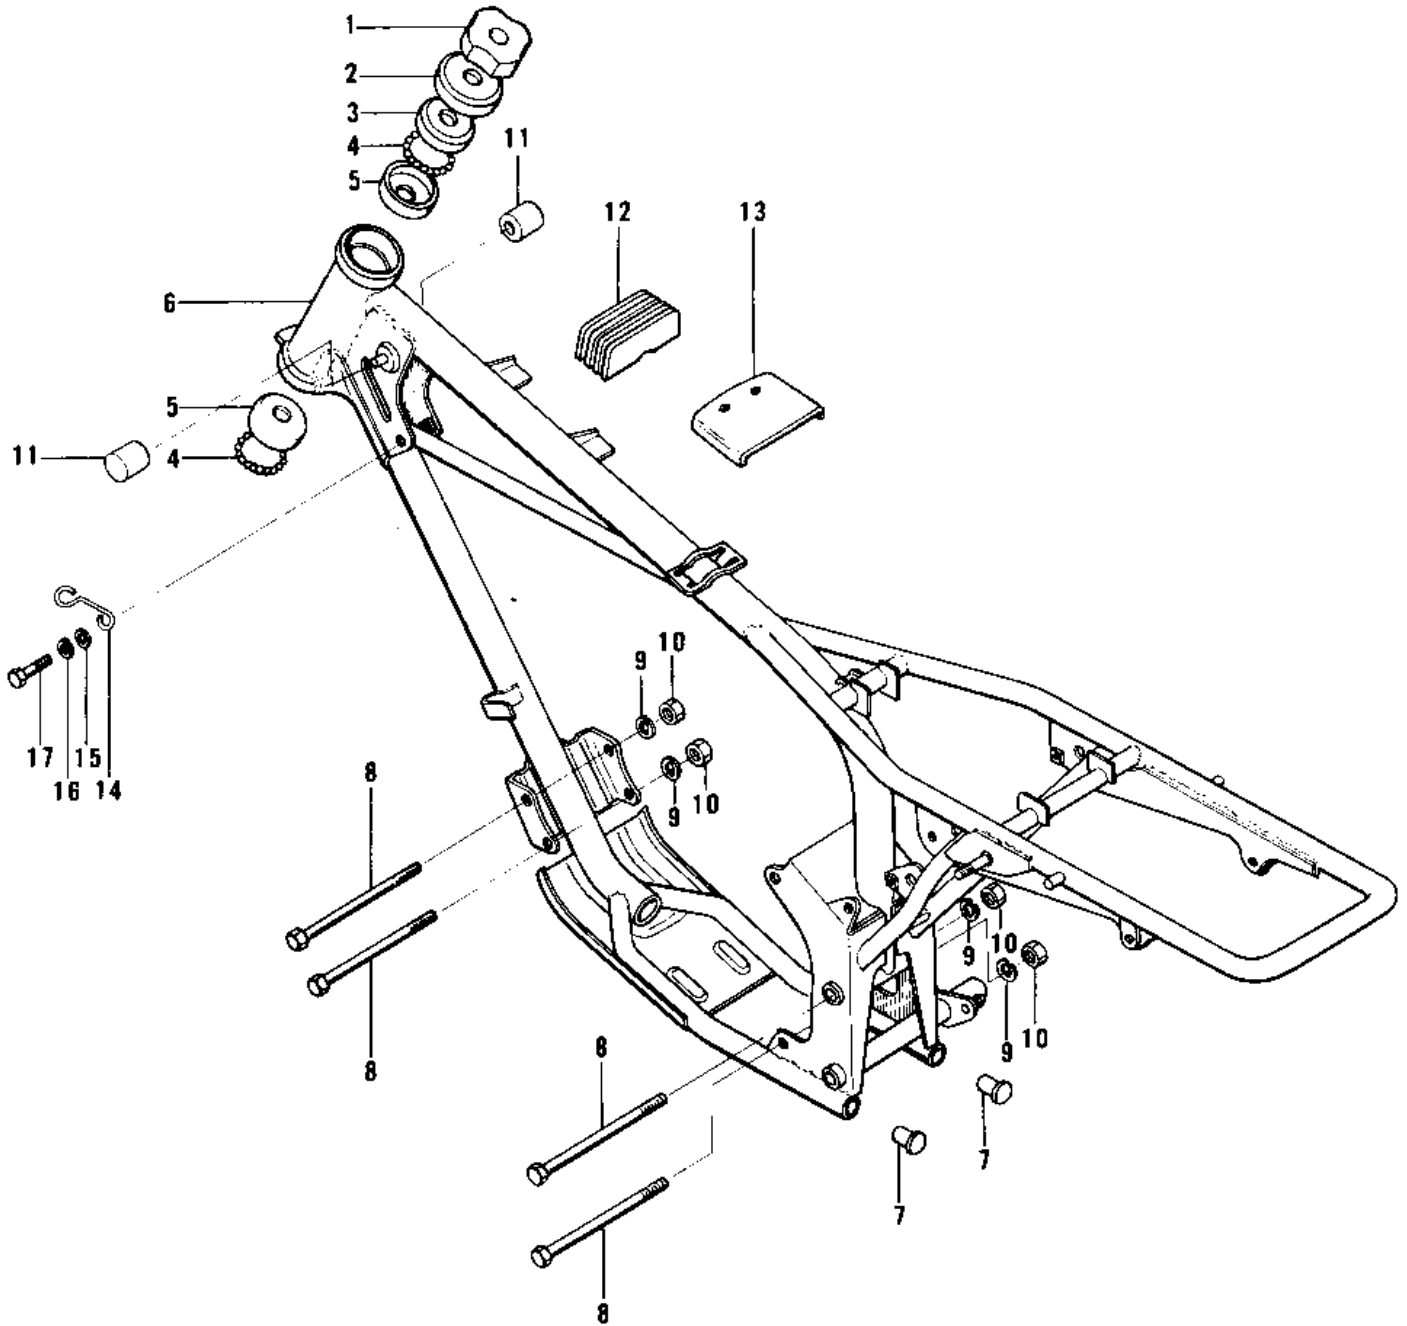

1975 MC1-B PARTS DIAGRAM

FRAME/FRAME FITTINGS ('74-'75 MC1M/MC1M-

1975 MC1-B PARTS LIST

FRAME/FRAME FITTINGS ('74-'75 MC1M/MC1M-

ITEM NAME	PART NUMBER	QUANTITY
NUT STEERING STEM LCK (Ref # 1)	92090-006	
CAP STEERING STEM (Ref # 2)	46098-004	
CONE UPPER BEARING (Ref # 3)	92047-005	
BALL STEEL 3/16' (Ref # 4)	600A0600	
RACE BEARING (Ref # 5)	92048-004	
FRAME (Ref # 6)	32002-088	
FRAME (Ref # 6)	32002-110	
CAP PIPE END (Ref # 7)	32112-001	
BOLT,FLANGED,10X115 (Ref # 8)	92001-1603	
WASHER SPRING 10MM (Ref # 9)	461F1000	
NUT,10MM (Ref # 10)	314B1000	
DAMPER RUBBER (Ref # 11)	92075-044	
DAMPER RUBBER,FL TANK (Ref # 12)	92075-195	
DAMPER RUBBER,FL TANK (Ref # 13)	92075-230	
CLAMP,CABLE (Ref # 14)	92037-117	
WASHER PLAIN 6MM (Ref # 15)	411B0600	
WASHER SPRING 6MM (Ref # 16)	461F0600	
BOLT-UPSET,6X12 (Ref # 17)	112G0612	