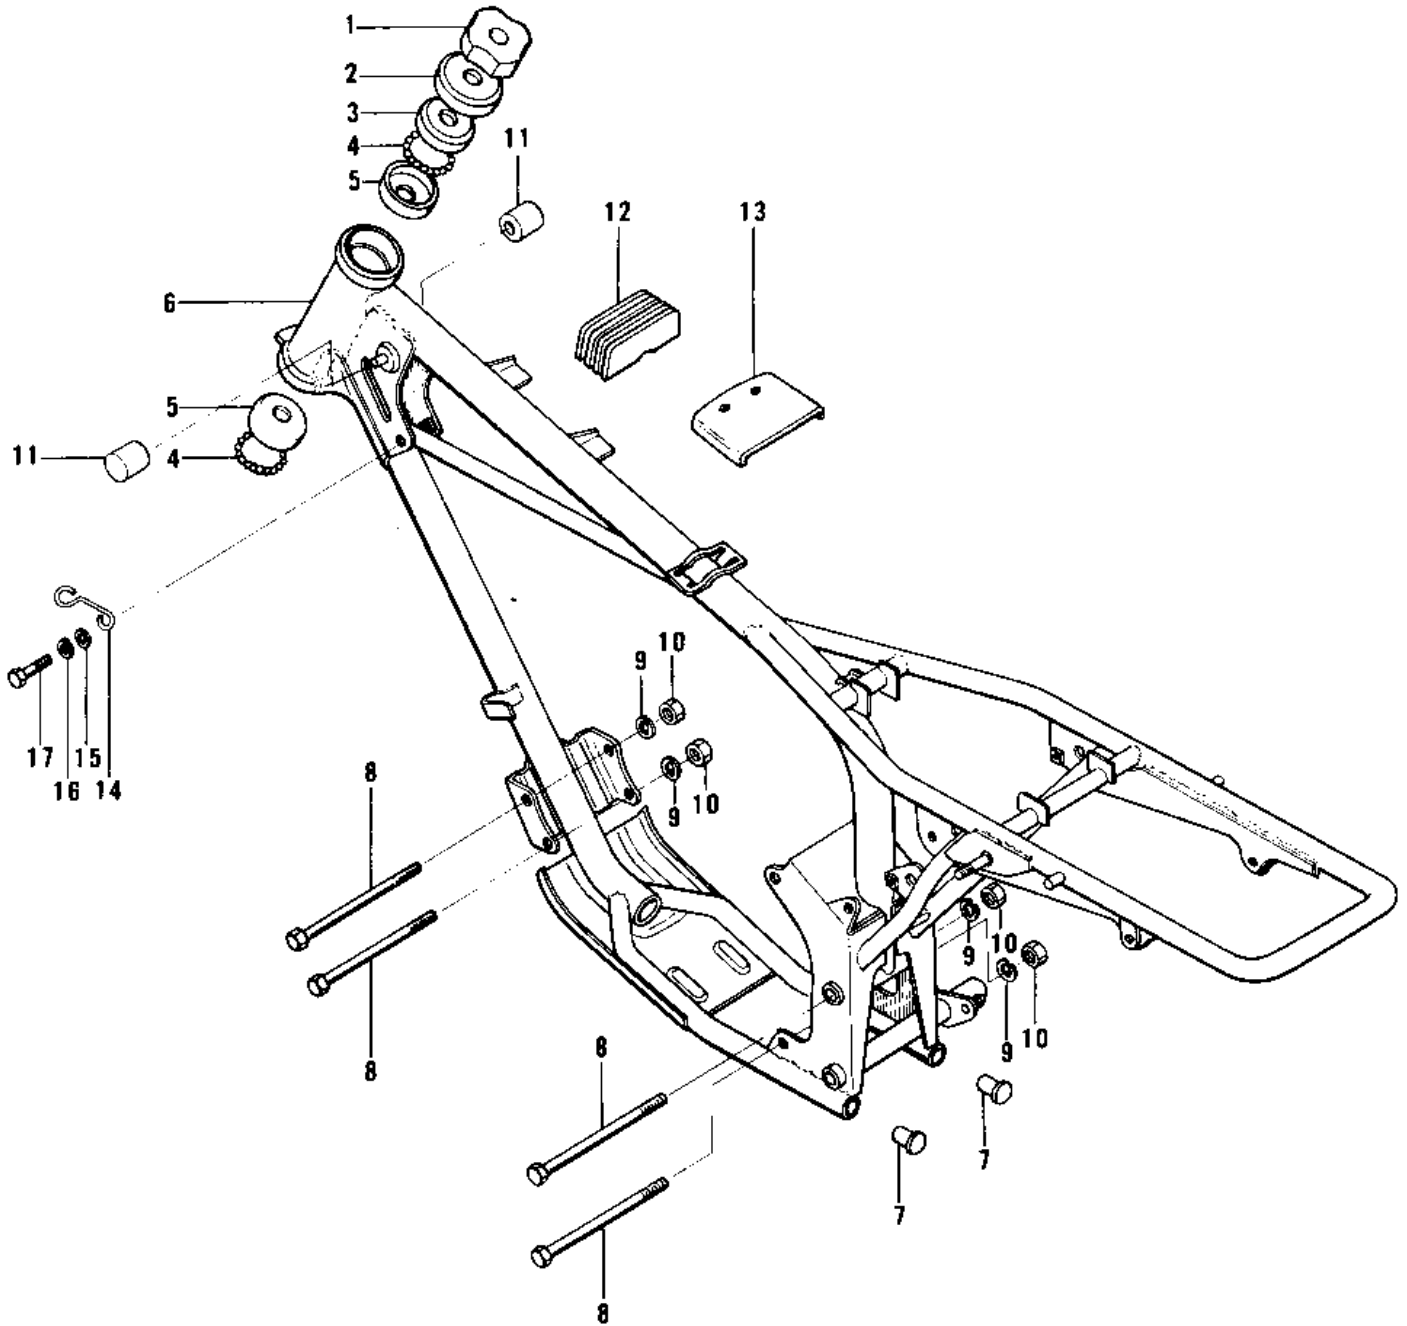

# 1975 MC1-B PARTS DIAGRAM

FRAME/FRAME FITTINGS ('74-'75 MC1M/MC1M-

# 1975 MC1-B PARTS LIST

FRAME/FRAME FITTINGS ('74-'75 MC1M/MC1M-

ITEM NAME	PART NUMBER	QUANTITY
NUT STEERING STEM LCK (Ref # 1)	92090-006	
CAP STEERING STEM (Ref # 2)	46098-004	
CONE UPPER BEARING (Ref # 3)	92047-005	
BALL STEEL 3/16' (Ref # 4)	600A0600	
RACE BEARING (Ref # 5)	92048-004	
FRAME (Ref # 6)	32002-088	
FRAME (Ref # 6)	32002-110	
CAP PIPE END (Ref # 7)	32112-001	
BOLT,FLANGED,10X115 (Ref # 8)	92001-1603	
WASHER SPRING 10MM (Ref # 9)	461F1000	
NUT,10MM (Ref # 10)	314B1000	
DAMPER RUBBER (Ref # 11)	92075-044	
DAMPER RUBBER,FL TANK (Ref # 12)	92075-195	
DAMPER RUBBER,FL TANK (Ref # 13)	92075-230	
CLAMP,CABLE (Ref # 14)	92037-117	
WASHER PLAIN 6MM (Ref # 15)	411B0600	
WASHER SPRING 6MM (Ref # 16)	461F0600	
BOLT-UPSET,6X12 (Ref # 17)	112G0612	