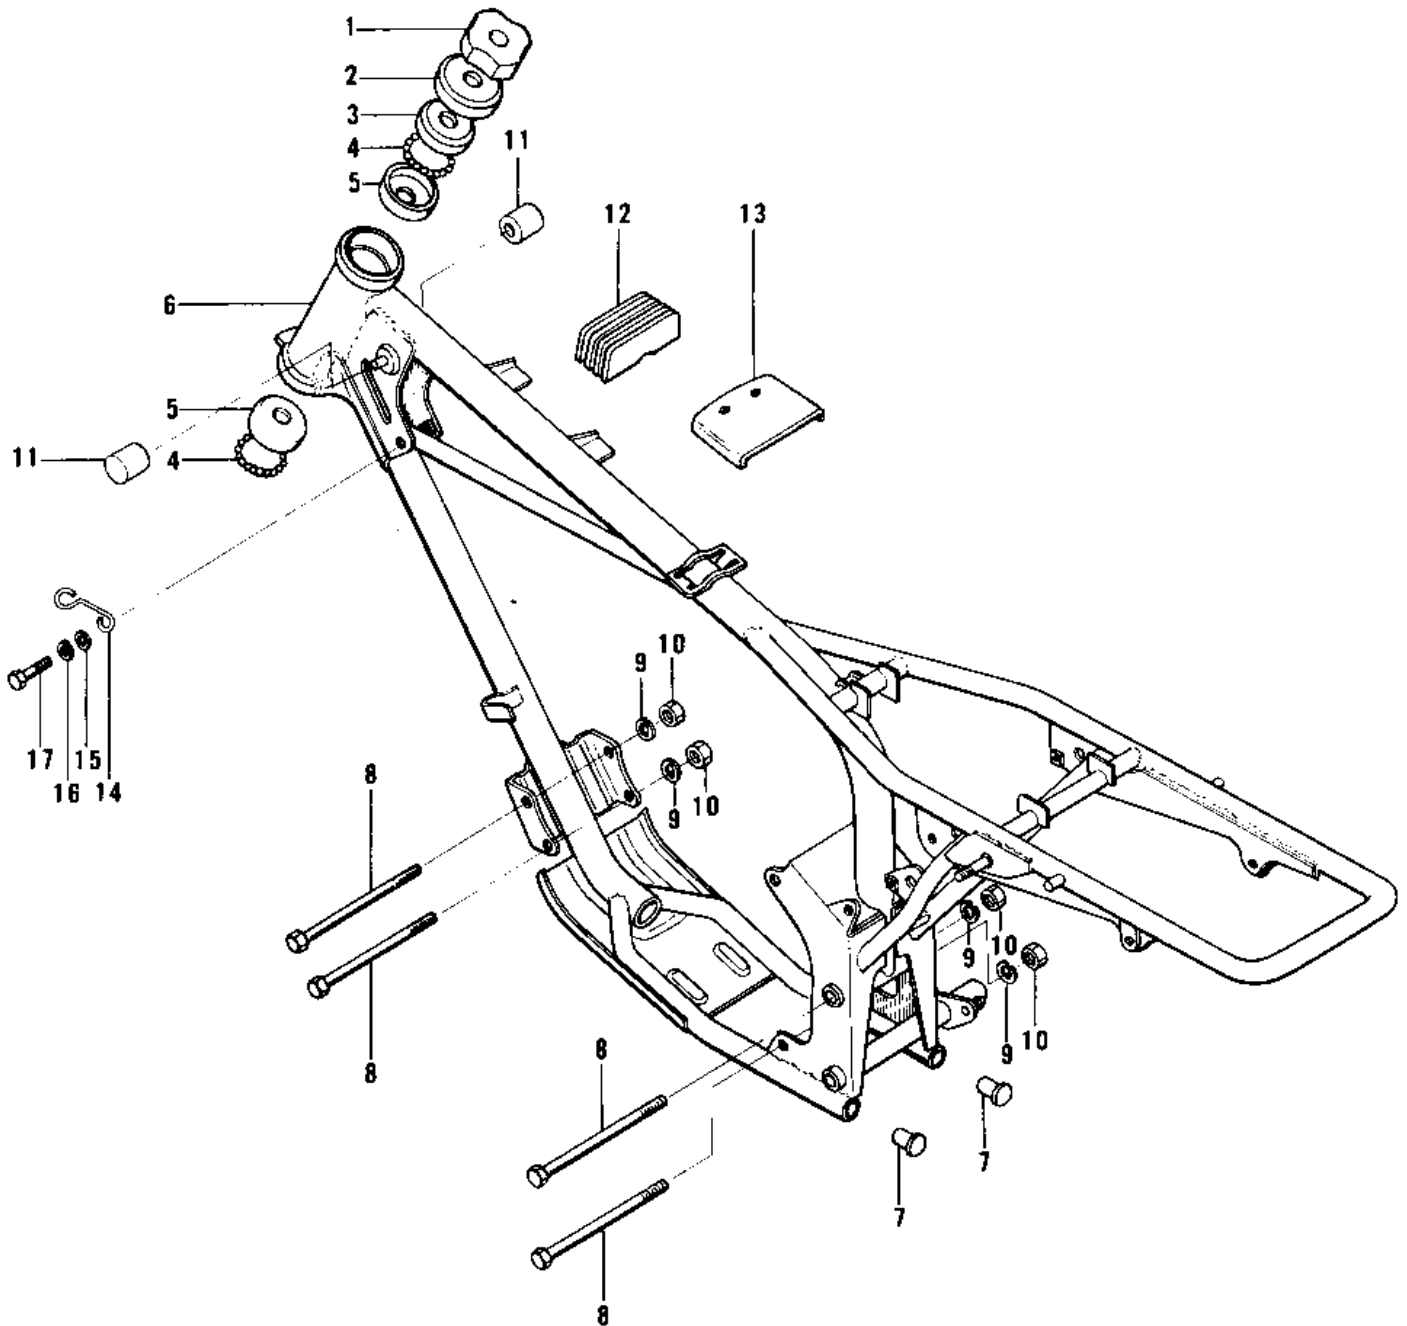

1975 MC1M-A PARTS DIAGRAM

FRAME/FRAME FITTINGS ('74-'75 MC1M/MC1M-

1975 MC1M-A PARTS LIST

FRAME/FRAME FITTINGS ('74-'75 MC1M/MC1M-

ITEM NAME	PART NUMBER	QUANTITY
NUT STEERING STEM LCK (Ref # 1)	92090-006	
CAP STEERING STEM (Ref # 2)	46098-004	
CONE UPPER BEARING (Ref # 3)	92047-005	
BALL STEEL 3/16' (Ref # 4)	600A0600	
RACE BEARING (Ref # 5)	92048-004	
FRAME (Ref # 6)	32002-088	
FRAME (Ref # 6)	32002-110	
CAP PIPE END (Ref # 7)	32112-001	
BOLT,FLANGED,10X115 (Ref # 8)	92001-1603	
WASHER SPRING 10MM (Ref # 9)	461F1000	
NUT,10MM (Ref # 10)	314B1000	
DAMPER RUBBER (Ref # 11)	92075-044	
DAMPER RUBBER,FL TANK (Ref # 12)	92075-195	
DAMPER RUBBER,FL TANK (Ref # 13)	92075-230	
CLAMP,CABLE (Ref # 14)	92037-117	
WASHER PLAIN 6MM (Ref # 15)	411B0600	
WASHER SPRING 6MM (Ref # 16)	461F0600	
BOLT-UPSET,6X12 (Ref # 17)	112G0612	