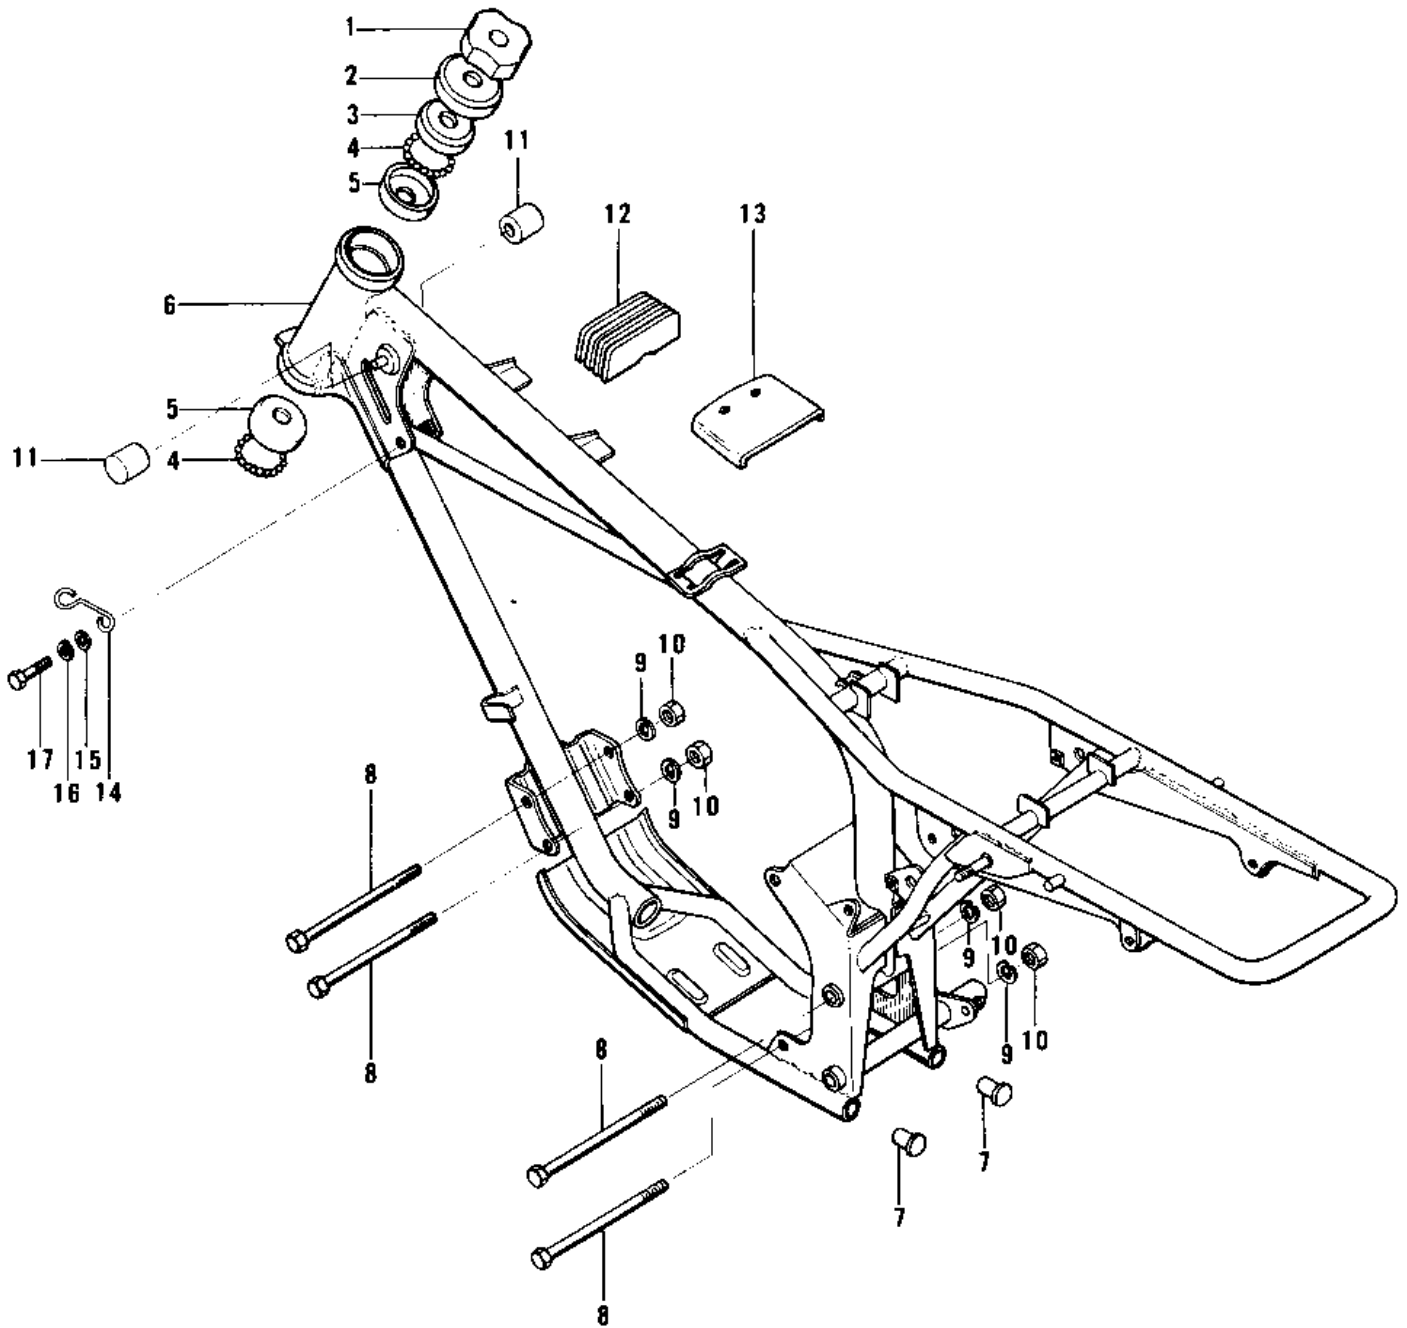

1974 MC1M PARTS DIAGRAM

FRAME/FRAME FITTINGS ('74-'75 MC1M/MC1M-

1974 MC1M PARTS LIST

FRAME/FRAME FITTINGS ('74-'75 MC1M/MC1M-

ITEM NAME	PART NUMBER	QUANTITY
NUT STEERING STEM LCK (Ref # 1)	92090-006	
CAP STEERING STEM (Ref # 2)	46098-004	
CONE UPPER BEARING (Ref # 3)	92047-005	
BALL STEEL 3/16' (Ref # 4)	600A0600	
RACE BEARING (Ref # 5)	92048-004	
FRAME (Ref # 6)	32002-088	
FRAME (Ref # 6)	32002-110	
CAP PIPE END (Ref # 7)	32112-001	
BOLT,FLANGED,10X115 (Ref # 8)	92001-1603	
WASHER SPRING 10MM (Ref # 9)	461F1000	
NUT,10MM (Ref # 10)	314B1000	
DAMPER RUBBER (Ref # 11)	92075-044	
DAMPER RUBBER,FL TANK (Ref # 12)	92075-195	
DAMPER RUBBER,FL TANK (Ref # 13)	92075-230	
CLAMP,CABLE (Ref # 14)	92037-117	
WASHER PLAIN 6MM (Ref # 15)	411B0600	
WASHER SPRING 6MM (Ref # 16)	461F0600	
BOLT-UPSET,6X12 (Ref # 17)	112G0612	