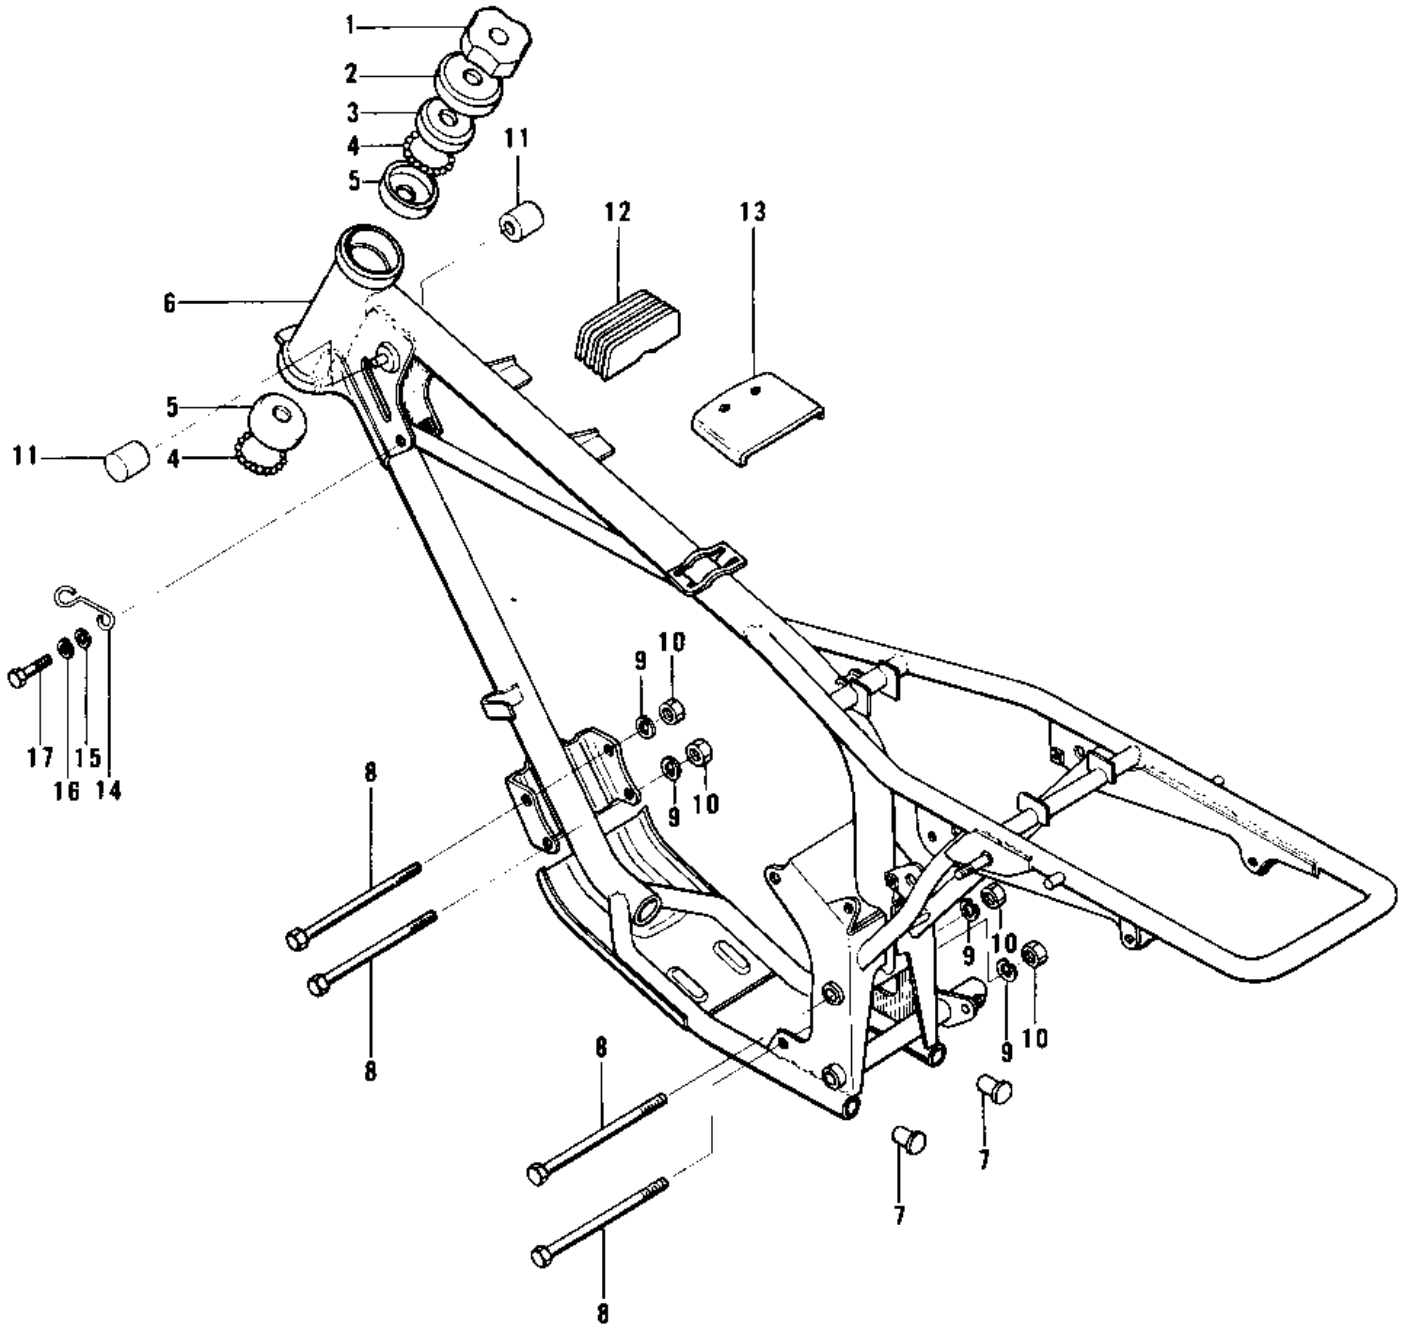

1974 MC1M PARTS DIAGRAM

FRAME/FRAME FITTINGS ('74-'75 MC1M/MC1M-

1974 MC1M PARTS LIST

FRAME/FRAME FITTINGS ('74-'75 MC1M/MC1M-

| ITEM NAME | PART NUMBER | QUANTITY |
|----------------------------------|-------------|----------|
| NUT STEERING STEM LCK (Ref # 1) | 92090-006 | |
| CAP STEERING STEM (Ref # 2) | 46098-004 | |
| CONE UPPER BEARING (Ref # 3) | 92047-005 | |
| BALL STEEL 3/16' (Ref # 4) | 600A0600 | |
| RACE BEARING (Ref # 5) | 92048-004 | |
| FRAME (Ref # 6) | 32002-088 | |
| FRAME (Ref # 6) | 32002-110 | |
| CAP PIPE END (Ref # 7) | 32112-001 | |
| BOLT,FLANGED,10X115 (Ref # 8) | 92001-1603 | |
| WASHER SPRING 10MM (Ref # 9) | 461F1000 | |
| NUT,10MM (Ref # 10) | 314B1000 | |
| DAMPER RUBBER (Ref # 11) | 92075-044 | |
| DAMPER RUBBER,FL TANK (Ref # 12) | 92075-195 | |
| DAMPER RUBBER,FL TANK (Ref # 13) | 92075-230 | |
| CLAMP,CABLE (Ref # 14) | 92037-117 | |
| WASHER PLAIN 6MM (Ref # 15) | 411B0600 | |
| WASHER SPRING 6MM (Ref # 16) | 461F0600 | |
| BOLT-UPSET,6X12 (Ref # 17) | 112G0612 | |