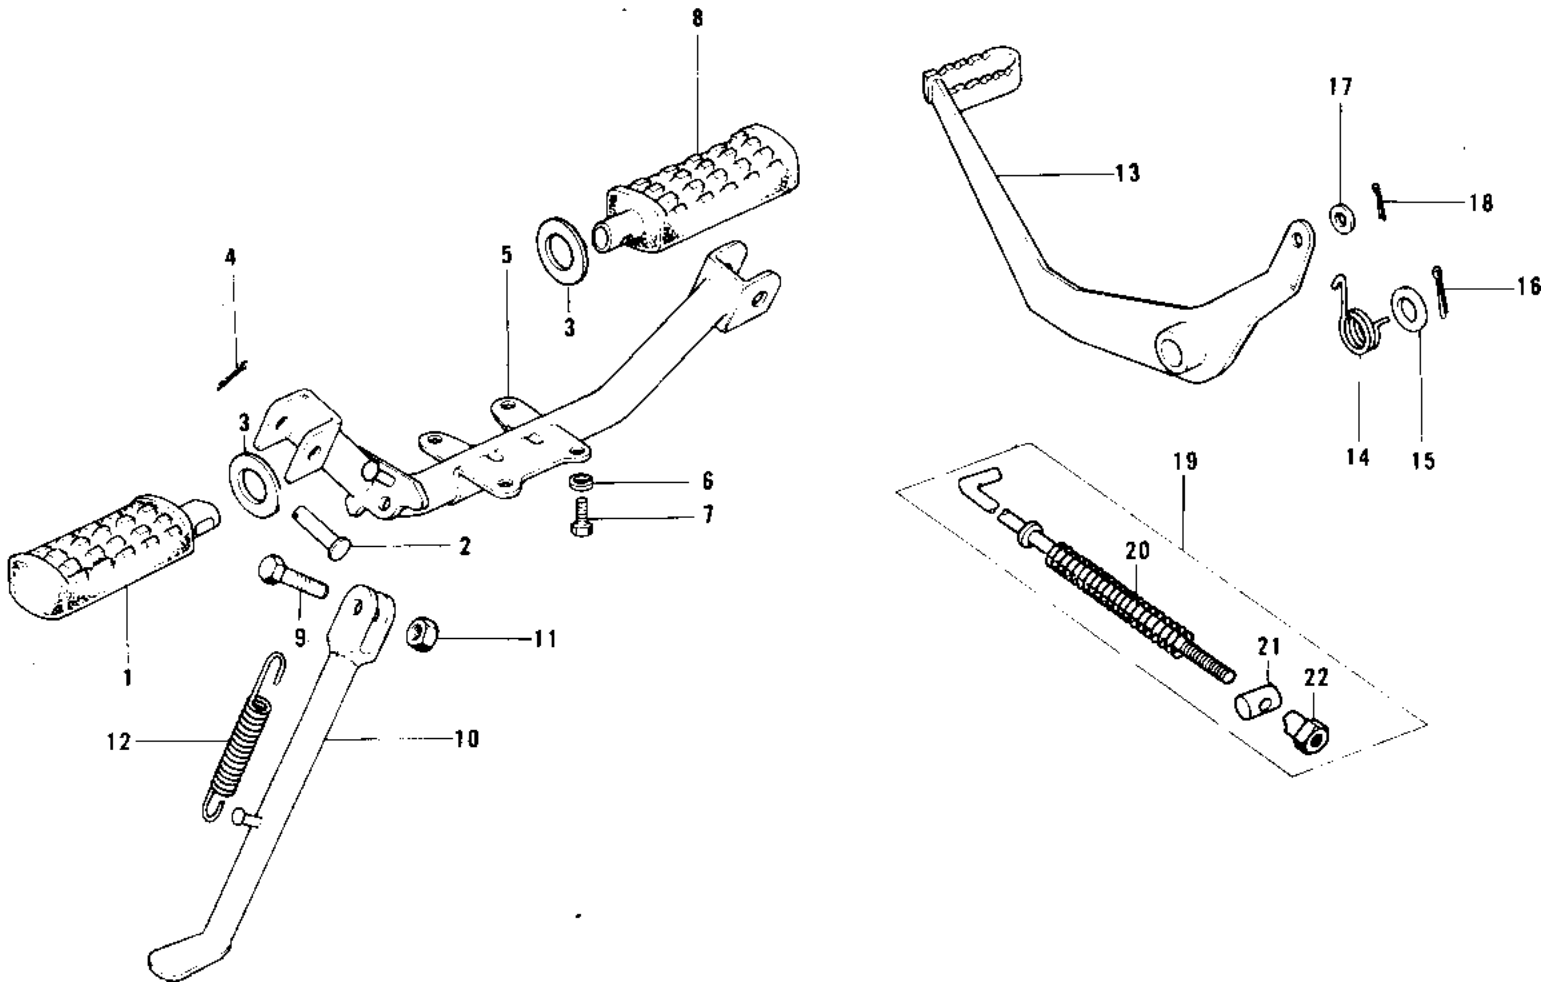

1975 MC1-B PARTS DIAGRAM

FOOTRESTS/STAND /BRAKE PEDAL

**Kawasaki**

Let the good times roll®

1975 MC1-B PARTS LIST

FOOTRESTS/STAND /BRAKE PEDAL

ITEM NAME	PART NUMBER	QUANTITY
STEP-ASSY,FR,LH (Ref # 1)	34027-1114	
PIN-FOOTREST BAR FIT (Ref # 2)	92043-080	
WASHER PL 22.5X36X2.3 (Ref # 3)	92022-204	
PIN COTTER 2.0X15 (Ref # 4)	550D2015	
BAR,FOOTREST (Ref # 5)	34002-047	
WASHER SPRING 8MM (Ref # 6)	461F0800	
BOLT-SMALL-UPSET,8X16 (Ref # 7)	115G0816	
STEP-ASSY,FR,RH (Ref # 8)	34027-1115	
BOLT,HEX HEAD,10X25 (Ref # 9)	113G1025	
STAND-SIDE (Ref # 10)	34024-1013	
NUT,10MM (Ref # 11)	314B1000	
SPRING MAIN STAND (Ref # 12)	34023-005	
PEDAL,BRAKE (Ref # 13)	43001-062	
SPRING-BRAKE PEDAL (Ref # 14)	43005-020	
WASHER BRAKE PEDAL (Ref # 15)	92022-085	
PIN COTTER 3.0X30 (Ref # 16)	550D3030	
WASHER PLAIN 6MM (Ref # 17)	410B0600	
PIN COTTER 2.0X15 (Ref # 18)	550D2015	
ROD ASSY,BRAKE (Ref # 19)	43010-019	
ROD ASSY,REAR BRAKE (Ref # 19)	43010-5004	
SPRING,BRAKE ROD (Ref # 20)	43012-001	
PIN BRAKE (Ref # 21)	92043-039	
NUT-BRAKE ROD ADJUST (Ref # 22)	92015-042	