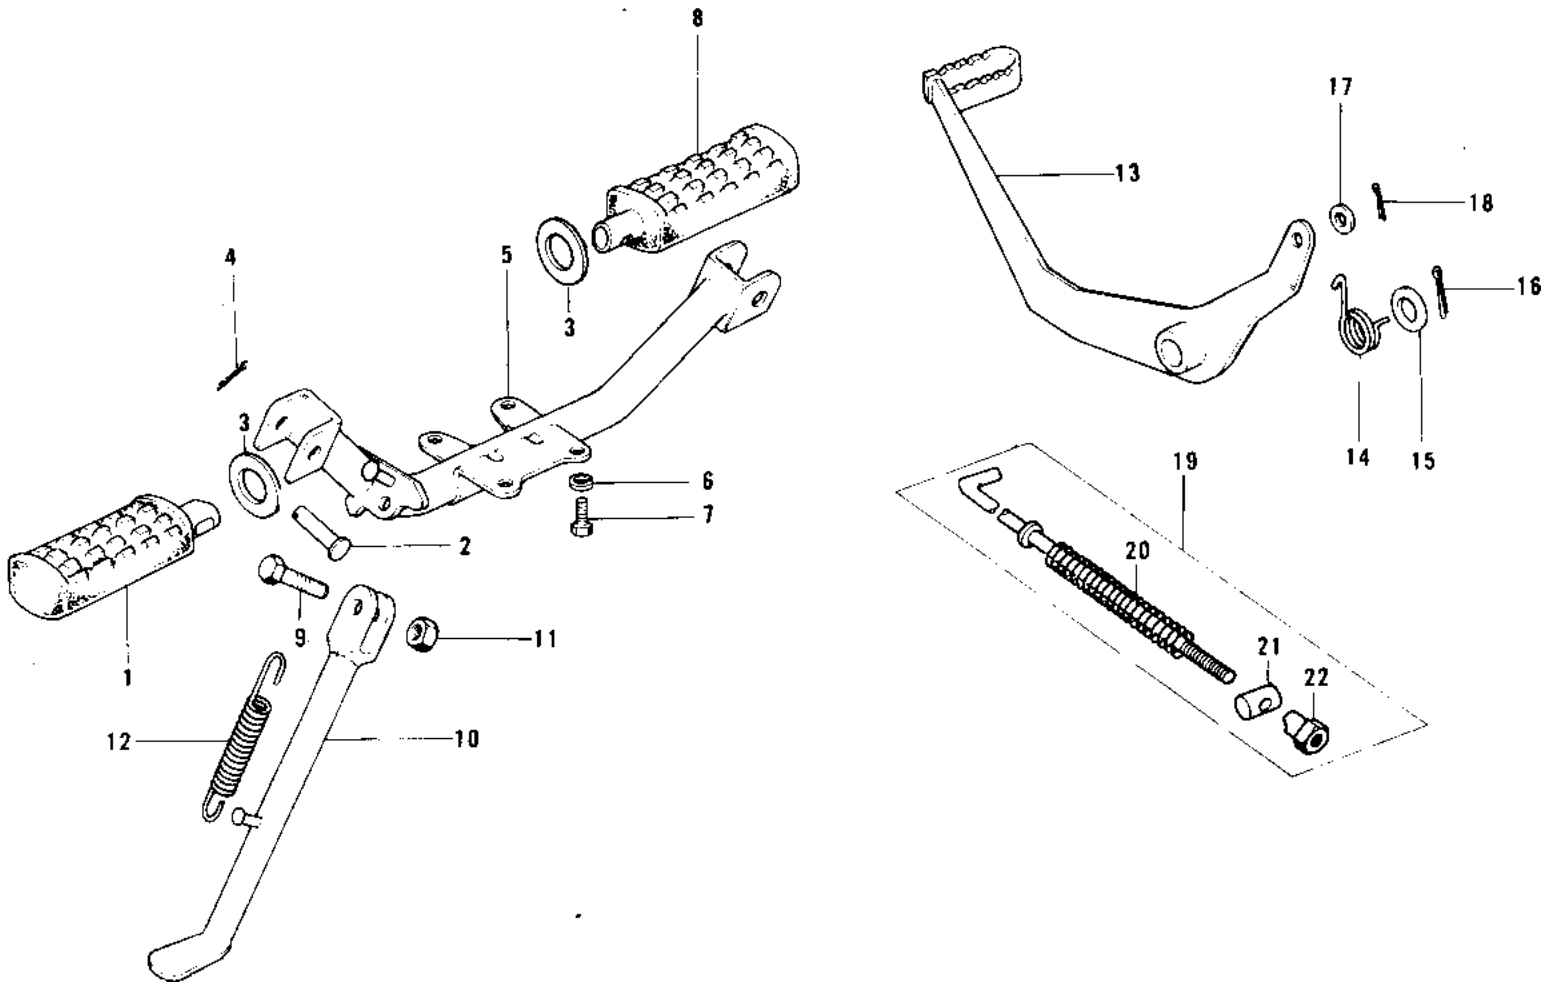

1975 MC1M-A PARTS DIAGRAM

FOOTRESTS/STAND /BRAKE PEDAL

1975 MC1M-A PARTS LIST

FOOTRESTS/STAND /BRAKE PEDAL

ITEM NAME	PART NUMBER	QUANTITY
STEP-ASSY,FR,LH (Ref # 1)	34027-1114	
PIN-FOOTREST BAR FIT (Ref # 2)	92043-080	
WASHER PL 22.5X36X2.3 (Ref # 3)	92022-204	
PIN COTTER 2.0X15 (Ref # 4)	550D2015	
BAR,FOOTREST (Ref # 5)	34002-047	
WASHER SPRING 8MM (Ref # 6)	461F0800	
BOLT-SMALL-UPSET,8X16 (Ref # 7)	115G0816	
STEP-ASSY,FR,RH (Ref # 8)	34027-1115	
BOLT,HEX HEAD,10X25 (Ref # 9)	113G1025	
STAND-SIDE (Ref # 10)	34024-1013	
NUT,10MM (Ref # 11)	314B1000	
SPRING MAIN STAND (Ref # 12)	34023-005	
PEDAL,BRAKE (Ref # 13)	43001-062	
SPRING-BRAKE PEDAL (Ref # 14)	43005-020	
WASHER BRAKE PEDAL (Ref # 15)	92022-085	
PIN COTTER 3.0X30 (Ref # 16)	550D3030	
WASHER PLAIN 6MM (Ref # 17)	410B0600	
PIN COTTER 2.0X15 (Ref # 18)	550D2015	
ROD ASSY,BRAKE (Ref # 19)	43010-019	
ROD ASSY,REAR BRAKE (Ref # 19)	43010-5004	
SPRING,BRAKE ROD (Ref # 20)	43012-001	
PIN BRAKE (Ref # 21)	92043-039	
NUT-BRAKE ROD ADJUST (Ref # 22)	92015-042	