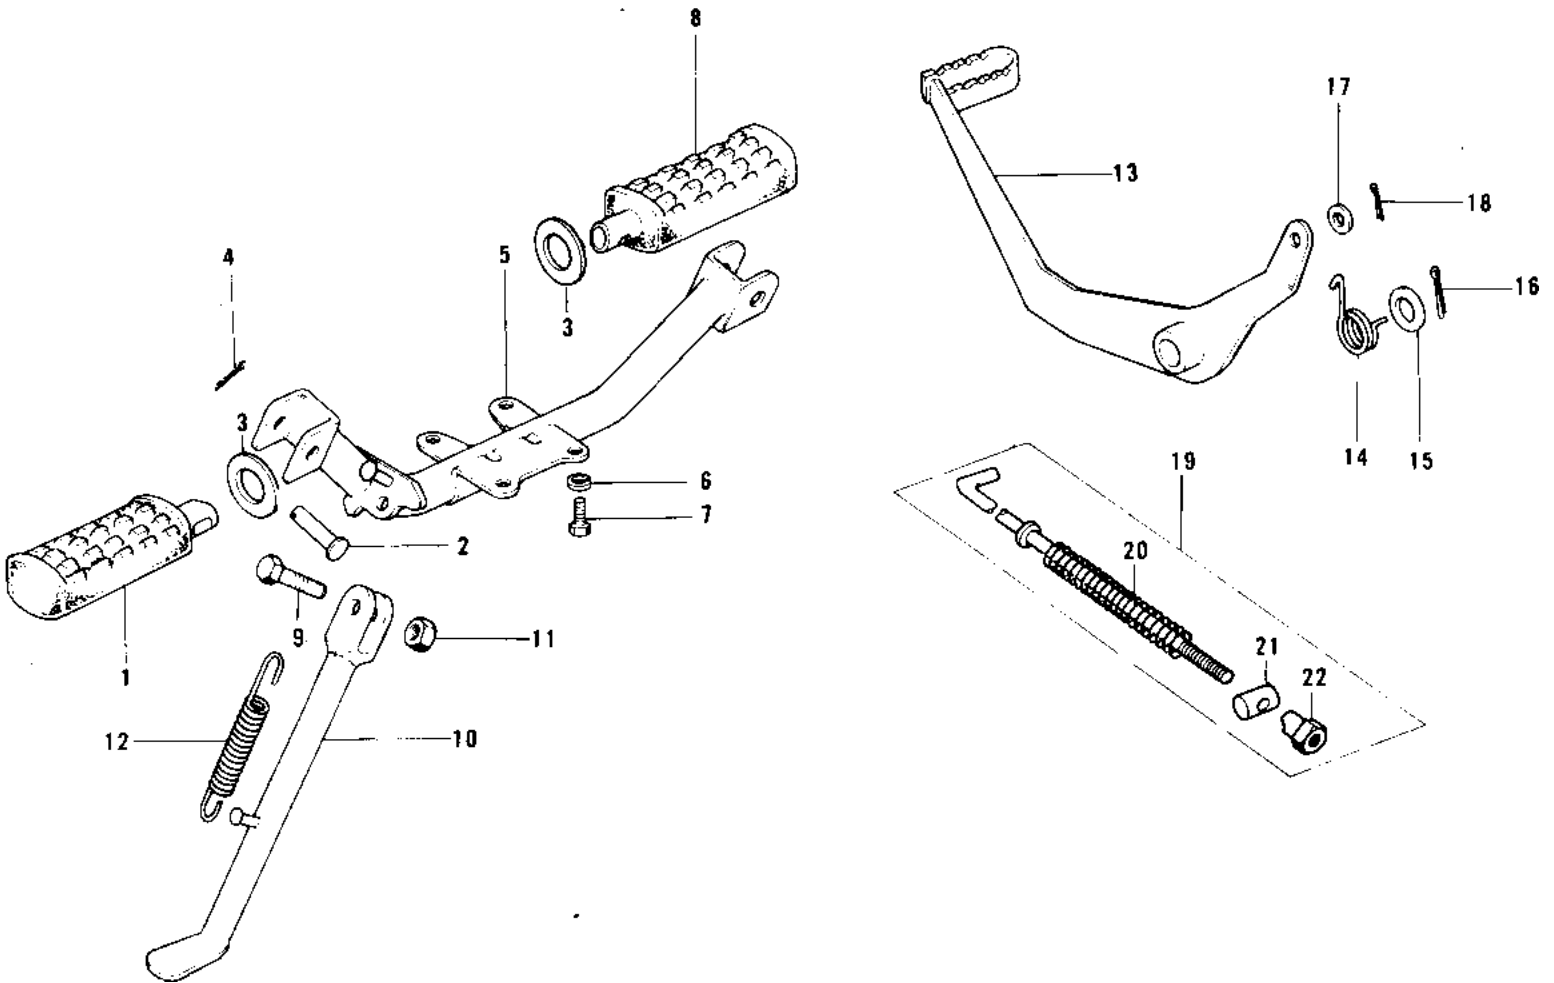

# 1974 MC1M PARTS DIAGRAM

FOOTRESTS/STAND /BRAKE PEDAL

# 1974 MC1M PARTS LIST

## FOOTRESTS/STAND /BRAKE PEDAL

ITEM NAME	PART NUMBER	QUANTITY
STEP-ASSY,FR,LH (Ref # 1)	34027-1114	
PIN-FOOTREST BAR FIT (Ref # 2)	92043-080	
WASHER PL 22.5X36X2.3 (Ref # 3)	92022-204	
PIN COTTER 2.0X15 (Ref # 4)	550D2015	
BAR,FOOTREST (Ref # 5)	34002-047	
WASHER SPRING 8MM (Ref # 6)	461F0800	
BOLT-SMALL-UPSET,8X16 (Ref # 7)	115G0816	
STEP-ASSY,FR,RH (Ref # 8)	34027-1115	
BOLT,HEX HEAD,10X25 (Ref # 9)	113G1025	
STAND-SIDE (Ref # 10)	34024-1013	
NUT,10MM (Ref # 11)	314B1000	
SPRING MAIN STAND (Ref # 12)	34023-005	
PEDAL,BRAKE (Ref # 13)	43001-062	
SPRING-BRAKE PEDAL (Ref # 14)	43005-020	
WASHER BRAKE PEDAL (Ref # 15)	92022-085	
PIN COTTER 3.0X30 (Ref # 16)	550D3030	
WASHER PLAIN 6MM (Ref # 17)	410B0600	
PIN COTTER 2.0X15 (Ref # 18)	550D2015	
ROD ASSY,BRAKE (Ref # 19)	43010-019	
ROD ASSY,REAR BRAKE (Ref # 19)	43010-5004	
SPRING,BRAKE ROD (Ref # 20)	43012-001	
PIN BRAKE (Ref # 21)	92043-039	
NUT-BRAKE ROD ADJUST (Ref # 22)	92015-042	