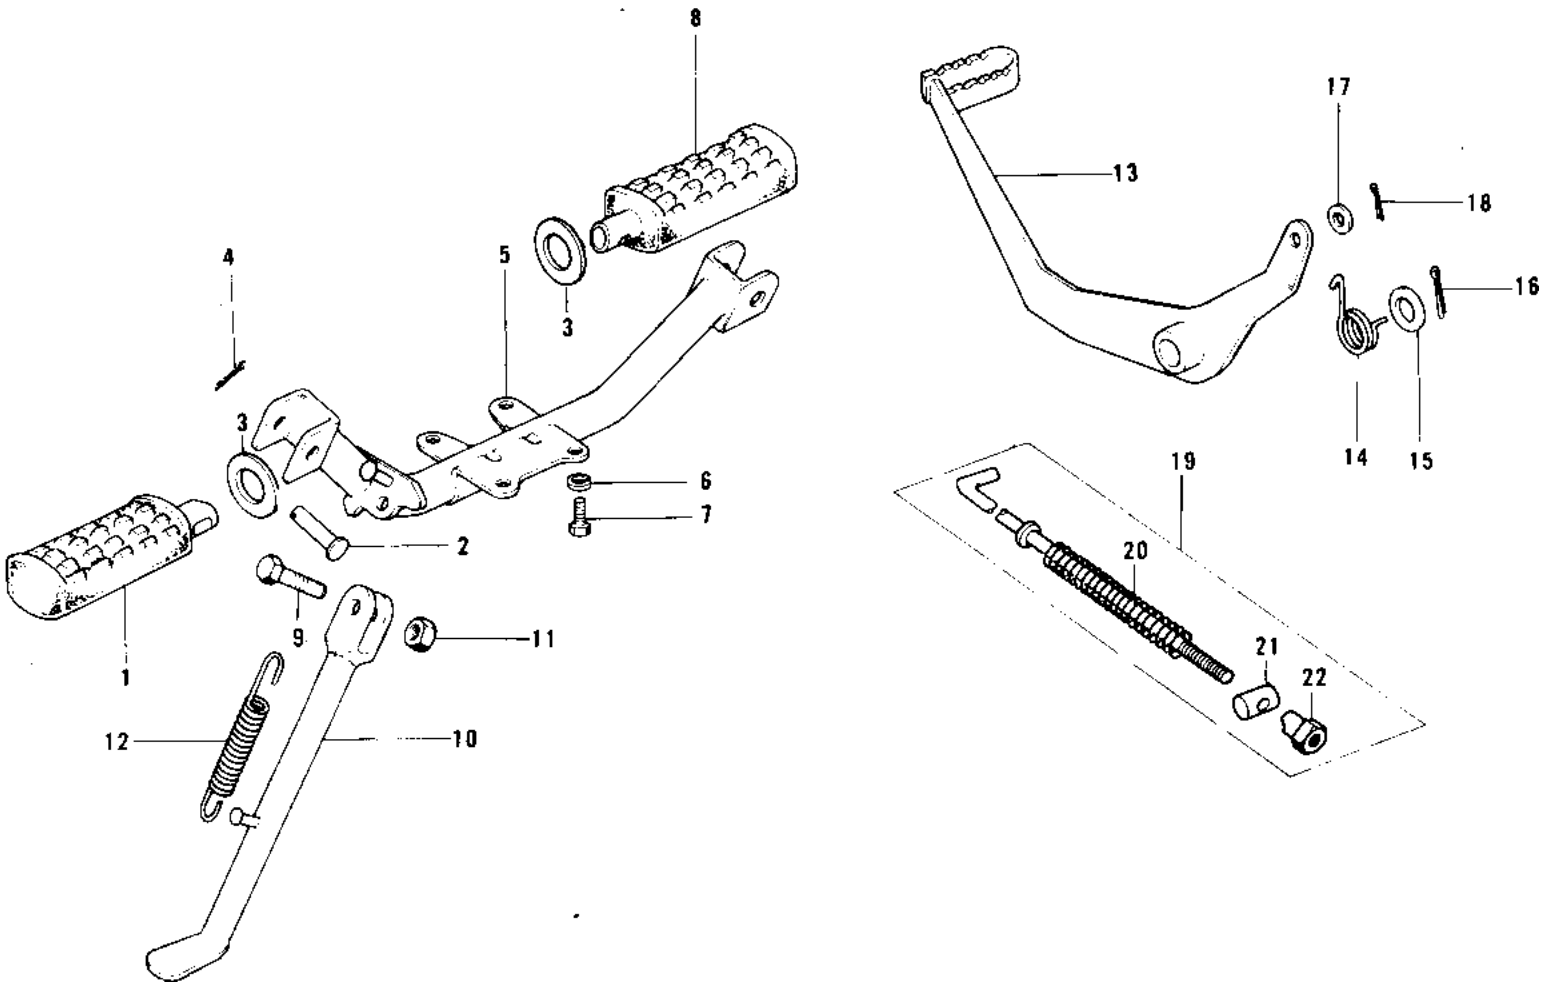

# 1974 MC1M PARTS DIAGRAM

FOOTRESTS/STAND /BRAKE PEDAL

## 1974 MC1M PARTS LIST

### FOOTRESTS/STAND /BRAKE PEDAL

ITEM NAME	PART NUMBER	QUANTITY
STEP-ASSY,FR,LH (Ref # 1)	34027-1114	
PIN-FOOTREST BAR FIT (Ref # 2)	92043-080	
WASHER PL 22.5X36X2.3 (Ref # 3)	92022-204	
PIN COTTER 2.0X15 (Ref # 4)	550D2015	
BAR,FOOTREST (Ref # 5)	34002-047	
WASHER SPRING 8MM (Ref # 6)	461F0800	
BOLT-SMALL-UPSET,8X16 (Ref # 7)	115G0816	
STEP-ASSY,FR,RH (Ref # 8)	34027-1115	
BOLT,HEX HEAD,10X25 (Ref # 9)	113G1025	
STAND-SIDE (Ref # 10)	34024-1013	
NUT,10MM (Ref # 11)	314B1000	
SPRING MAIN STAND (Ref # 12)	34023-005	
PEDAL,BRAKE (Ref # 13)	43001-062	
SPRING-BRAKE PEDAL (Ref # 14)	43005-020	
WASHER BRAKE PEDAL (Ref # 15)	92022-085	
PIN COTTER 3.0X30 (Ref # 16)	550D3030	
WASHER PLAIN 6MM (Ref # 17)	410B0600	
PIN COTTER 2.0X15 (Ref # 18)	550D2015	
ROD ASSY,BRAKE (Ref # 19)	43010-019	
ROD ASSY,REAR BRAKE (Ref # 19)	43010-5004	
SPRING,BRAKE ROD (Ref # 20)	43012-001	
PIN BRAKE (Ref # 21)	92043-039	
NUT-BRAKE ROD ADJUST (Ref # 22)	92015-042	