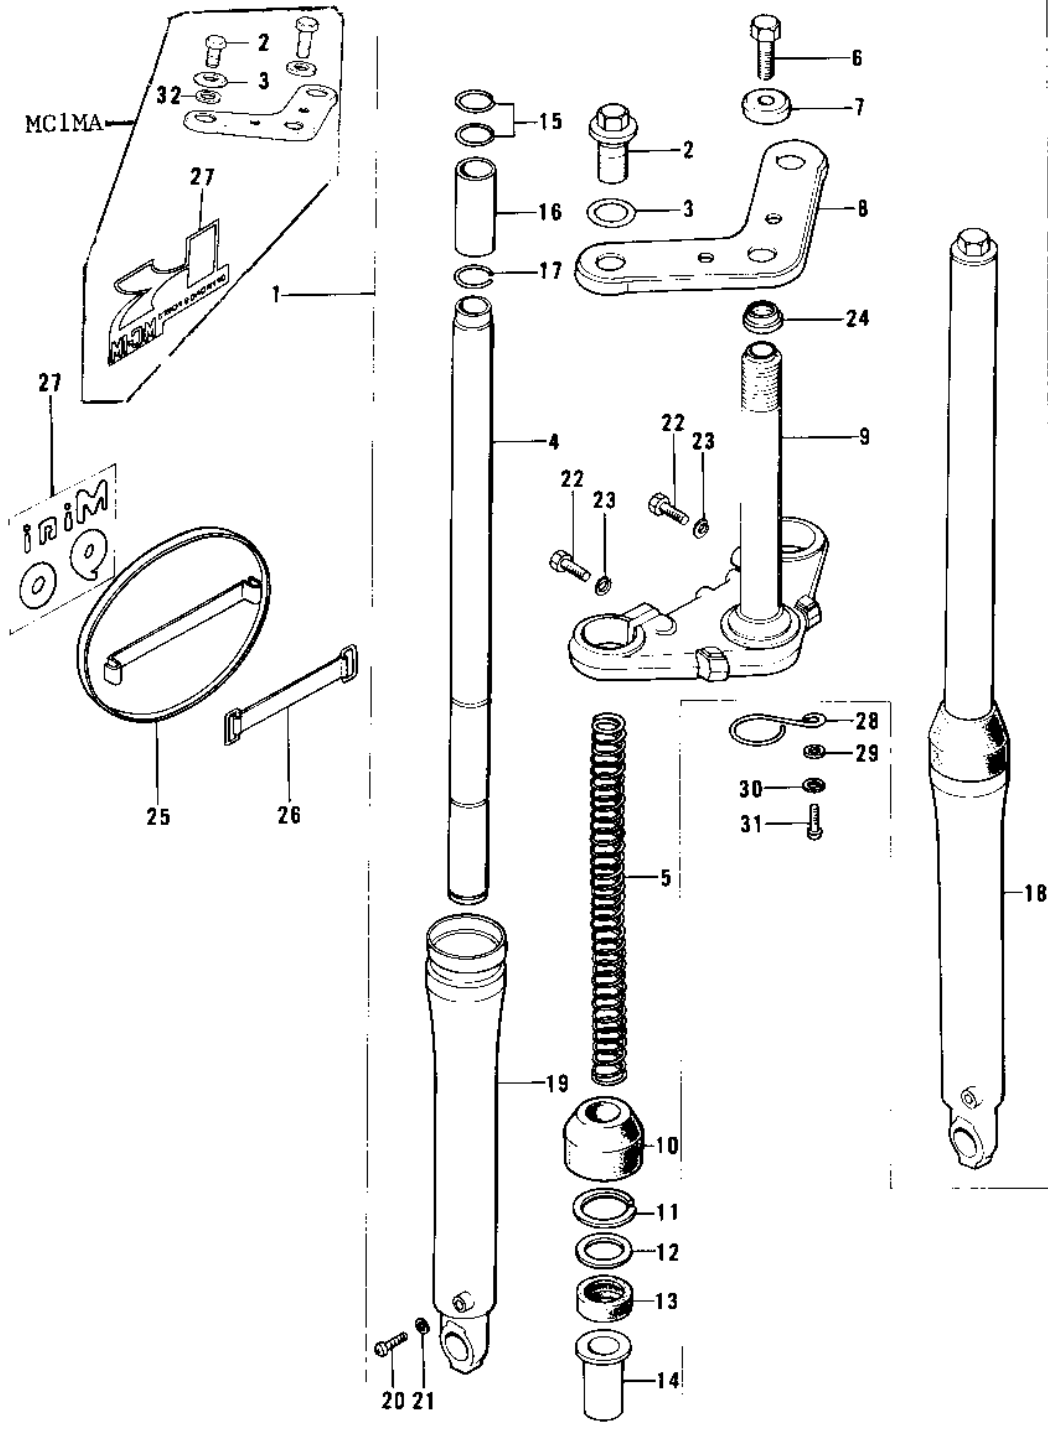

1975 MC1-B PARTS DIAGRAM

FRONT FORK (74-75 MC1M/MC1M-A)

1975 MC1-B PARTS LIST

FRONT FORK ('74-'75 MC1M/MC1M-A)

ITEM NAME	PART NUMBER	QUANTITY
FORK-FRONT (Ref # 1)	44001-143	
FORK-FRONT (Ref # 1)	44001-161	
BOLT,FORK TOP (Ref # 2)	44032-010	
BOLT (Ref # 2)	92001-1742	
"0" RING,FORK TOP BLT (Ref # 3)	44046-020	
WASHER (Ref # 3)	92022-1381	
TUBE,FORK INNER (Ref # 4)	44013-045	
TUBE,FORK INNER (Ref # 4)	44013-051	
SPRING,FORK INNER (Ref # 5)	44026-051	
BOLT-UPSET,10X30 (Ref # 6)	112G1030	
WASHER (Ref # 7)	92022-1381	
HEAD,STEERING (Ref # 8)	44039-056	
STEM,STEERING (Ref # 9)	44037-069	
DUST SHIELD,FORK (Ref # 10)	44010-024	
CIRCLIP,40MM (Ref # 11)	44044-016	
WASHER,FORK OUTER TUB (Ref # 12)	44043-054	
SEAL-OIL,OUTER TUBE (Ref # 13)	92049-1075	
GUIDE,FORK INNER TUBE (Ref # 14)	44015-016	
RING,INNER TUBE GUIDE (Ref # 15)	44020-003	
PISTON,FORK (Ref # 16)	44018-007	
CIRCLIP,FORK PISTON (Ref # 17)	44044-017	
TUBE,RH,FORK OUTER (Ref # 18)	44006-050	
TUBE,LH,FORK OUTER (Ref # 19)	44005-052	
SCREW PAN HEAD 4X6 (Ref # 20)	220B0406	
GASKET,FORK DRAIN PLG (Ref # 21)	44045-046	
BOLT,HEX HEAD 10X35 (Ref # 22)	92001-1252	
WASHER SPRING 10MM (Ref # 23)	461F1000	
CONE LOWER BEARING (Ref # 24)	92047-004	
PLATE,FRONT NUMBER (Ref # 25)	58029-025	

1975 MC1-B PARTS LIST

FRONT FORK ('74-'75 MC1M/MC1M-A)

ITEM NAME	PART NUMBER	QUANTITY
BAND BATTERY (Ref # 26)	92072-006	
EMBLEM,NUMBER PLATE (Ref # 27)	56018-169	
EMBLEM,NUMBER PLATE (Ref # 27)	56018-179	
CLAMP-CABLE (Ref # 28)	92037-046	
WASHER PLAIN 6MM (Ref # 29)	411B0600	
WASHER SPRING 6MM (Ref # 30)	461F0600	
BOLT-UPSET,6X12 (Ref # 31)	112G0612	
GASKET,FORK TOP BOLT (Ref # 32)	44045-053	