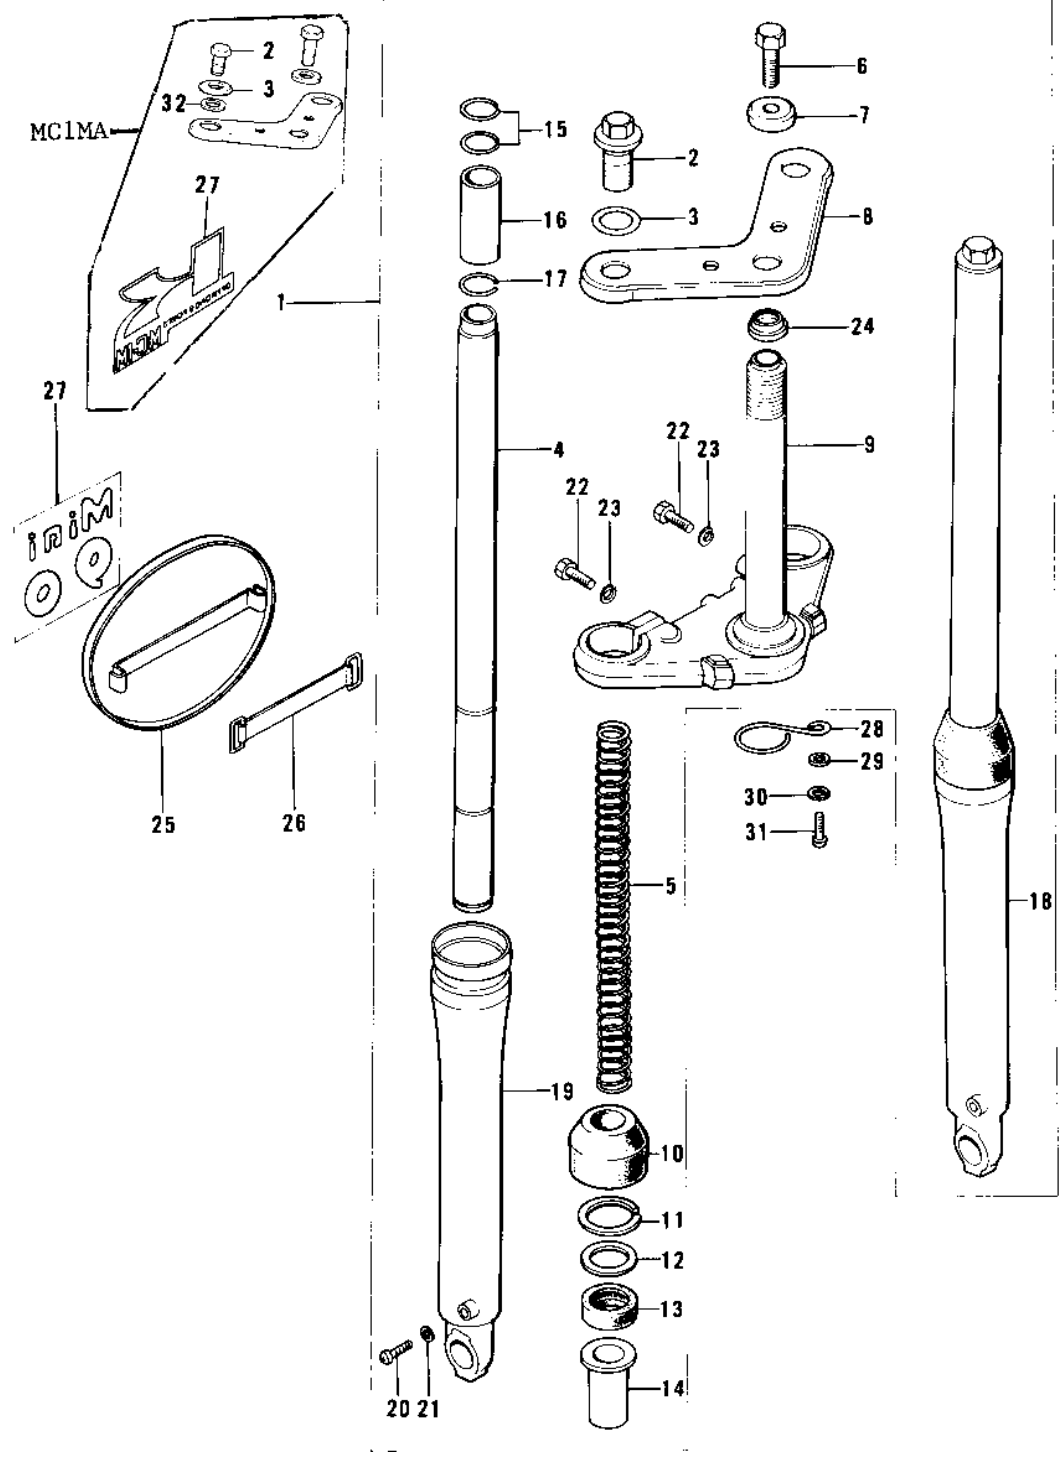

1975 MC1M-A PARTS DIAGRAM

FRONT FORK (74-75 MC1M/MC1M-A)

1975 MC1M-A PARTS LIST

FRONT FORK ('74-'75 MC1M/MC1M-A)

ITEM NAME	PART NUMBER	QUANTITY
FORK-FRONT (Ref # 1)	44001-143	
FORK-FRONT (Ref # 1)	44001-161	
BOLT,FORK TOP (Ref # 2)	44032-010	
BOLT (Ref # 2)	92001-1742	
"0" RING,FORK TOP BLT (Ref # 3)	44046-020	
WASHER (Ref # 3)	92022-1381	
TUBE,FORK INNER (Ref # 4)	44013-045	
TUBE,FORK INNER (Ref # 4)	44013-051	
SPRING,FORK INNER (Ref # 5)	44026-051	
BOLT-UPSET,10X30 (Ref # 6)	112G1030	
WASHER (Ref # 7)	92022-1381	
HEAD,STEERING (Ref # 8)	44039-056	
STEM,STEERING (Ref # 9)	44037-069	
DUST SHIELD,FORK (Ref # 10)	44010-024	
CIRCLIP,40MM (Ref # 11)	44044-016	
WASHER,FORK OUTER TUB (Ref # 12)	44043-054	
SEAL-OIL,OUTER TUBE (Ref # 13)	92049-1075	
GUIDE,FORK INNER TUBE (Ref # 14)	44015-016	
RING,INNER TUBE GUIDE (Ref # 15)	44020-003	
PISTON,FORK (Ref # 16)	44018-007	
CIRCLIP,FORK PISTON (Ref # 17)	44044-017	
TUBE,RH,FORK OUTER (Ref # 18)	44006-050	
TUBE,LH,FORK OUTER (Ref # 19)	44005-052	
SCREW PAN HEAD 4X6 (Ref # 20)	220B0406	
GASKET,FORK DRAIN PLG (Ref # 21)	44045-046	
BOLT,HEX HEAD 10X35 (Ref # 22)	92001-1252	
WASHER SPRING 10MM (Ref # 23)	461F1000	
CONE LOWER BEARING (Ref # 24)	92047-004	
PLATE,FRONT NUMBER (Ref # 25)	58029-025	

1975 MC1M-A PARTS LIST

FRONT FORK ('74-'75 MC1M/MC1M-A)

ITEM NAME	PART NUMBER	QUANTITY
BAND BATTERY (Ref # 26)	92072-006	
EMBLEM,NUMBER PLATE (Ref # 27)	56018-169	
EMBLEM,NUMBER PLATE (Ref # 27)	56018-179	
CLAMP-CABLE (Ref # 28)	92037-046	
WASHER PLAIN 6MM (Ref # 29)	411B0600	
WASHER SPRING 6MM (Ref # 30)	461F0600	
BOLT-UPSET,6X12 (Ref # 31)	112G0612	
GASKET,FORK TOP BOLT (Ref # 32)	44045-053	