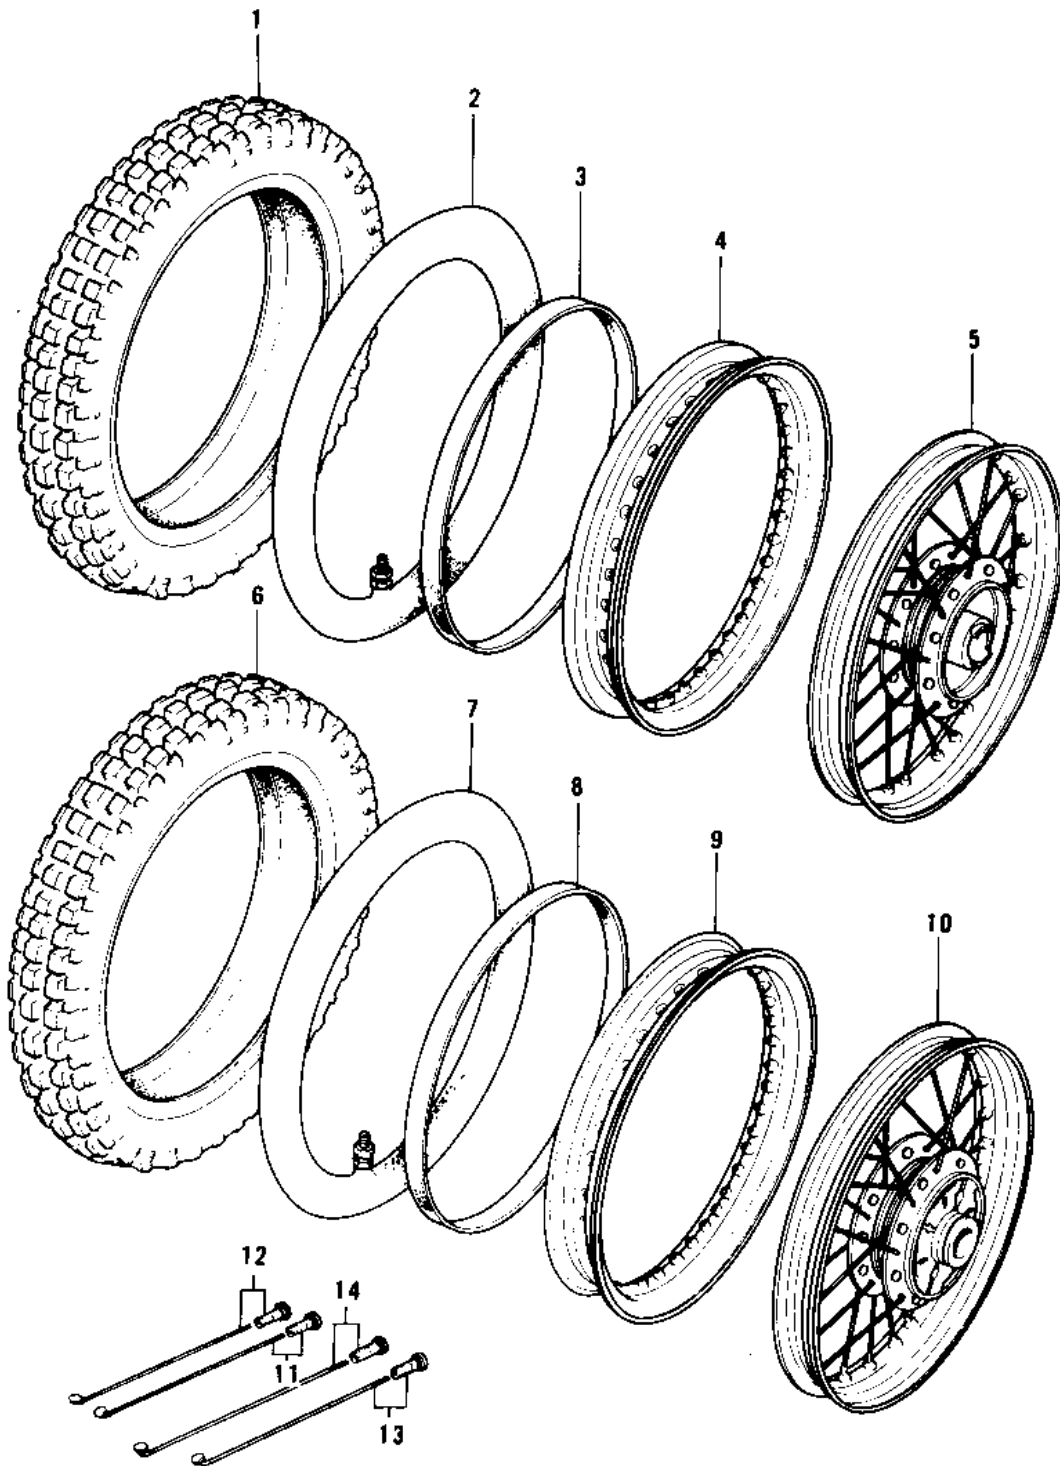

1975 MC1-B PARTS DIAGRAM

WHEELS/TIRES ('74-'75 MC1M/MC1M-A)

1975 MC1-B PARTS LIST

WHEELS/TIRES ('74-'75 MC1M/MC1M-A)

ITEM NAME	PART NUMBER	QUANTITY
*** N.L.A.*** (Canada) (Ref # 1)	41017-014	
TUBE 225/250-16 (Ref # 2)	41022-041	
BAND,RIM,FRONT (Ref # 3)	41023-024	
RIM,1.40X16W (Ref # 4)	41025-069	
WHEEL ASSY,FRONT (Ref # 5)	41074-041	
TIRE 275-14 K250 R (Ref # 6)	41002-1271	
TUBE 275/410/425-14 (Ref # 7)	41022-042	
BAND,RIM,4.10-14 (Ref # 8)	41023-1025	
RIM,1.60X14W (Ref # 9)	41025-070	
WHEEL ASSY,REAR (Ref # 10)	41073-5017	
SPOKE-ASY,FR INNER (Ref # 11)	41027-065	
SPOKE-ASY FR OUTER (Ref # 12)	41028-065	
SPOKE-ASY,RR INNER (Ref # 13)	41027-066	
SPOKE-ASY RR OUTER (Ref # 14)	41028-066	