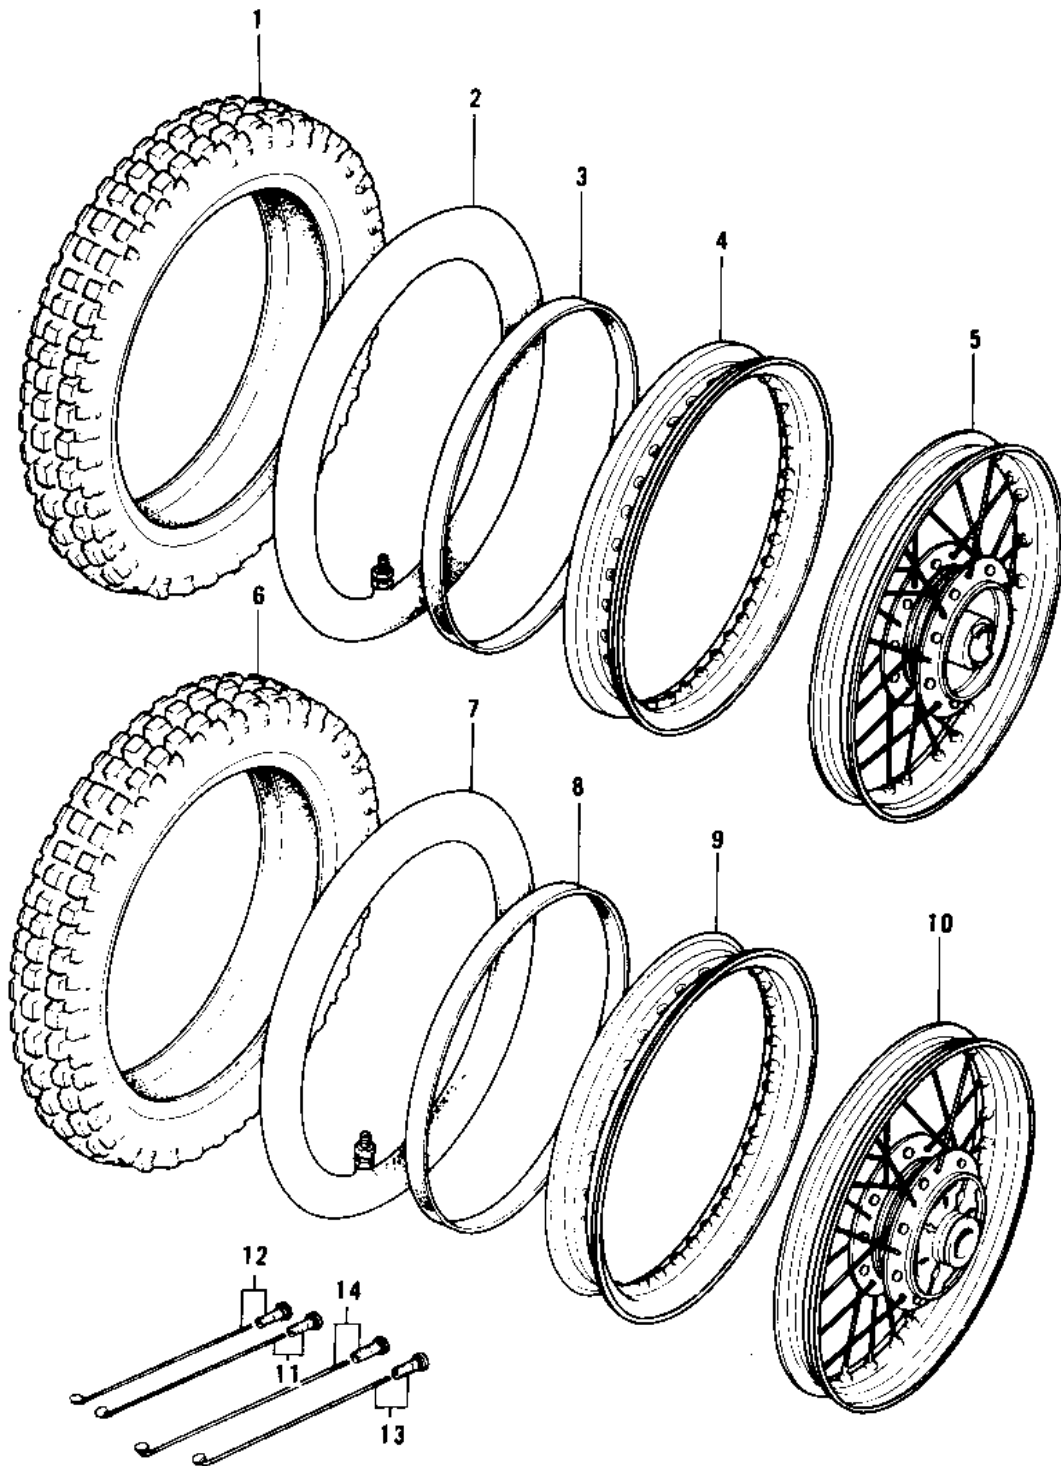

1975 MC1M-A PARTS DIAGRAM

WHEELS/TIRES (74-'75 MC1M/MC1M-A)

1975 MC1M-A PARTS LIST

WHEELS/TIRES ('74-'75 MC1M/MC1M-A)

ITEM NAME	PART NUMBER	QUANTITY
*** N.L.A.*** (Canada) (Ref # 1)	41017-014	
TUBE 225/250-16 (Ref # 2)	41022-041	
BAND,RIM,FRONT (Ref # 3)	41023-024	
RIM,1.40X16W (Ref # 4)	41025-069	
WHEEL ASSY,FRONT (Ref # 5)	41074-041	
TIRE 275-14 K250 R (Ref # 6)	41002-1271	
TUBE 275/410/425-14 (Ref # 7)	41022-042	
BAND,RIM,4.10-14 (Ref # 8)	41023-1025	
RIM,1.60X14W (Ref # 9)	41025-070	
WHEEL ASSY,REAR (Ref # 10)	41073-5017	
SPOKE-ASY,FR INNER (Ref # 11)	41027-065	
SPOKE-ASY FR OUTER (Ref # 12)	41028-065	
SPOKE-ASY,RR INNER (Ref # 13)	41027-066	
SPOKE-ASY RR OUTER (Ref # 14)	41028-066	