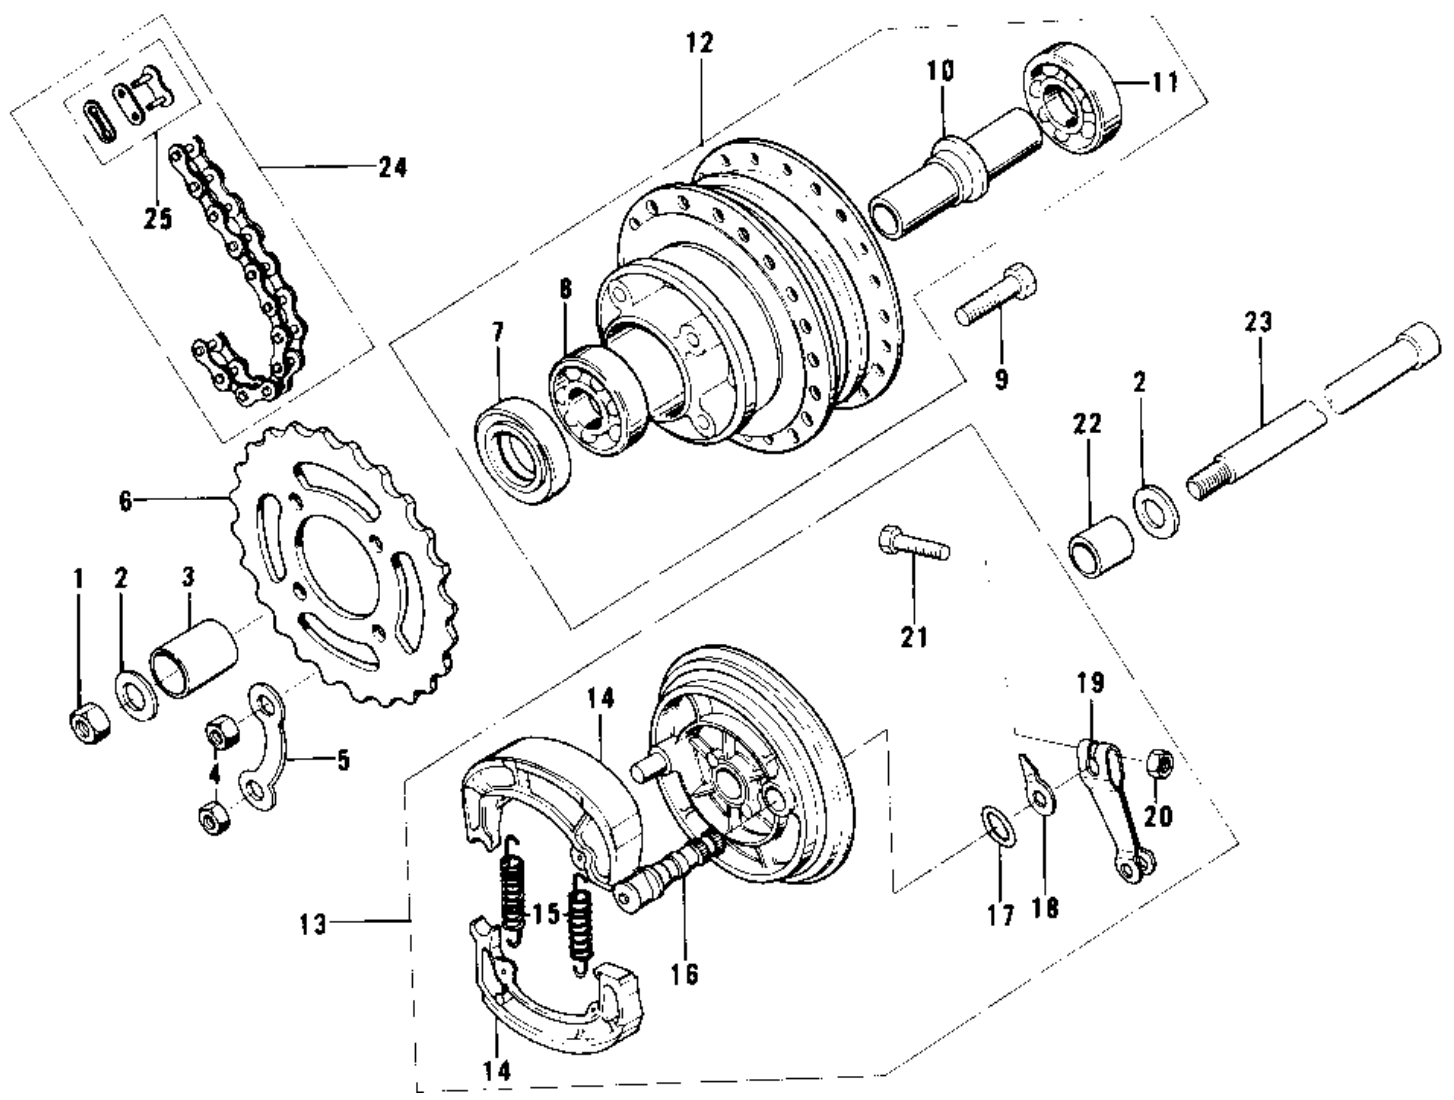

# 1975 MC1M-A PARTS DIAGRAM

REAR HUB/BRAKE /CHAIN

# 1975 MC1M-A PARTS LIST

## REAR HUB/BRAKE /CHAIN

ITEM NAME	PART NUMBER	QUANTITY
NUT-HEX-FINE (Ref # 1)	314B1200	
WASHER PLAIN 12MM (Ref # 2)	411B1200	
COLLAR,REAR AXLE (Ref # 3)	42032-044	
COLLAR-REAR HUB R.H (Ref # 3)	42032-002	
NUT,8MM (Ref # 4)	311B0800	
WASHER RR SPRCKT LOCK (Ref # 5)	92088-003	
REAR SPROCKET 36T (Ref # 6)	42041-022	
REAR SPROCKET 34T (Ref # 6)	42041-019	
OIL SEAL RR BRK DRUM (Ref # 7)	92052-001	
BEARING BALL #6301 (Ref # 8)	601B6301	
BOLT REAR SPROCKET (Ref # 9)	92001-021	
SPACER RR HUB BEARING (Ref # 10)	42010-003	
BEARING BALL #6301Z (Ref # 11)	601B6301Z	
DRUM-ASSY,RR BRK,BUFF (Ref # 12)	41034-1002-80	
PANEL-ASY,RR BRK,BUFF (Ref # 13)	42006-063-80	
SHOE-BRAKE (Ref # 14)	41048-1085	
SHOE-BRAKE (Ref # 14)	41048-1085	
SPRING,BRAKE SHOE (Ref # 15)	92081-1766	
CAM SHAFT,REAR BRAKE (Ref # 16)	42026-018	
"0" RING,11MM (Ref # 17)	92055-004	
INDICATOR,BKSHOE (Ref # 18)	41085-003	
LEVER,REAR BRAKE PANL (Ref # 19)	42029-027	
NUT,6MM (Ref # 20)	41072-007	
BOLT-UPSET (Ref # 21)	112G0630	
COLLAR,REAR AXLE (Ref # 22)	42032-043	
AXLE,12X206 (Ref # 23)	41068-1091	
CHAIN,DRIVE,EK428 96L (Ref # 24)	92057-1089	
JOINT-CHAIN (Ref # 25)	92058-1014	