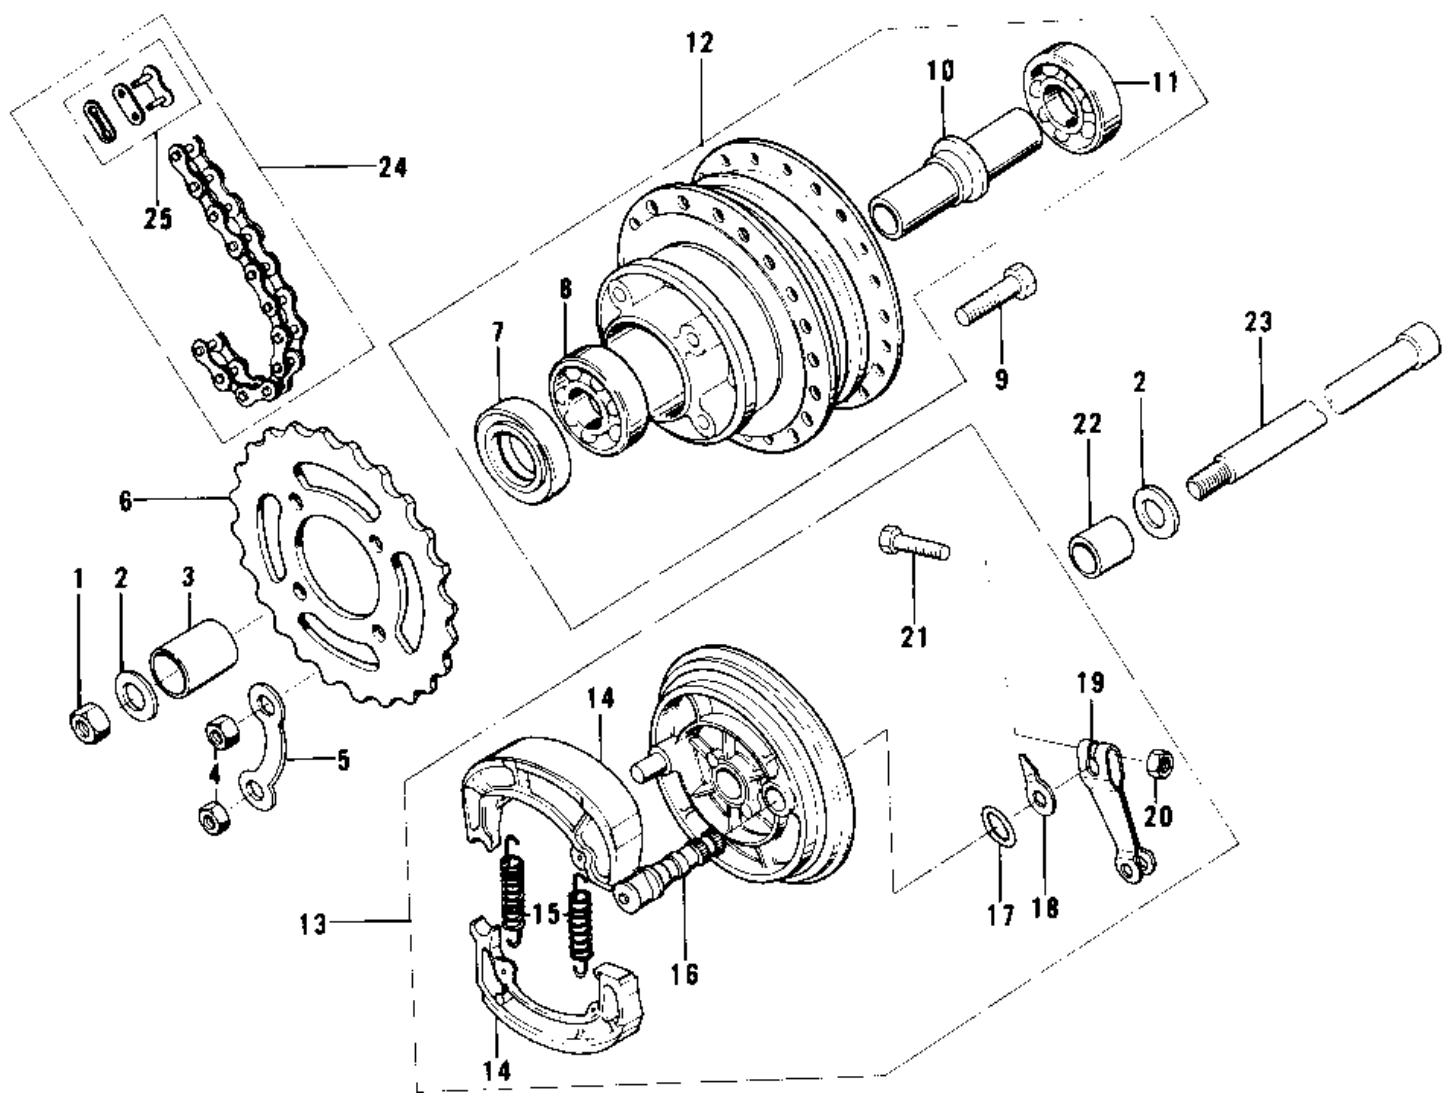

1975 MC1M-A PARTS DIAGRAM

REAR HUB/BRAKE /CHAIN

1975 MC1M-A PARTS LIST

REAR HUB/BRAKE /CHAIN

ITEM NAME	PART NUMBER	QUANTITY
NUT-HEX-FINE (Ref # 1)	314B1200	
WASHER PLAIN 12MM (Ref # 2)	411B1200	
COLLAR,REAR AXLE (Ref # 3)	42032-044	
COLLAR-REAR HUB R.H (Ref # 3)	42032-002	
NUT,8MM (Ref # 4)	311B0800	
WASHER RR SPRCKT LOCK (Ref # 5)	92088-003	
REAR SPROCKET 36T (Ref # 6)	42041-022	
REAR SPROCKET 34T (Ref # 6)	42041-019	
OIL SEAL RR BRK DRUM (Ref # 7)	92052-001	
BEARING BALL #6301 (Ref # 8)	601B6301	
BOLT REAR SPROCKET (Ref # 9)	92001-021	
SPACER RR HUB BEARING (Ref # 10)	42010-003	
BEARING BALL #6301Z (Ref # 11)	601B6301Z	
DRUM-ASSY,RR BRK,BUFF (Ref # 12)	41034-1002-80	
PANEL-ASY,RR BRK,BUFF (Ref # 13)	42006-063-80	
SHOE-BRAKE (Ref # 14)	41048-1085	
SHOE-BRAKE (Ref # 14)	41048-1085	
SPRING,BRAKE SHOE (Ref # 15)	92081-1766	
CAM SHAFT,REAR BRAKE (Ref # 16)	42026-018	
"0" RING,11MM (Ref # 17)	92055-004	
INDICATOR,BKSHOE (Ref # 18)	41085-003	
LEVER,REAR BRAKE PANL (Ref # 19)	42029-027	
NUT,6MM (Ref # 20)	41072-007	
BOLT-UPSET (Ref # 21)	112G0630	
COLLAR,REAR AXLE (Ref # 22)	42032-043	
AXLE,12X206 (Ref # 23)	41068-1091	
CHAIN,DRIVE,EK428 96L (Ref # 24)	92057-1089	
JOINT-CHAIN (Ref # 25)	92058-1014	