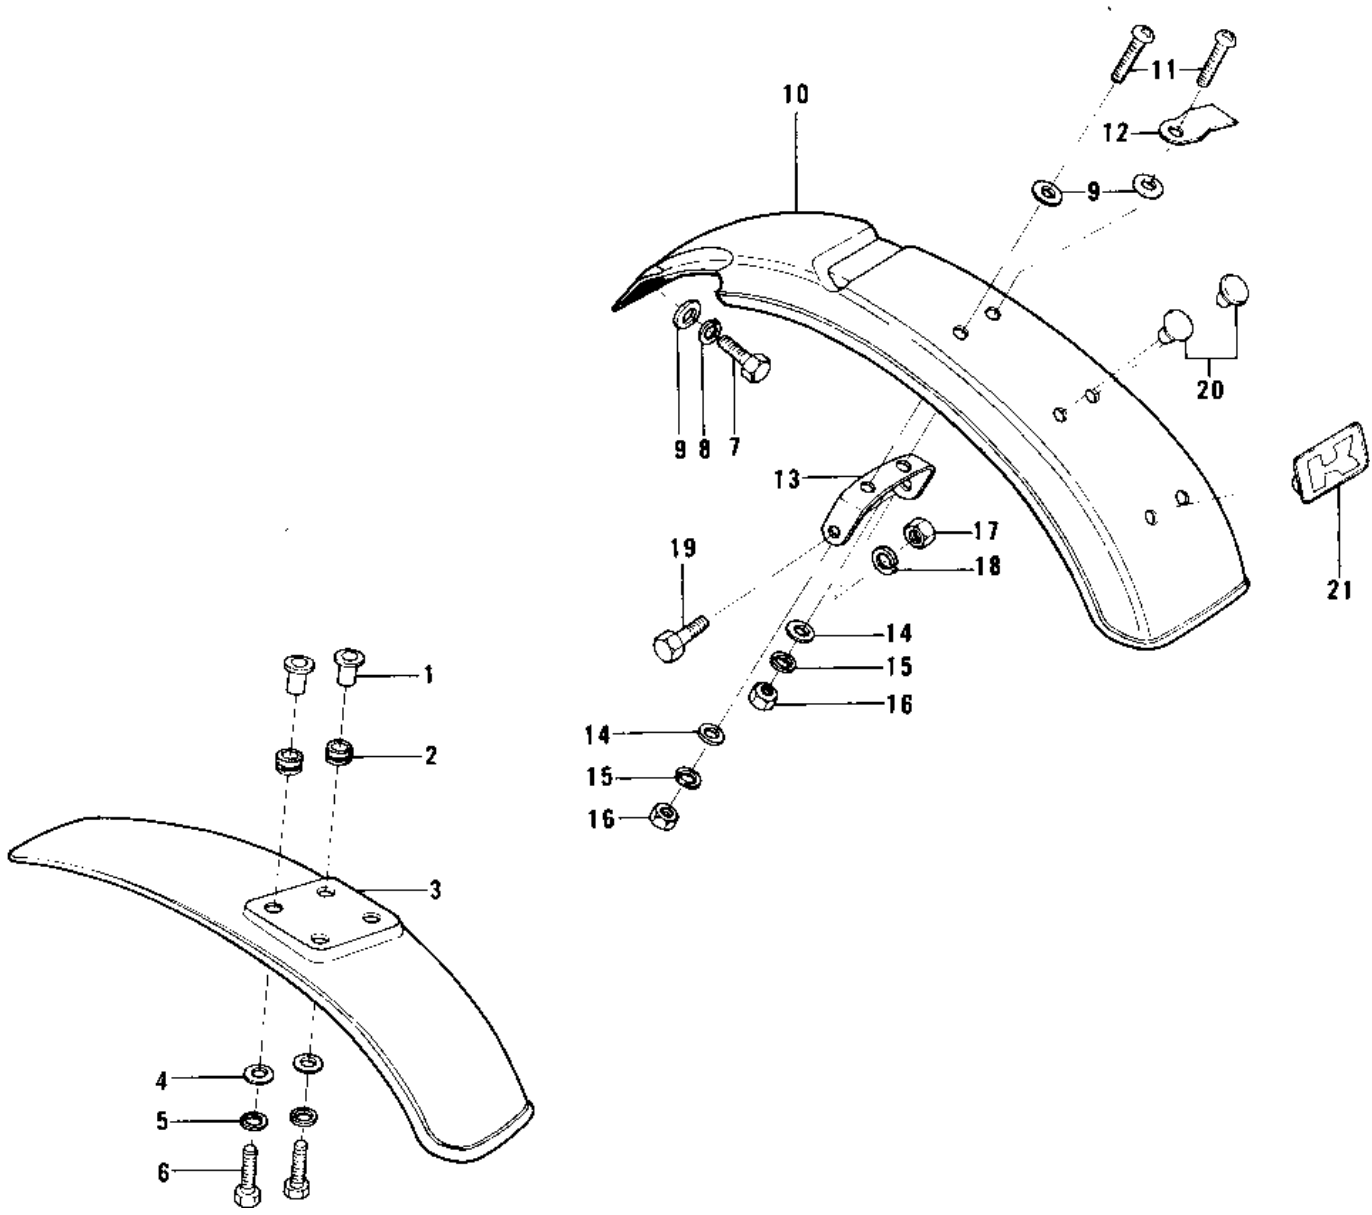

# 1974 MC1-A PARTS DIAGRAM

FENDERS (74-75 MC1M/MC1M-A)

# 1974 MC1-A PARTS LIST

## FENDERS (74-75 MC1M/MC1M-A)

ITEM NAME	PART NUMBER	QUANTITY
COLLAR (Ref # 1)	92027-153	4
DAMPER RUBBER (Ref # 2)	92075-103	4
FENDER-FR,BLACK (Ref # 3)	35004-080-10	1
WASHER 6.5X20X1.6T (Ref # 4)	92022-125	4
WASHER SPRING 6MM (Ref # 5)	461F0600	4
BOLT-UPSET (Ref # 6)	112G0618	4
BOLT-UPSET 6X14 (Ref # 7)	112B0614	1
WASHER SPRING 6MM (Ref # 8)	461F0600	1
WASHER 6.5X20X1.6T (Ref # 9)	92022-125	3
FENDER,REAR,BLACK (Ref # 10)	35022-094-10	1
SCREW PAN HEAD 6X16 (Ref # 11)	220B0616	2
CLAMP CABLE (Ref # 12)	92037-020	1
BRACKET,REAR FENDER (Ref # 13)	35025-025	1
WASHER PLAIN 6MM (Ref # 14)	411B0600	2
WASHER SPRING 6MM (Ref # 15)	461F0600	2
NUT 6MM (Ref # 16)	311B0600	2
NUT-HEX-FINE,12MM (Ref # 17)	315B1200	2
WASHER SPRING 12MM (Ref # 18)	461F1200	2
BOLT,HEX HEAD,12X26 (Ref # 19)	113B1226A	2
PLUG,RR FENDR RUBBER (Ref # 20)	92074-034	2
PLUG,RR FENDR RUBBER (Ref # 21)	92074-033	1