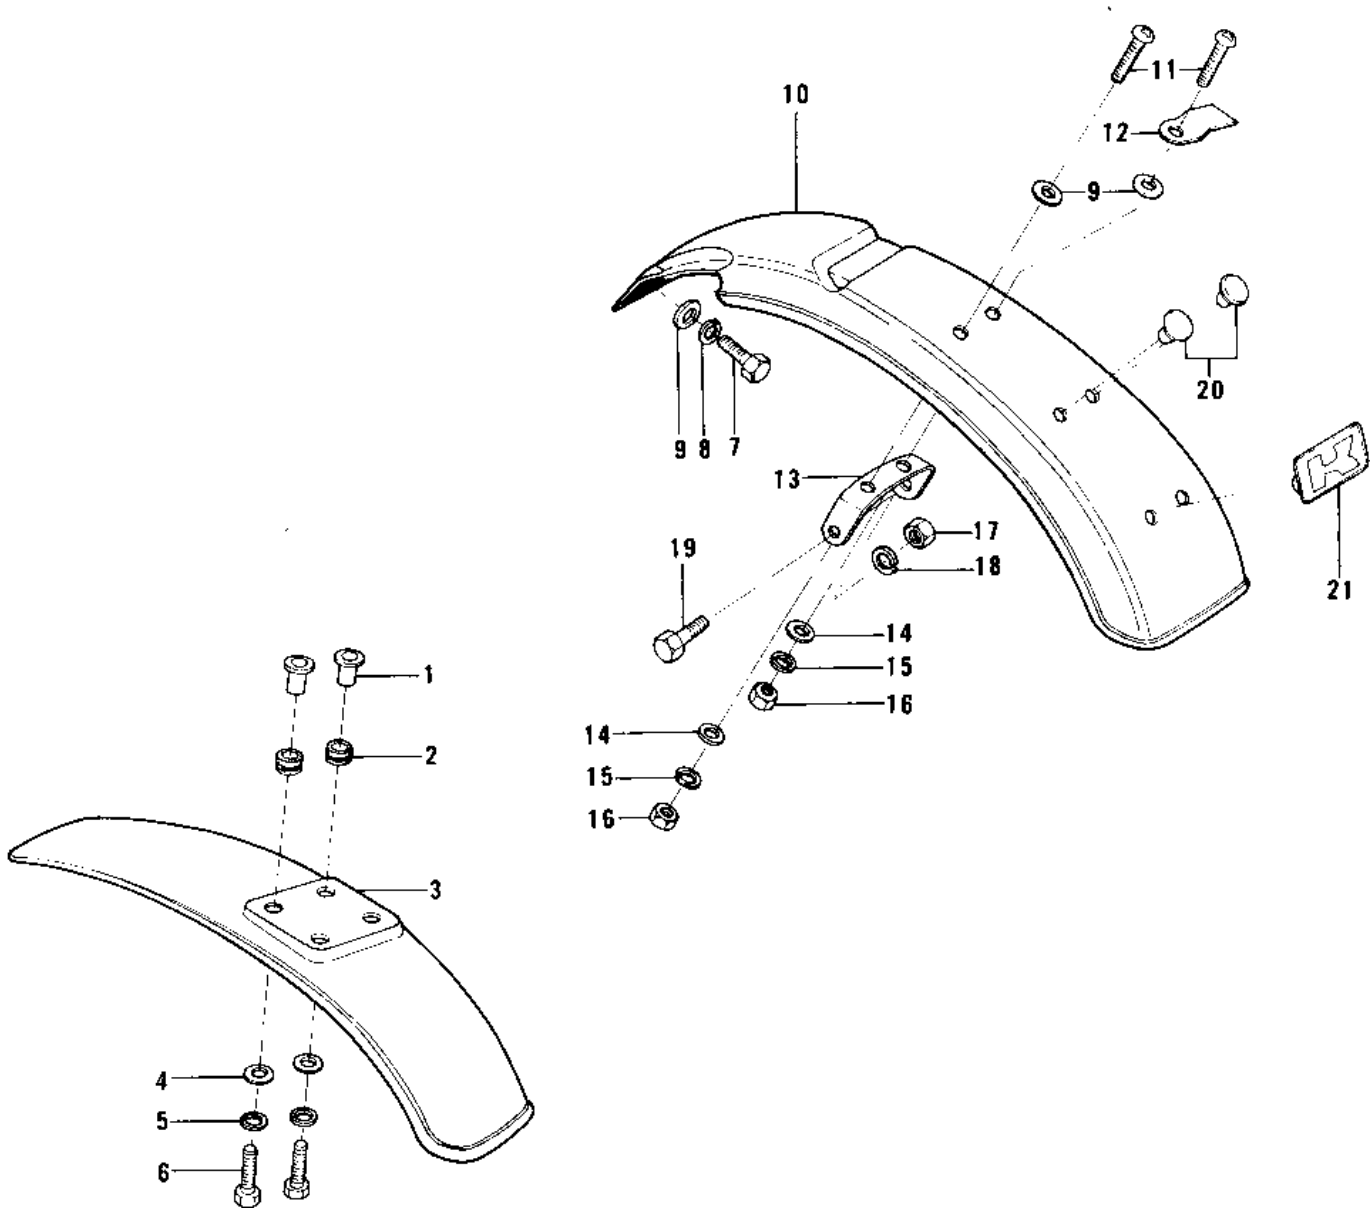

# 1975 MC1-B PARTS DIAGRAM

FENDERS (74-75 MC1M/MC1M-A)

# 1975 MC1-B PARTS LIST

## FENDERS (74-'75 MC1M/MC1M-A)

ITEM NAME	PART NUMBER	QUANTITY
COLLAR (Ref # 1)	92027-153	
DAMPER RUBBER (Ref # 2)	92075-103	
FENDER-FR,BLACK (Ref # 3)	35004-080-10	
WASHER 6.5X20X1.6T (Ref # 4)	92022-125	
WASHER SPRING 6MM (Ref # 5)	461F0600	
BOLT-UPSET (Ref # 6)	112G0618	
BOLT-UPSET 6X14 (Ref # 7)	112B0614	
WASHER SPRING 6MM (Ref # 8)	461F0600	
WASHER 6.5X20X1.6T (Ref # 9)	92022-125	
FENDER,REAR,BLACK (Ref # 10)	35022-094-10	
SCREW PAN HEAD 6X16 (Ref # 11)	220B0616	
CLAMP CABLE (Ref # 12)	92037-020	
BRACKET,REAR FENDER (Ref # 13)	35025-025	
WASHER PLAIN 6MM (Ref # 14)	411B0600	
WASHER SPRING 6MM (Ref # 15)	461F0600	
NUT 6MM (Ref # 16)	311B0600	
NUT-HEX-FINE,12MM (Ref # 17)	315B1200	
WASHER SPRING 12MM (Ref # 18)	461F1200	
BOLT,HEX HEAD,12X26 (Ref # 19)	113B1226A	
PLUG,RR FENDR RUBBER (Ref # 20)	92074-034	
PLUG,RR FENDR RUBBER (Ref # 21)	92074-033	