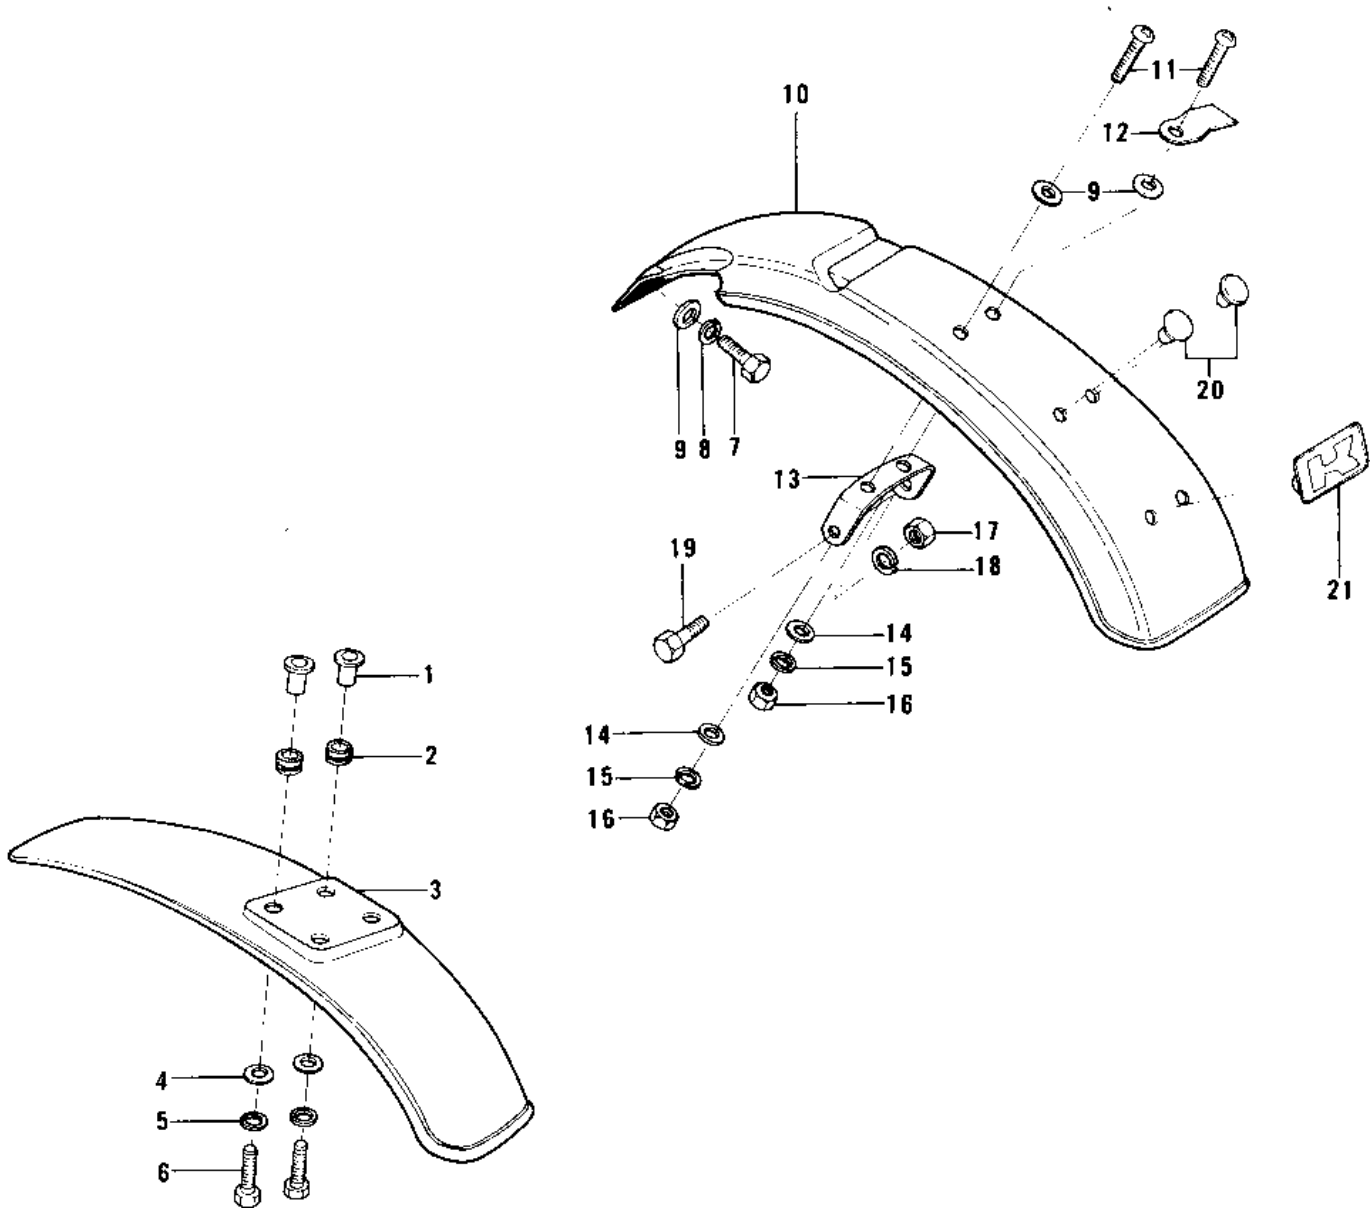

1975 MC1-B PARTS DIAGRAM

FENDERS (74-75 MC1M/MC1M-A)

1975 MC1-B PARTS LIST

FENDERS (74-'75 MC1M/MC1M-A)

ITEM NAME	PART NUMBER	QUANTITY
COLLAR (Ref # 1)	92027-153	
DAMPER RUBBER (Ref # 2)	92075-103	
FENDER-FR,BLACK (Ref # 3)	35004-080-10	
WASHER 6.5X20X1.6T (Ref # 4)	92022-125	
WASHER SPRING 6MM (Ref # 5)	461F0600	
BOLT-UPSET (Ref # 6)	112G0618	
BOLT-UPSET 6X14 (Ref # 7)	112B0614	
WASHER SPRING 6MM (Ref # 8)	461F0600	
WASHER 6.5X20X1.6T (Ref # 9)	92022-125	
FENDER,REAR,BLACK (Ref # 10)	35022-094-10	
SCREW PAN HEAD 6X16 (Ref # 11)	220B0616	
CLAMP CABLE (Ref # 12)	92037-020	
BRACKET,REAR FENDER (Ref # 13)	35025-025	
WASHER PLAIN 6MM (Ref # 14)	411B0600	
WASHER SPRING 6MM (Ref # 15)	461F0600	
NUT 6MM (Ref # 16)	311B0600	
NUT-HEX-FINE,12MM (Ref # 17)	315B1200	
WASHER SPRING 12MM (Ref # 18)	461F1200	
BOLT,HEX HEAD,12X26 (Ref # 19)	113B1226A	
PLUG,RR FENDR RUBBER (Ref # 20)	92074-034	
PLUG,RR FENDR RUBBER (Ref # 21)	92074-033	