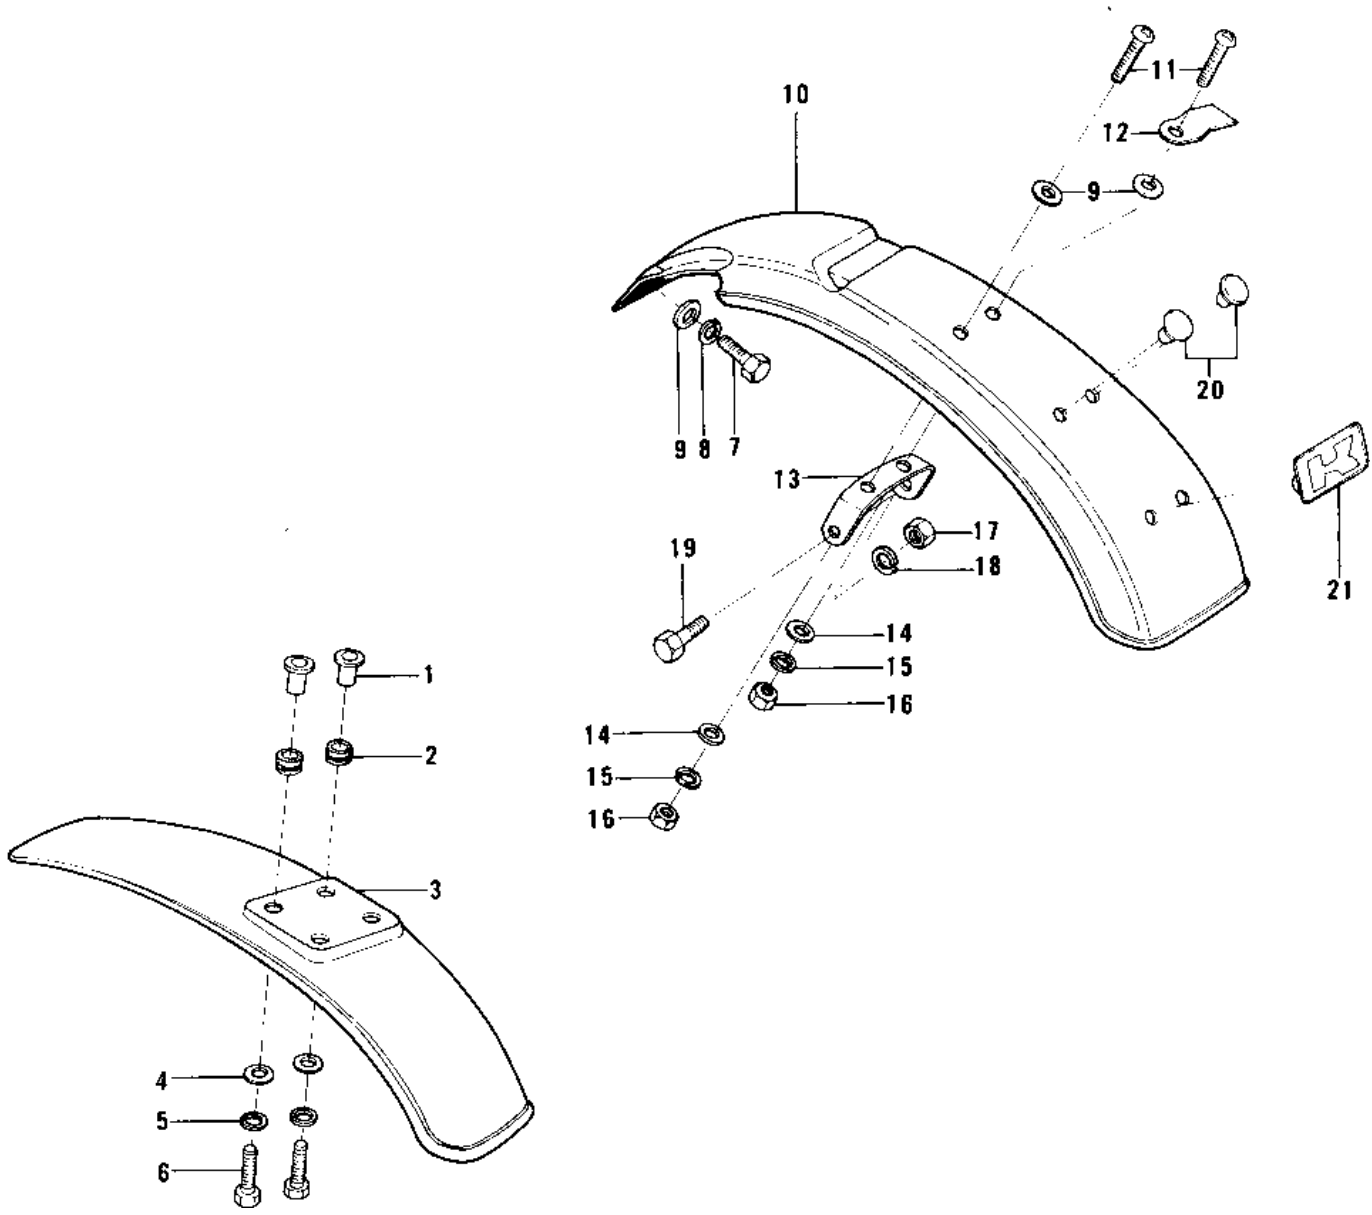

1975 MC1M-A PARTS DIAGRAM

FENDERS (74-75 MC1M/MC1M-A)

1975 MC1M-A PARTS LIST

FENDERS (74-'75 MC1M/MC1M-A)

ITEM NAME	PART NUMBER	QUANTITY
COLLAR (Ref # 1)	92027-153	
DAMPER RUBBER (Ref # 2)	92075-103	
FENDER-FR,BLACK (Ref # 3)	35004-080-10	
WASHER 6.5X20X1.6T (Ref # 4)	92022-125	
WASHER SPRING 6MM (Ref # 5)	461F0600	
BOLT-UPSET (Ref # 6)	112G0618	
BOLT-UPSET 6X14 (Ref # 7)	112B0614	
WASHER SPRING 6MM (Ref # 8)	461F0600	
WASHER 6.5X20X1.6T (Ref # 9)	92022-125	
FENDER,REAR,BLACK (Ref # 10)	35022-094-10	
SCREW PAN HEAD 6X16 (Ref # 11)	220B0616	
CLAMP CABLE (Ref # 12)	92037-020	
BRACKET,REAR FENDER (Ref # 13)	35025-025	
WASHER PLAIN 6MM (Ref # 14)	411B0600	
WASHER SPRING 6MM (Ref # 15)	461F0600	
NUT 6MM (Ref # 16)	311B0600	
NUT-HEX-FINE,12MM (Ref # 17)	315B1200	
WASHER SPRING 12MM (Ref # 18)	461F1200	
BOLT,HEX HEAD,12X26 (Ref # 19)	113B1226A	
PLUG,RR FENDR RUBBER (Ref # 20)	92074-034	
PLUG,RR FENDR RUBBER (Ref # 21)	92074-033	