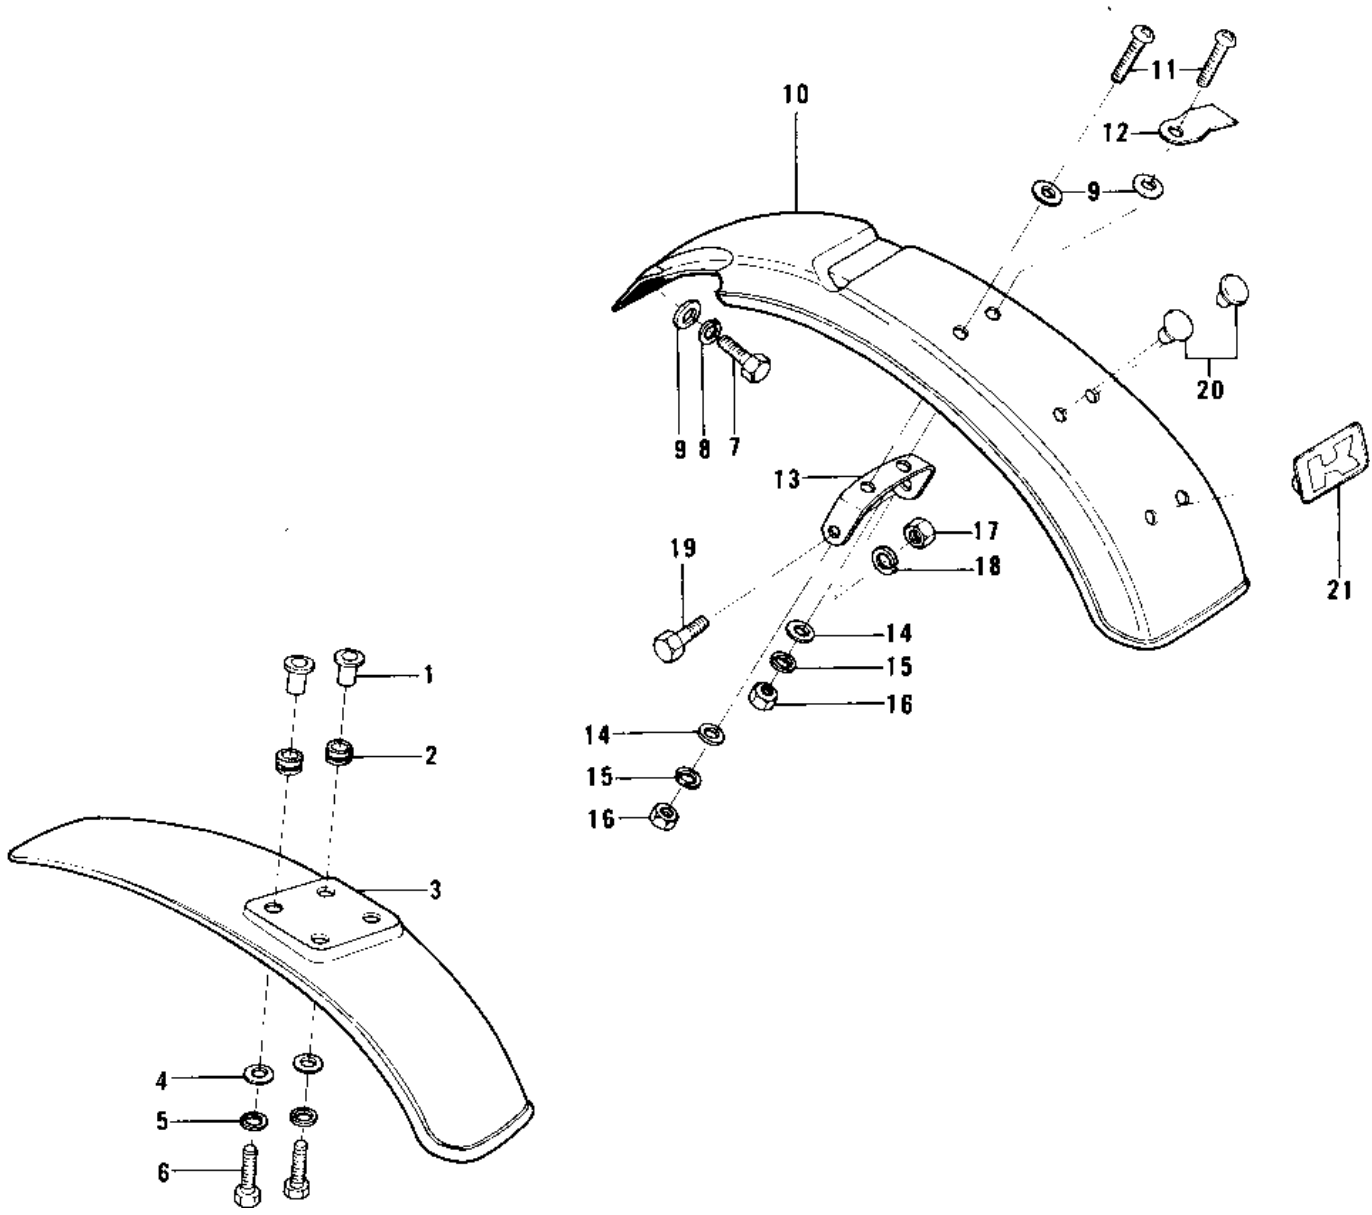

1974 MC1M PARTS DIAGRAM

FENDERS (74-75 MC1M/MC1M-A)

1974 MC1M PARTS LIST

FENDERS (74-75 MC1M/MC1M-A)

ITEM NAME	PART NUMBER	QUANTITY
COLLAR (Ref # 1)	92027-153	
DAMPER RUBBER (Ref # 2)	92075-103	
FENDER-FR,BLACK (Ref # 3)	35004-080-10	
WASHER 6.5X20X1.6T (Ref # 4)	92022-125	
WASHER SPRING 6MM (Ref # 5)	461F0600	
BOLT-UPSET (Ref # 6)	112G0618	
BOLT-UPSET 6X14 (Ref # 7)	112B0614	
WASHER SPRING 6MM (Ref # 8)	461F0600	
WASHER 6.5X20X1.6T (Ref # 9)	92022-125	
FENDER,REAR,BLACK (Ref # 10)	35022-094-10	
SCREW PAN HEAD 6X16 (Ref # 11)	220B0616	
CLAMP CABLE (Ref # 12)	92037-020	
BRACKET,REAR FENDER (Ref # 13)	35025-025	
WASHER PLAIN 6MM (Ref # 14)	411B0600	
WASHER SPRING 6MM (Ref # 15)	461F0600	
NUT 6MM (Ref # 16)	311B0600	
NUT-HEX-FINE,12MM (Ref # 17)	315B1200	
WASHER SPRING 12MM (Ref # 18)	461F1200	
BOLT,HEX HEAD,12X26 (Ref # 19)	113B1226A	
PLUG,RR FENDR RUBBER (Ref # 20)	92074-034	
PLUG,RR FENDR RUBBER (Ref # 21)	92074-033	