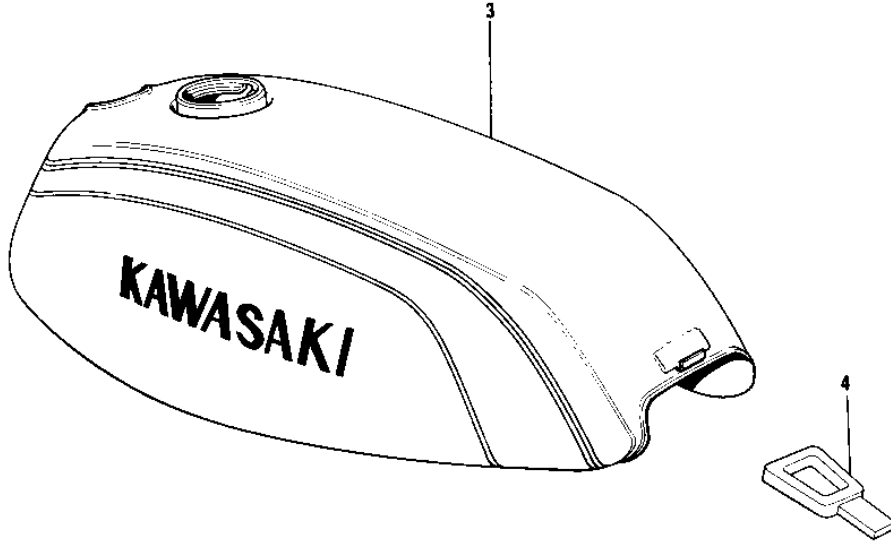

1975 MC1-B PARTS DIAGRAM

FUEL TANK ('74-'75 MC1M/MC1M-A)

1975 MC1-B PARTS LIST

FUEL TANK ('74-'75 MC1M/MC1M-A)

ITEM NAME	PART NUMBER	QUANTITY
CAP,FUEL TANK (Ref # 1)	51048-1013	
CAP,FUEL TANK (Ref # 1)	51048-1013	
GASKET,FUEL TANK CAP (Ref # 2)	51059-011	
TANK,FUEL,C.LIME (Ref # 3)	51001-088-1M	
TANK-FUEL,C.LIME (Ref # 3)	51001-088-3F	
BAND-FUEL TANK (Ref # 4)	92072-036	
TAP-ASSY,FUEL (Ref # 5)	51023-1123	
TAP-ASSY,FUEL (Ref # 5)	51023-1123	
GASKET,FUEL TAP JOINT (Ref # 6)	11009-1567	
'O' RING FUEL COCK (Ref # 7)	92065-062	
GASKET FUEL COCK CUP (Ref # 8)	51037-008	
PIPE-OIL (Ref # 9)	92059-072	
CLAMP FUEL PIPE (Ref # 10)	92037-010	
DECAL, LH FUEL TANK, UPPER (Ref # 11)	56027-190-SP	
DECAL, LH FUEL TANK, LOWER (Ref # 12)	56027-291-SP	
DECAL, RH FUEL TANK, UPPER (Ref # 13)	56027-292-SP	
DECAL, RH FUEL TANK, LOWER (Ref # 14)	56027-293-SP	