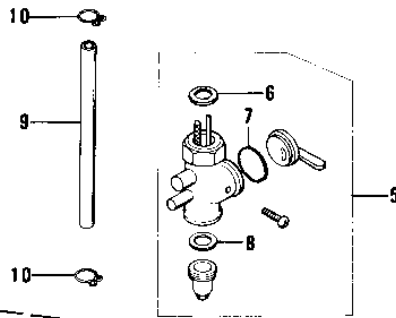

1975 MC1-B PARTS DIAGRAM

FUEL TANK ('74-'75 MC1M/MC1M-A)

1975 MC1-B PARTS LIST

FUEL TANK ('74-'75 MC1M/MC1M-A)

ITEM NAME	PART NUMBER	QUANTITY
CAP,FUEL TANK (Ref # 1)	51048-1013	
CAP,FUEL TANK (Ref # 1)	51048-1013	
GASKET,FUEL TANK CAP (Ref # 2)	51059-011	
TANK,FUEL,C.LIME (Ref # 3)	51001-088-1M	
TANK-FUEL,C.LIME (Ref # 3)	51001-088-3F	
BAND-FUEL TANK (Ref # 4)	92072-036	
TAP-ASSY,FUEL (Ref # 5)	51023-1123	
TAP-ASSY,FUEL (Ref # 5)	51023-1123	
GASKET,FUEL TAP JOINT (Ref # 6)	11009-1567	
'O' RING FUEL COCK (Ref # 7)	92065-062	
GASKET FUEL COCK CUP (Ref # 8)	51037-008	
PIPE-OIL (Ref # 9)	92059-072	
CLAMP FUEL PIPE (Ref # 10)	92037-010	
DECAL, LH FUEL TANK, UPPER (Ref # 11)	56027-190-SP	
DECAL, LH FUEL TANK, LOWER (Ref # 12)	56027-291-SP	
DECAL, RH FUEL TANK, UPPER (Ref # 13)	56027-292-SP	
DECAL, RH FUEL TANK, LOWER (Ref # 14)	56027-293-SP	