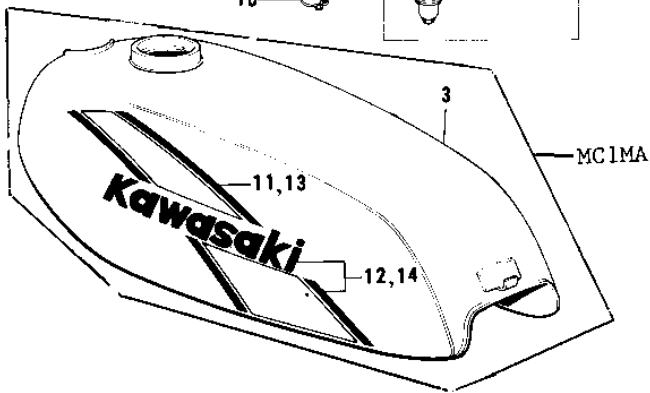

1975 MC1-B PARTS DIAGRAM

FUEL TANK ('74-'75 MC1M/MC1M-A)

1975 MC1-B PARTS LIST

FUEL TANK ('74-'75 MC1M/MC1M-A)

ITEM NAME	PART NUMBER	QUANTITY
CAP,FUEL TANK (Ref # 1)	51048-1013	
CAP,FUEL TANK (Ref # 1)	51048-1013	
GASKET,FUEL TANK CAP (Ref # 2)	51059-011	
TANK,FUEL,C.LIME (Ref # 3)	51001-088-1M	
TANK-FUEL,C.LIME (Ref # 3)	51001-088-3F	
BAND-FUEL TANK (Ref # 4)	92072-036	
TAP-ASSY,FUEL (Ref # 5)	51023-1123	
TAP-ASSY,FUEL (Ref # 5)	51023-1123	
GASKET,FUEL TAP JOINT (Ref # 6)	11009-1567	
'O' RING FUEL COCK (Ref # 7)	92065-062	
GASKET FUEL COCK CUP (Ref # 8)	51037-008	
PIPE-OIL (Ref # 9)	92059-072	
CLAMP FUEL PIPE (Ref # 10)	92037-010	
DECAL, LH FUEL TANK, UPPER (Ref # 11)	56027-190-SP	
DECAL, LH FUEL TANK, LOWER (Ref # 12)	56027-291-SP	
DECAL, RH FUEL TANK, UPPER (Ref # 13)	56027-292-SP	
DECAL, RH FUEL TANK, LOWER (Ref # 14)	56027-293-SP	